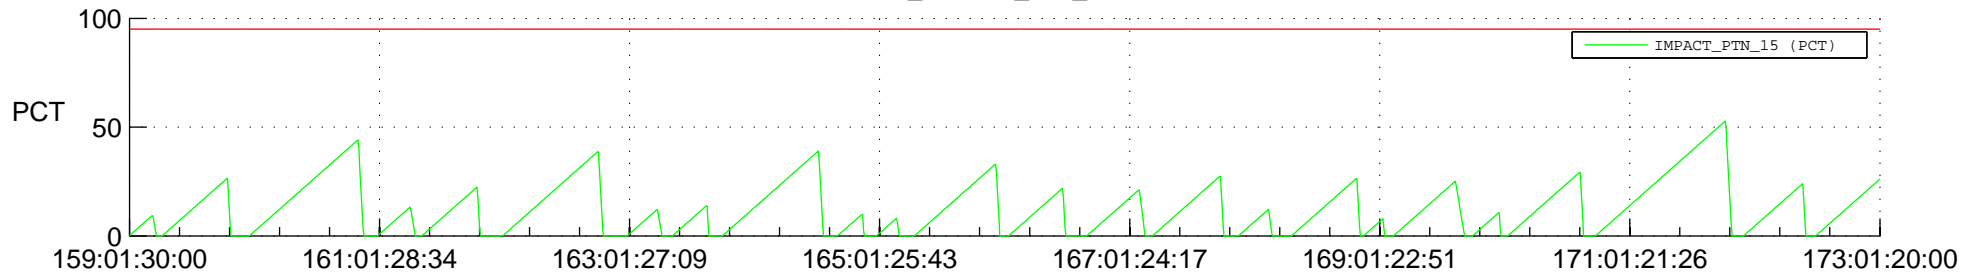

IMPACT_Percent_Full_Prediction