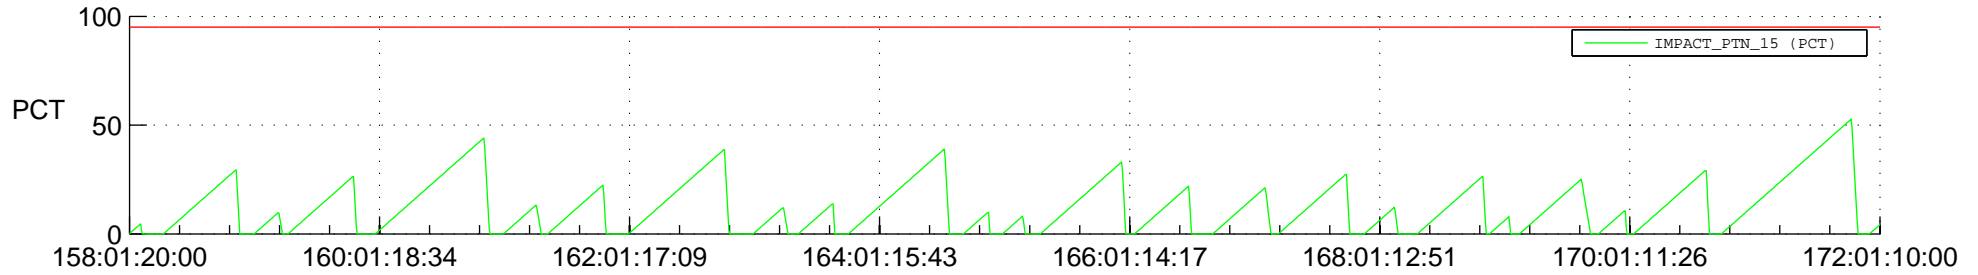

STEREO AHEAD SSR PCT Full Prediction

SWAVES_Percent_Full_Prediction

IMPACT_Percent_Full_Prediction

PLASTIC_Percent_Full_Prediction

Spacecraft_DownLink_Rate

Ground Time (2020:158:01:20:00.000 -2020:172:01:10:00.000)