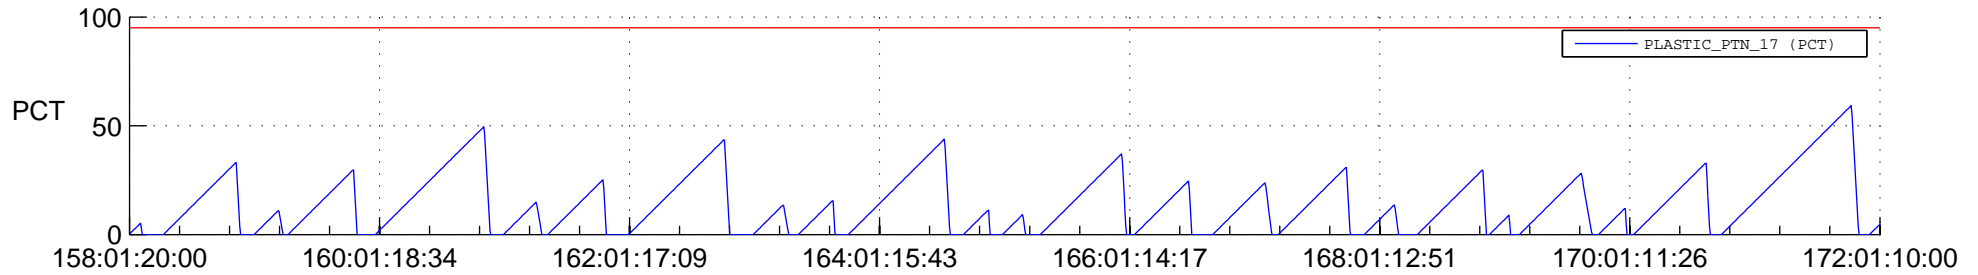

STEREO AHEAD SSR PCT Full Prediction

SWAVES_Percent_Full_Prediction

IMPACT_Percent_Full_Prediction

PLASTIC_Percent_Full_Prediction

Spacecraft_DownLink_Rate

Ground Time (2020:158:01:20:00.000 -2020:172:01:10:00.000)