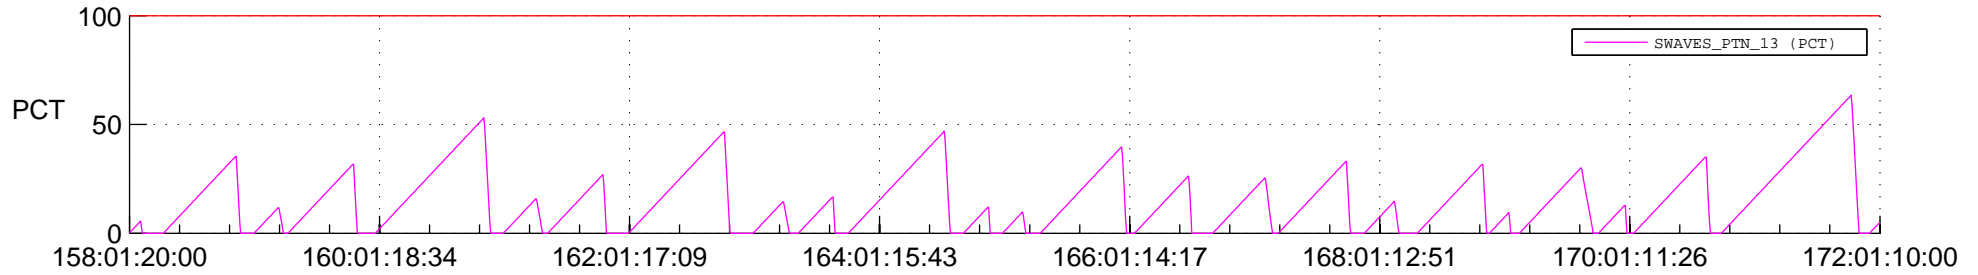

STEREO AHEAD SSR PCT Full Prediction

SWAVES_Percent_Full_Prediction

IMPACT_Percent_Full_Prediction

PLASTIC_Percent_Full_Prediction

Spacecraft_DownLink_Rate

Ground Time (2020:158:01:20:00.000 -2020:172:01:10:00.000)