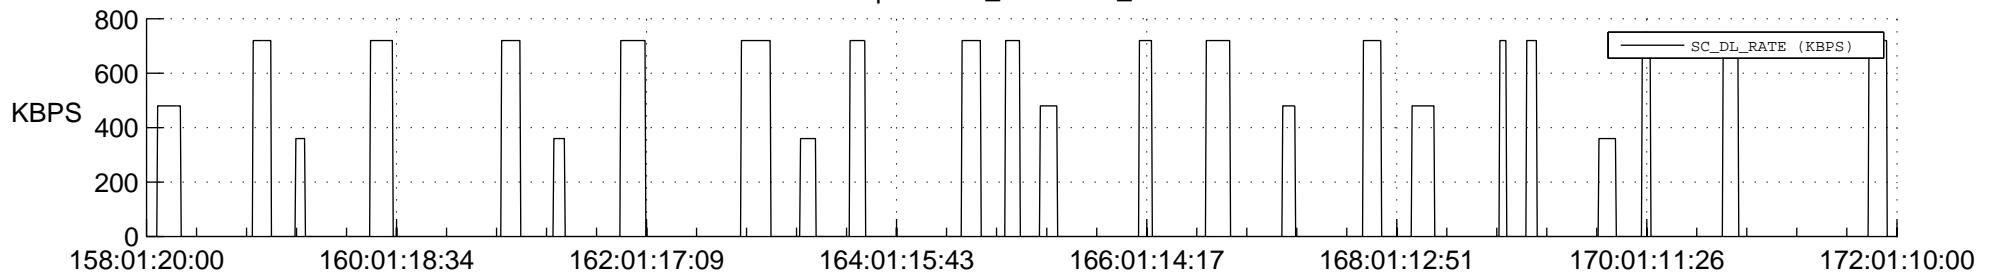

STEREO AHEAD SSR PCT Full Prediction

SWAVES_Percent_Full_Prediction

IMPACT_Percent_Full_Prediction

PLASTIC_Percent_Full_Prediction

Spacecraft_DownLink_Rate

Ground Time (2020:158:01:20:00.000 -2020:172:01:10:00.000)