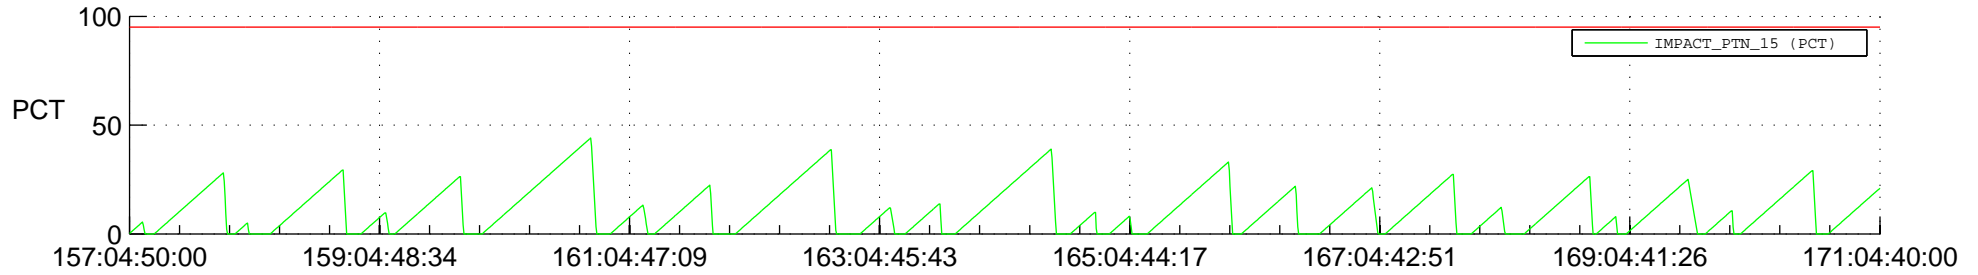

STEREO AHEAD SSR PCT Full Prediction

SWAVES_Percent_Full_Prediction

IMPACT_Percent_Full_Prediction

PLASTIC_Percent_Full_Prediction

Spacecraft_DownLink_Rate

Ground Time (2020:157:04:50:00.000 -2020:171:04:40:00.000)