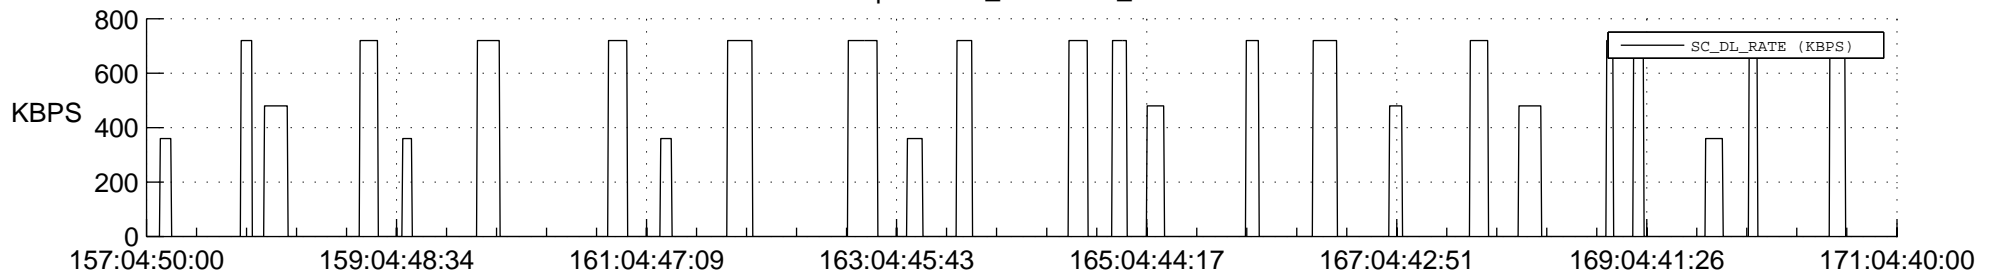

STEREO AHEAD SSR PCT Full Prediction

SWAVES_Percent_Full_Prediction

IMPACT_Percent_Full_Prediction

PLASTIC_Percent_Full_Prediction

Spacecraft_DownLink_Rate

Ground Time (2020:157:04:50:00.000 -2020:171:04:40:00.000)