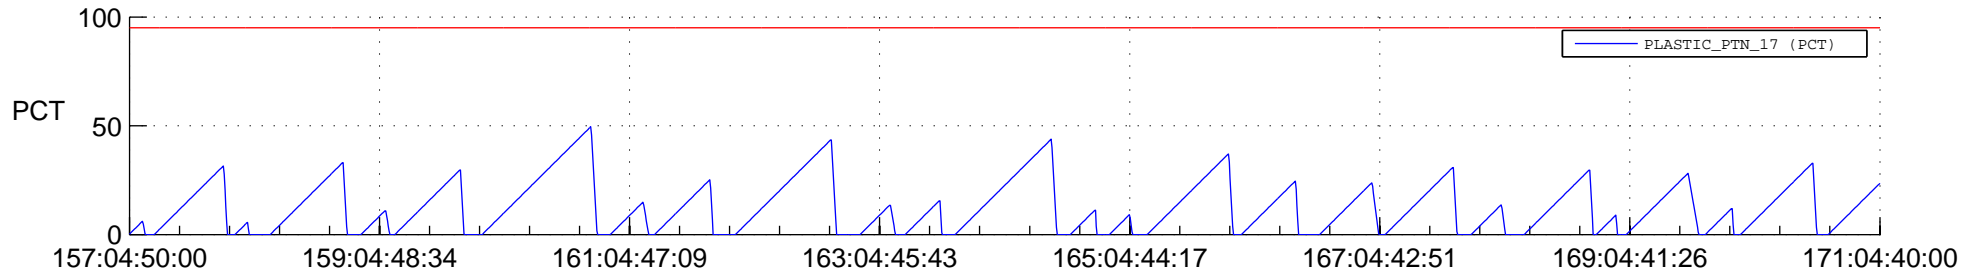

STEREO AHEAD SSR PCT Full Prediction

SWAVES_Percent_Full_Prediction

IMPACT_Percent_Full_Prediction

PLASTIC_Percent_Full_Prediction

Spacecraft_DownLink_Rate

Ground Time (2020:157:04:50:00.000 -2020:171:04:40:00.000)