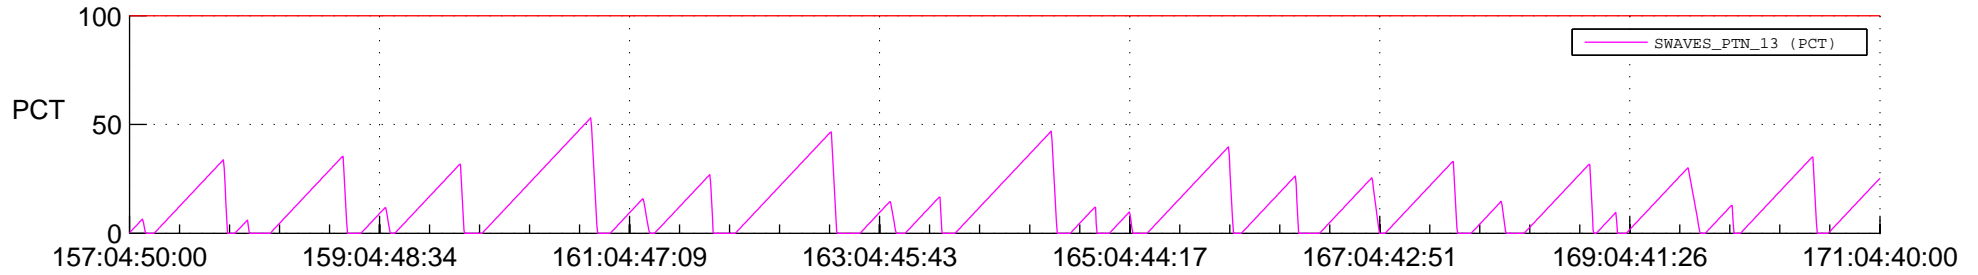

STEREO AHEAD SSR PCT Full Prediction

SWAVES_Percent_Full_Prediction

IMPACT_Percent_Full_Prediction

PLASTIC_Percent_Full_Prediction

Spacecraft_DownLink_Rate

Ground Time (2020:157:04:50:00.000 -2020:171:04:40:00.000)