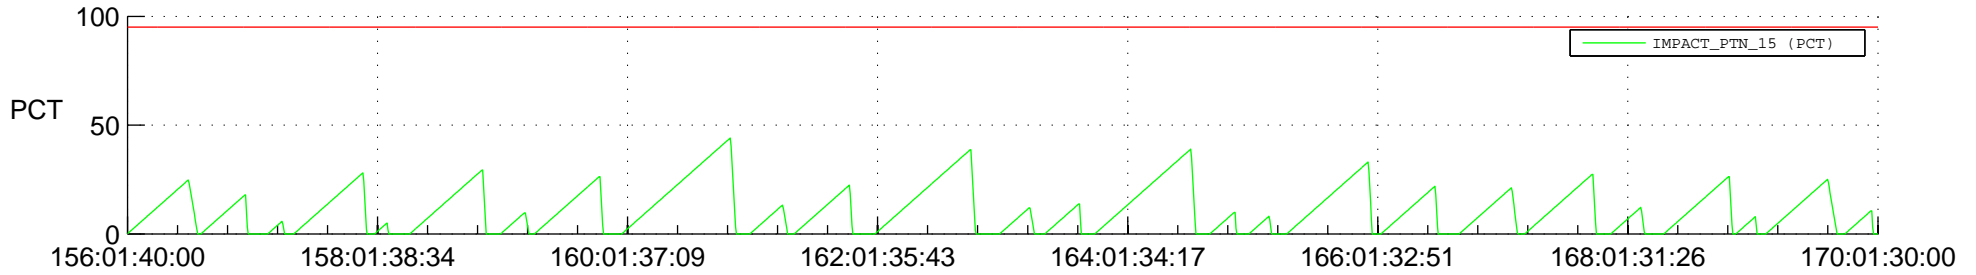

STEREO AHEAD SSR PCT Full Prediction

SWAVES_Percent_Full_Prediction

IMPACT_Percent_Full_Prediction

PLASTIC_Percent_Full_Prediction

Spacecraft_DownLink_Rate

Ground Time (2020:156:01:40:00.000 -2020:170:01:30:00.000)