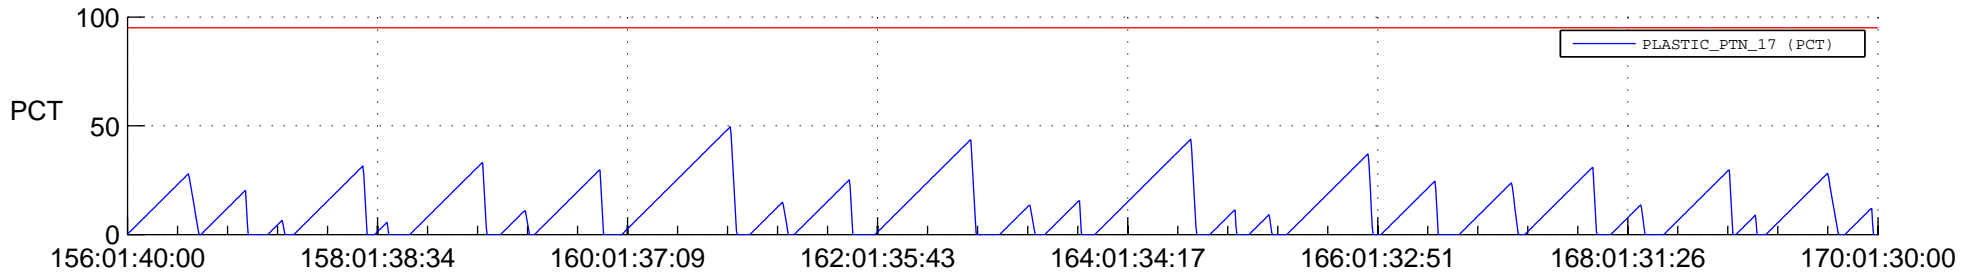

STEREO AHEAD SSR PCT Full Prediction

SWAVES_Percent_Full_Prediction

IMPACT_Percent_Full_Prediction

PLASTIC_Percent_Full_Prediction

Spacecraft_DownLink_Rate

Ground Time (2020:156:01:40:00.000 -2020:170:01:30:00.000)