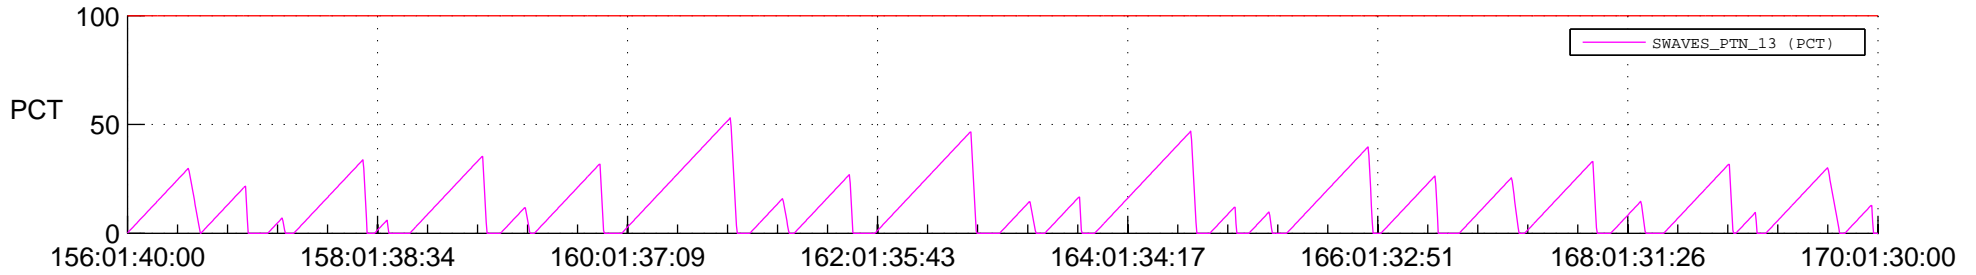

STEREO AHEAD SSR PCT Full Prediction

SWAVES_Percent_Full_Prediction

IMPACT_Percent_Full_Prediction

PLASTIC_Percent_Full_Prediction

Spacecraft_DownLink_Rate

Ground Time (2020:156:01:40:00.000 -2020:170:01:30:00.000)