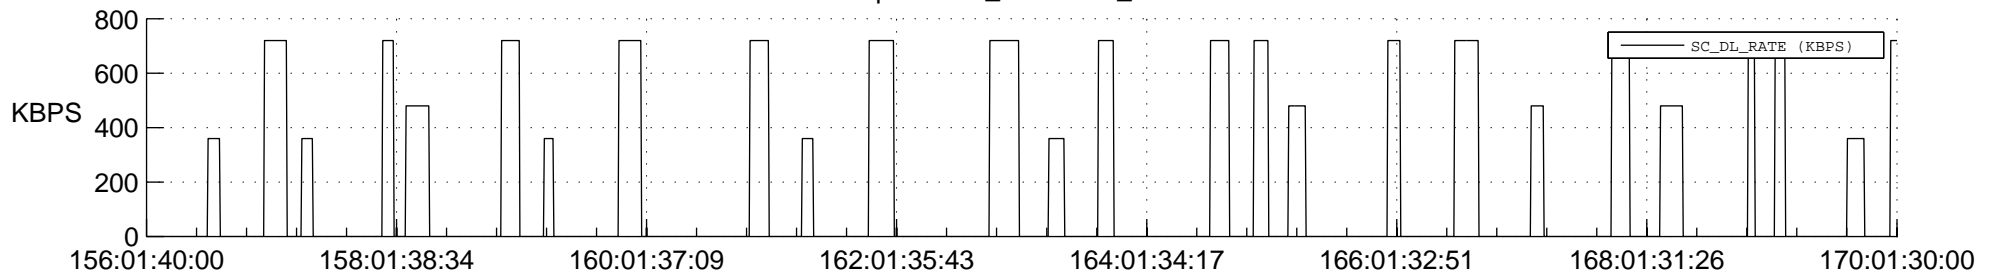

STEREO AHEAD SSR PCT Full Prediction

SWAVES_Percent_Full_Prediction

IMPACT_Percent_Full_Prediction

PLASTIC_Percent_Full_Prediction

Spacecraft_DownLink_Rate

Ground Time (2020:156:01:40:00.000 -2020:170:01:30:00.000)