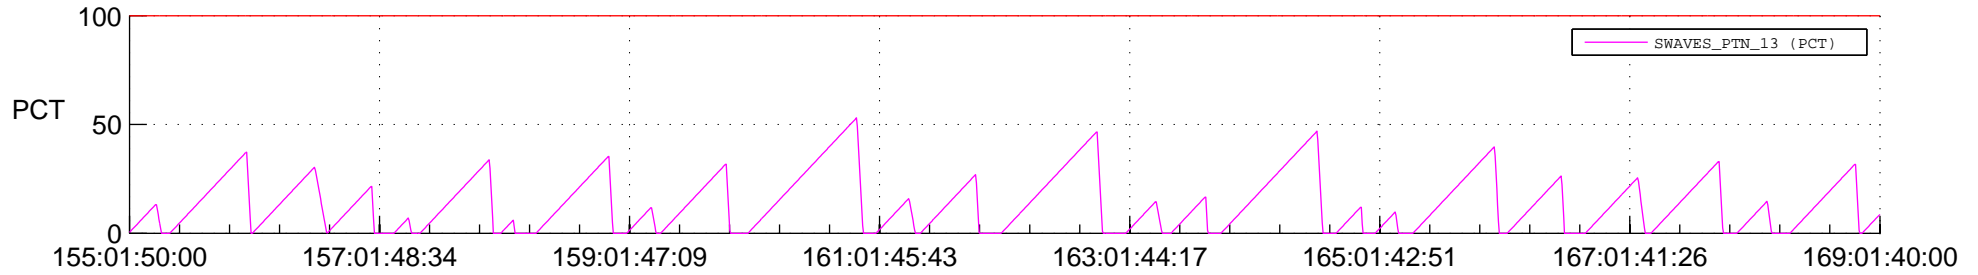

## SWAVES\_Percent\_Full\_Prediction

## Spacecraft\_DownLink\_Rate

Ground Time (2020:155:01:50:00.000 -2020:169:01:40:00.000)