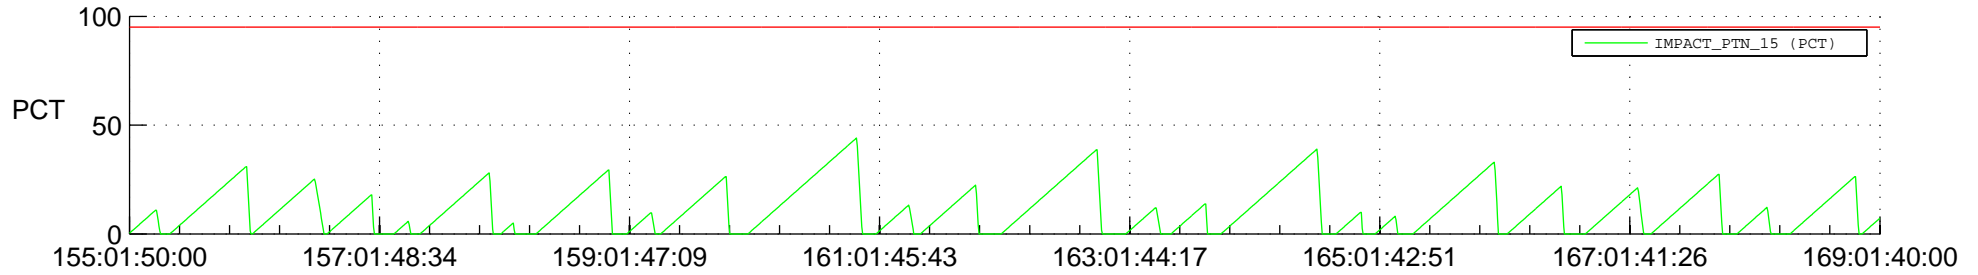

IMPACT_Percent_Full_Prediction