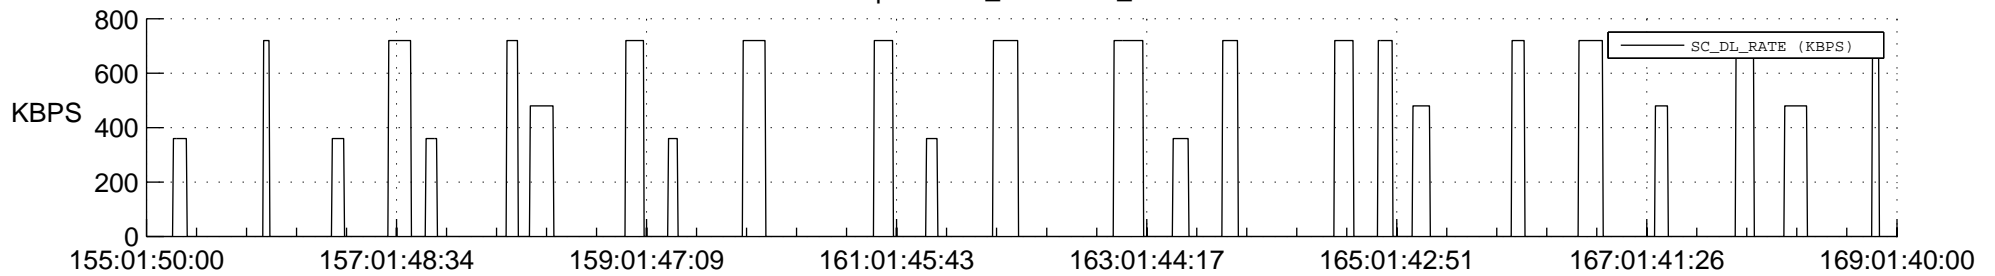

## Spacecraft\_DownLink\_Rate

Ground Time (2020:155:01:50:00.000 -2020:169:01:40:00.000)