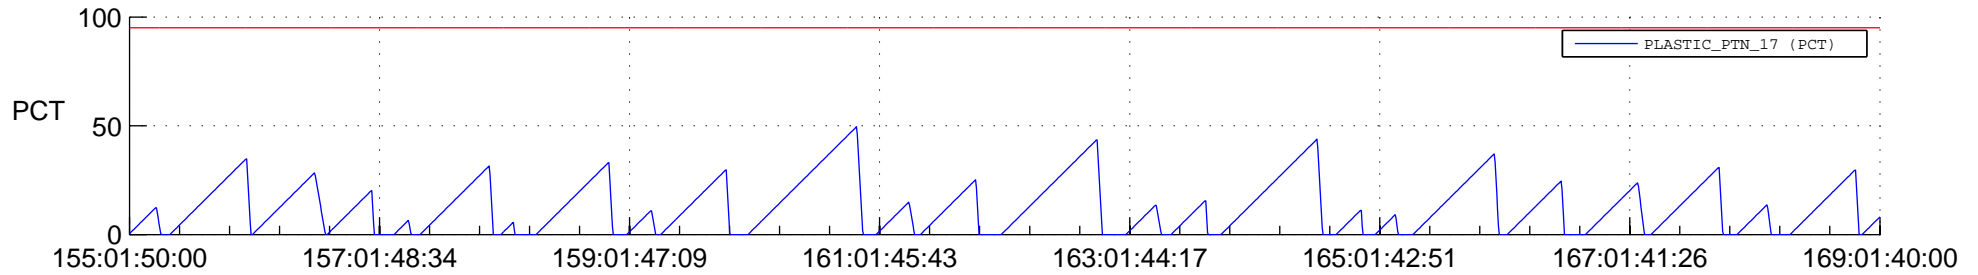

## SWAVES\_Percent\_Full\_Prediction

## Spacecraft\_DownLink\_Rate

Ground Time (2020:155:01:50:00.000 -2020:169:01:40:00.000)