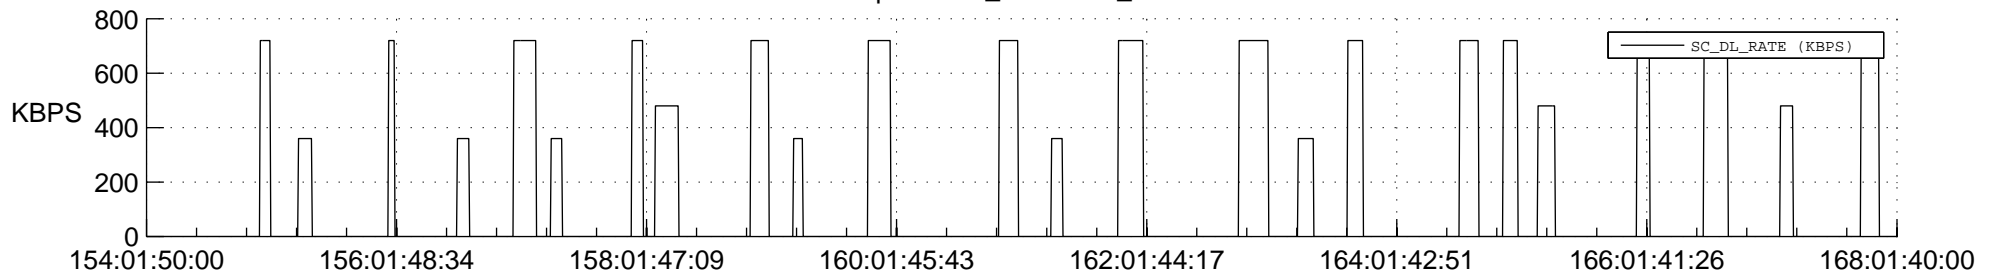

STEREO AHEAD SSR PCT Full Prediction

SWAVES_Percent_Full_Prediction

IMPACT_Percent_Full_Prediction

PLASTIC_Percent_Full_Prediction

Spacecraft_DownLink_Rate

Ground Time (2020:154:01:50:00.000 -2020:168:01:40:00.000)