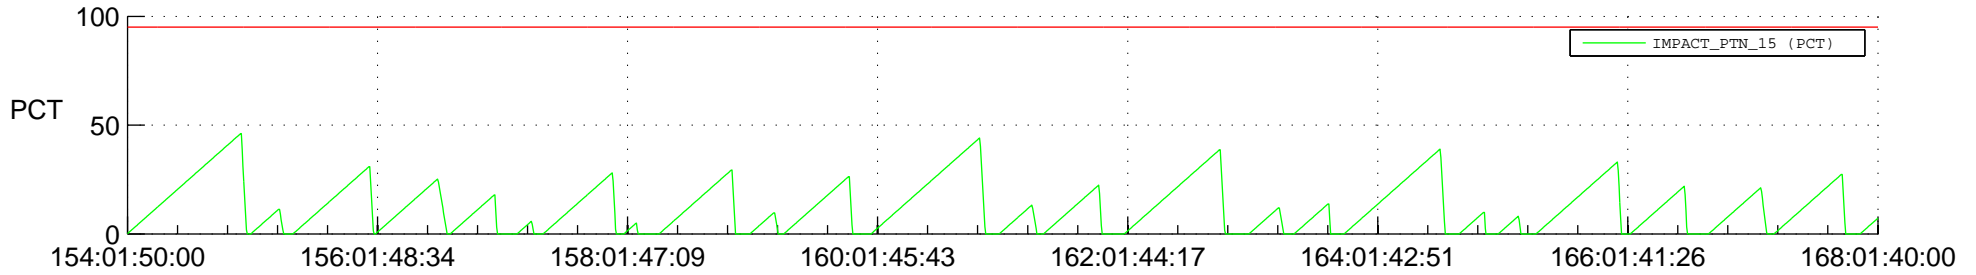

STEREO AHEAD SSR PCT Full Prediction

SWAVES_Percent_Full_Prediction

IMPACT_Percent_Full_Prediction

PLASTIC_Percent_Full_Prediction

Spacecraft_DownLink_Rate

Ground Time (2020:154:01:50:00.000 -2020:168:01:40:00.000)