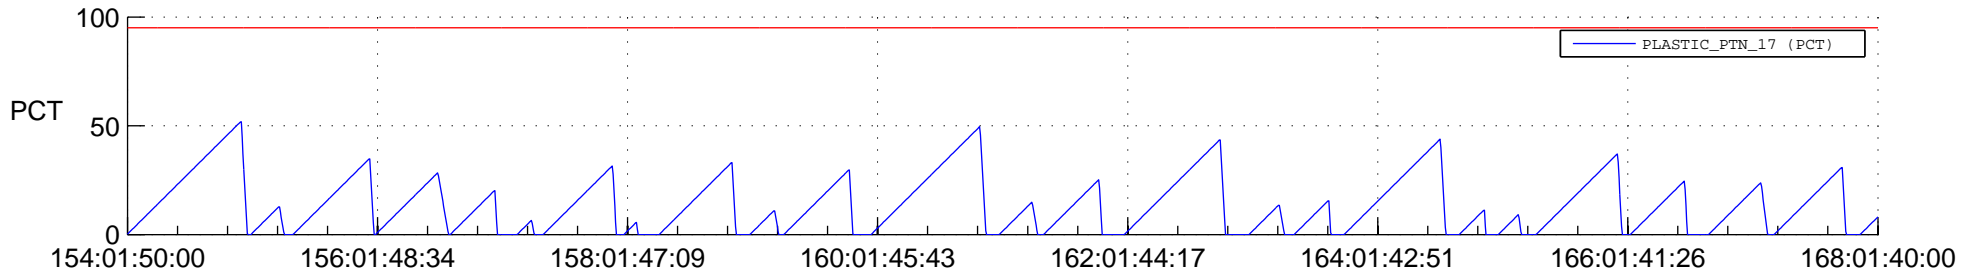

STEREO AHEAD SSR PCT Full Prediction

SWAVES_Percent_Full_Prediction

IMPACT_Percent_Full_Prediction

PLASTIC_Percent_Full_Prediction

Spacecraft_DownLink_Rate

Ground Time (2020:154:01:50:00.000 -2020:168:01:40:00.000)