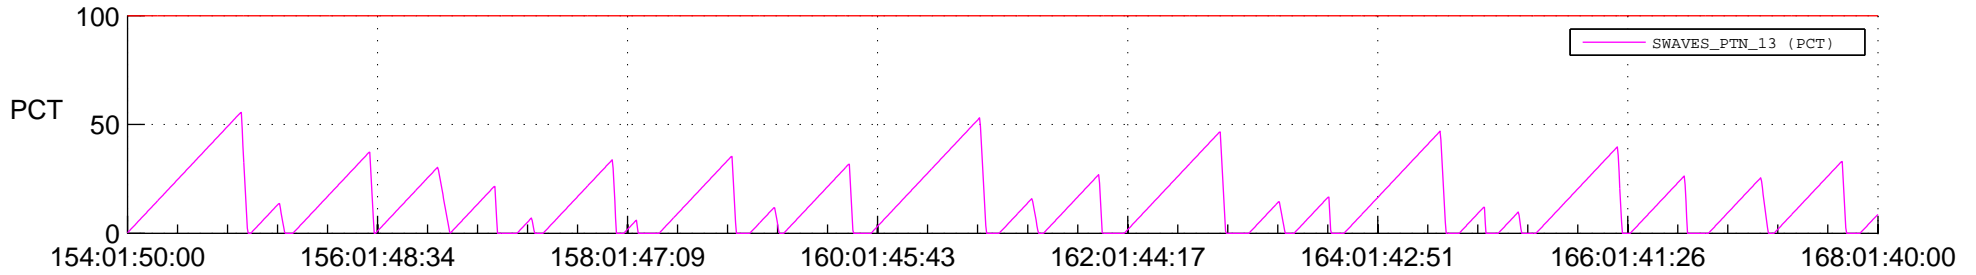

STEREO AHEAD SSR PCT Full Prediction

SWAVES_Percent_Full_Prediction

IMPACT_Percent_Full_Prediction

PLASTIC_Percent_Full_Prediction

Spacecraft_DownLink_Rate

Ground Time (2020:154:01:50:00.000 -2020:168:01:40:00.000)