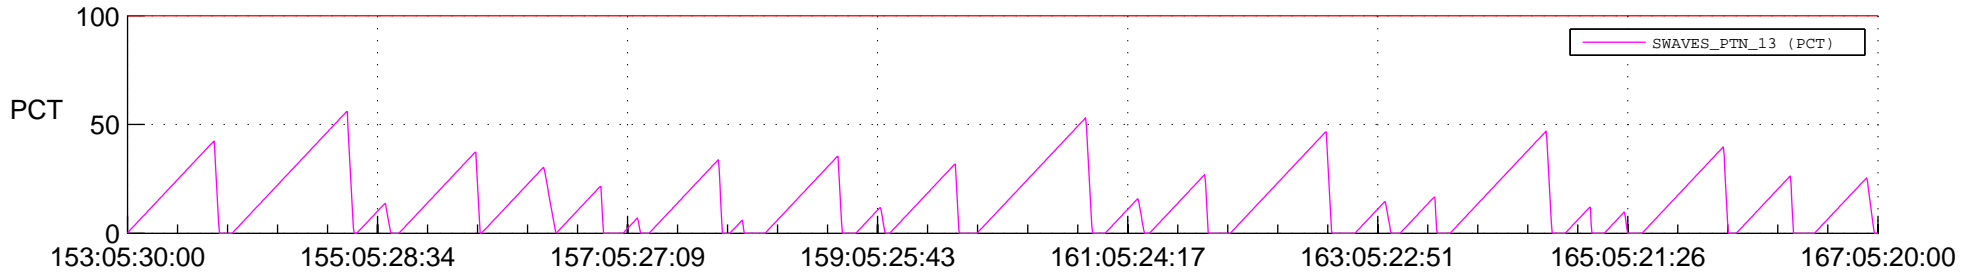

STEREO AHEAD SSR PCT Full Prediction

SWAVES_Percent_Full_Prediction

IMPACT_Percent_Full_Prediction

PLASTIC_Percent_Full_Prediction

Spacecraft_DownLink_Rate