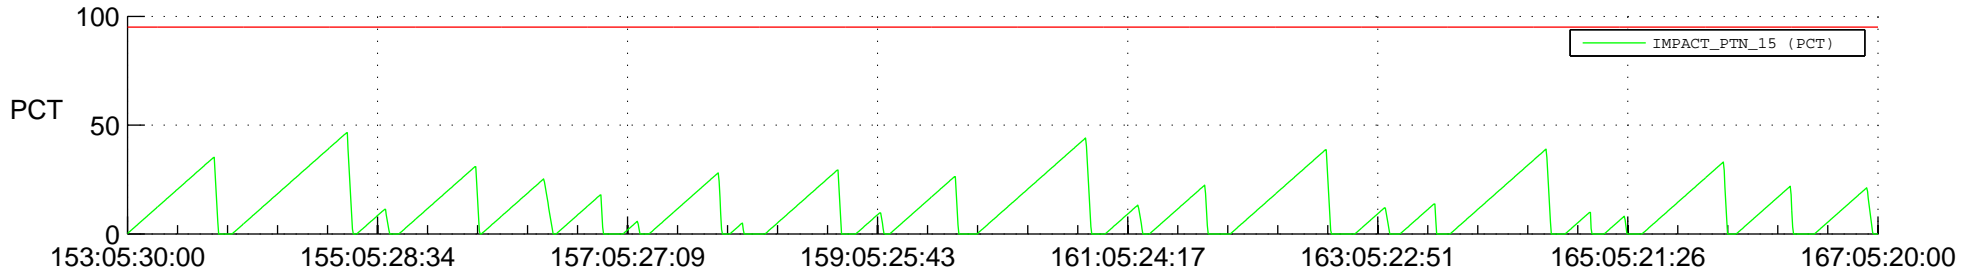

STEREO AHEAD SSR PCT Full Prediction

SWAVES_Percent_Full_Prediction

IMPACT_Percent_Full_Prediction

PLASTIC_Percent_Full_Prediction

Spacecraft_DownLink_Rate