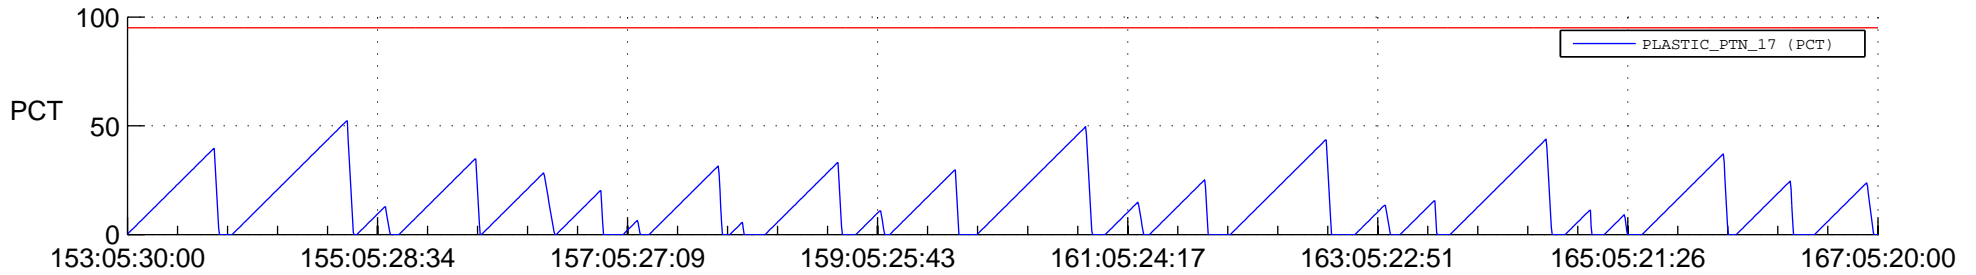

STEREO AHEAD SSR PCT Full Prediction

SWAVES_Percent_Full_Prediction

IMPACT_Percent_Full_Prediction

PLASTIC_Percent_Full_Prediction

Spacecraft_DownLink_Rate