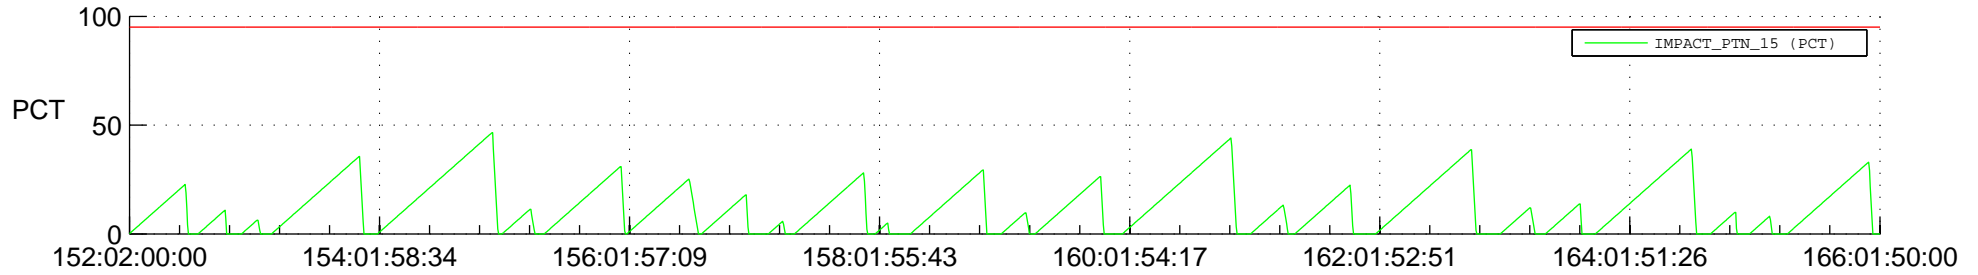

STEREO AHEAD SSR PCT Full Prediction

SWAVES_Percent_Full_Prediction

IMPACT_Percent_Full_Prediction

PLASTIC_Percent_Full_Prediction

Spacecraft_DownLink_Rate

Ground Time (2020:152:02:00:00.000 -2020:166:01:50:00.000)