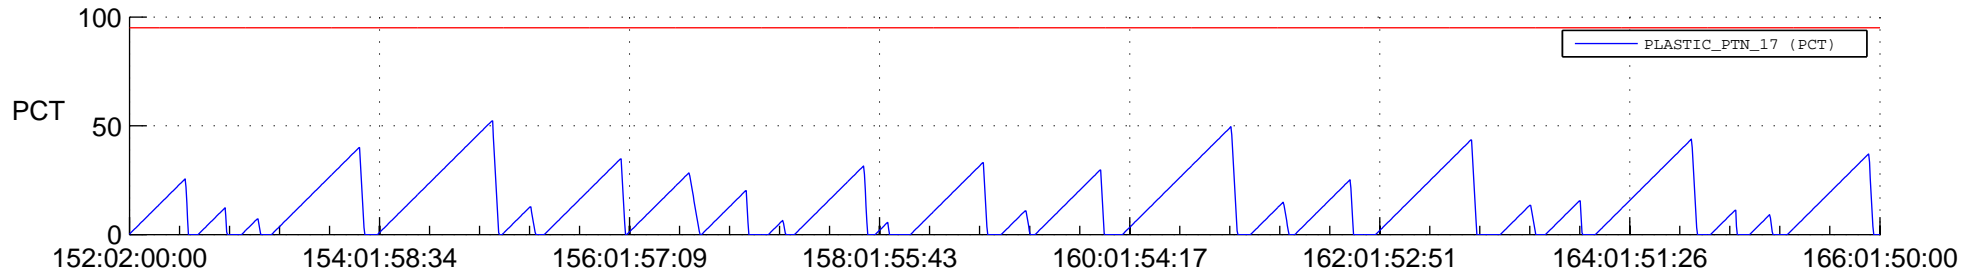

STEREO AHEAD SSR PCT Full Prediction

SWAVES_Percent_Full_Prediction

IMPACT_Percent_Full_Prediction

PLASTIC_Percent_Full_Prediction

Spacecraft_DownLink_Rate

Ground Time (2020:152:02:00:00.000 -2020:166:01:50:00.000)