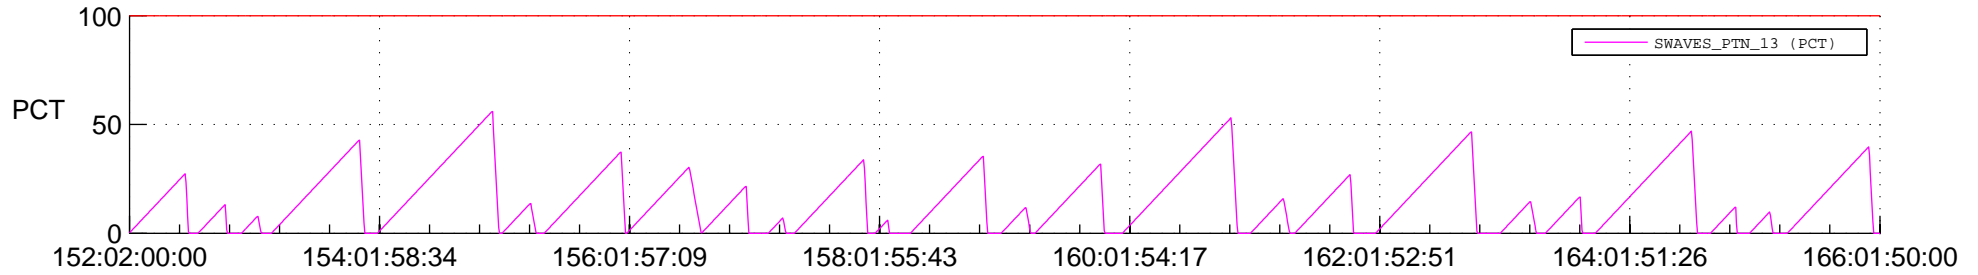

STEREO AHEAD SSR PCT Full Prediction

SWAVES_Percent_Full_Prediction

IMPACT_Percent_Full_Prediction

PLASTIC_Percent_Full_Prediction

Spacecraft_DownLink_Rate

Ground Time (2020:152:02:00:00.000 -2020:166:01:50:00.000)