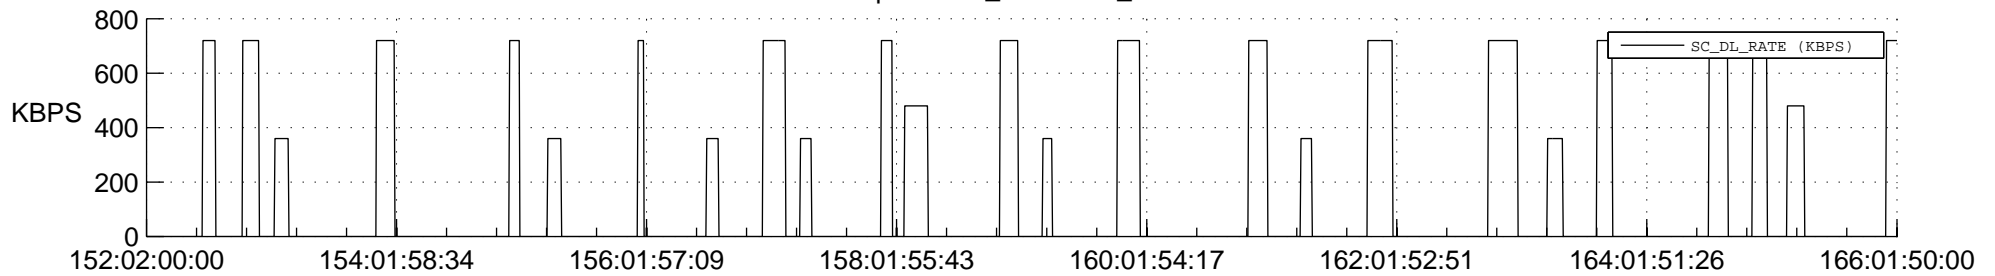

STEREO AHEAD SSR PCT Full Prediction

SWAVES_Percent_Full_Prediction

IMPACT_Percent_Full_Prediction

PLASTIC_Percent_Full_Prediction

Spacecraft_DownLink_Rate

Ground Time (2020:152:02:00:00.000 -2020:166:01:50:00.000)