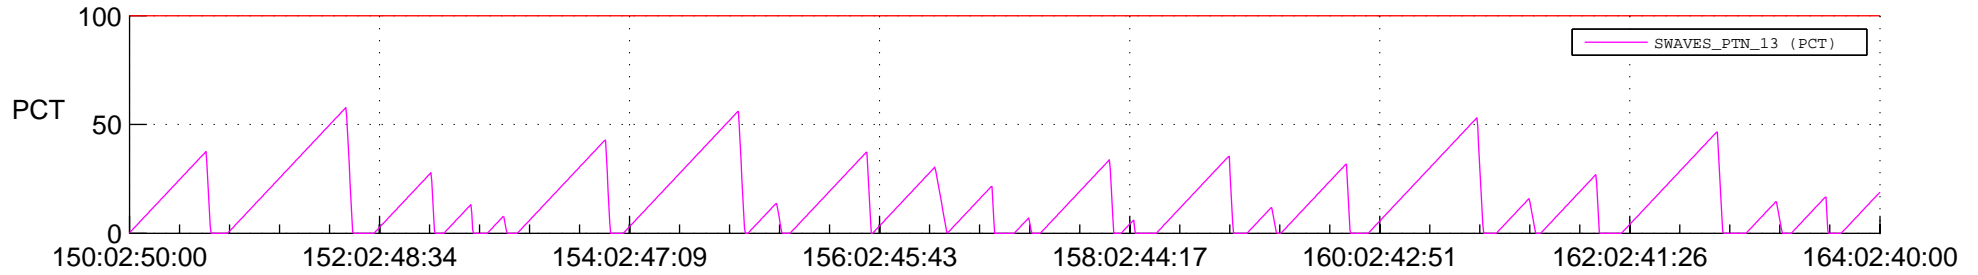

STEREO AHEAD SSR PCT Full Prediction

SWAVES_Percent_Full_Prediction

IMPACT_Percent_Full_Prediction

PLASTIC_Percent_Full_Prediction

Spacecraft_DownLink_Rate