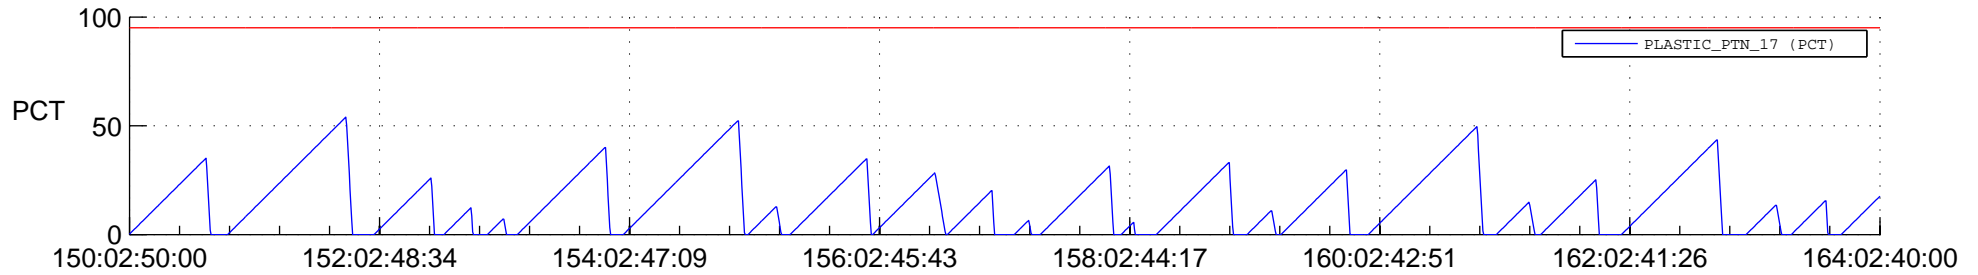

STEREO AHEAD SSR PCT Full Prediction

SWAVES_Percent_Full_Prediction

IMPACT_Percent_Full_Prediction

PLASTIC_Percent_Full_Prediction

Spacecraft_DownLink_Rate