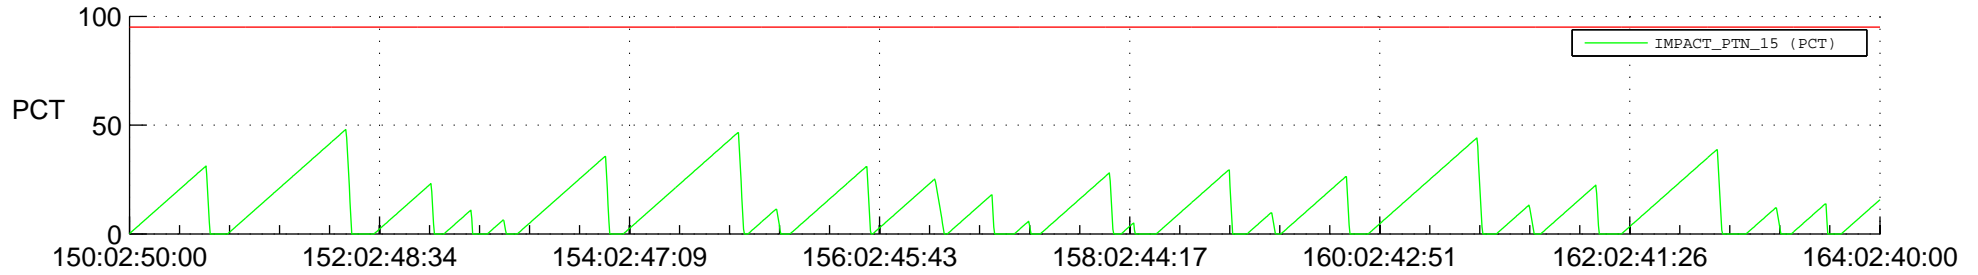

STEREO AHEAD SSR PCT Full Prediction

SWAVES_Percent_Full_Prediction

IMPACT_Percent_Full_Prediction

PLASTIC_Percent_Full_Prediction

Spacecraft_DownLink_Rate