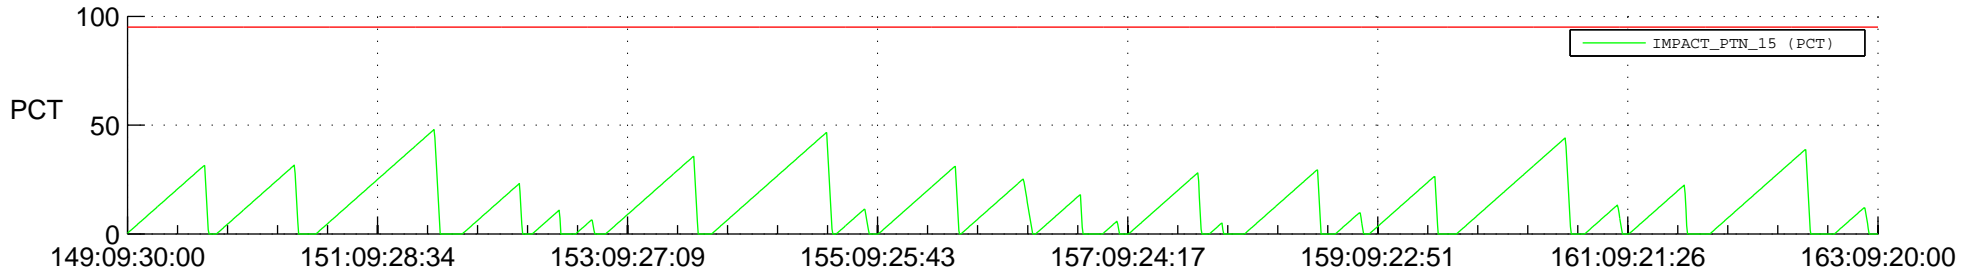

STEREO AHEAD SSR PCT Full Prediction

SWAVES_Percent_Full_Prediction

IMPACT_Percent_Full_Prediction

PLASTIC_Percent_Full_Prediction

Spacecraft_DownLink_Rate

Ground Time (2020:149:09:30:00.000 -2020:163:09:20:00.000)