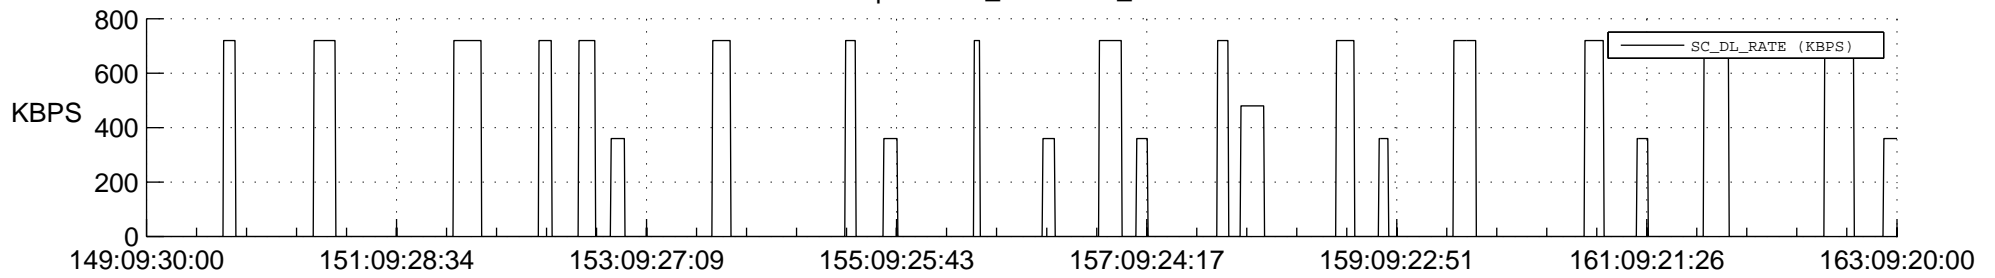

STEREO AHEAD SSR PCT Full Prediction

SWAVES_Percent_Full_Prediction

IMPACT_Percent_Full_Prediction

PLASTIC_Percent_Full_Prediction

Spacecraft_DownLink_Rate

Ground Time (2020:149:09:30:00.000 -2020:163:09:20:00.000)