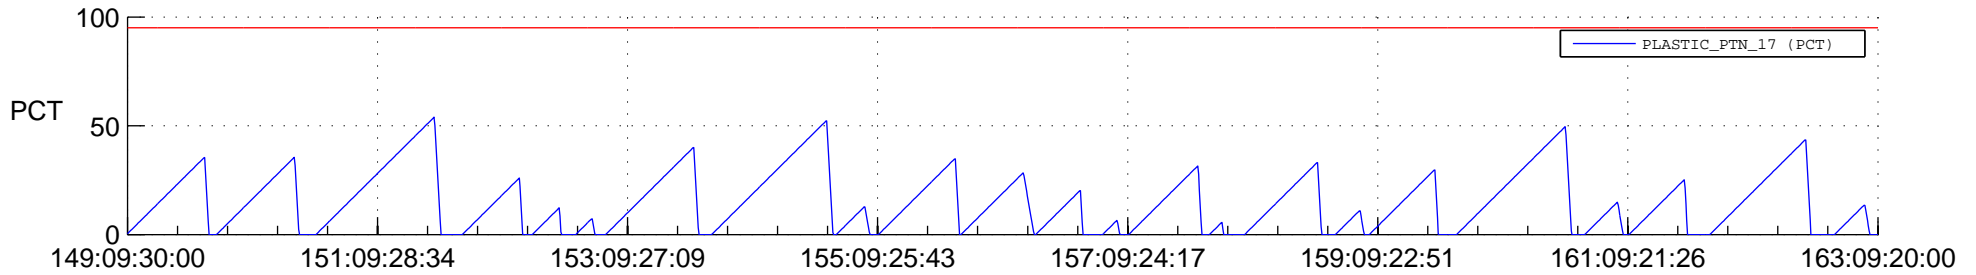

STEREO AHEAD SSR PCT Full Prediction

SWAVES_Percent_Full_Prediction

IMPACT_Percent_Full_Prediction

PLASTIC_Percent_Full_Prediction

Spacecraft_DownLink_Rate

Ground Time (2020:149:09:30:00.000 -2020:163:09:20:00.000)