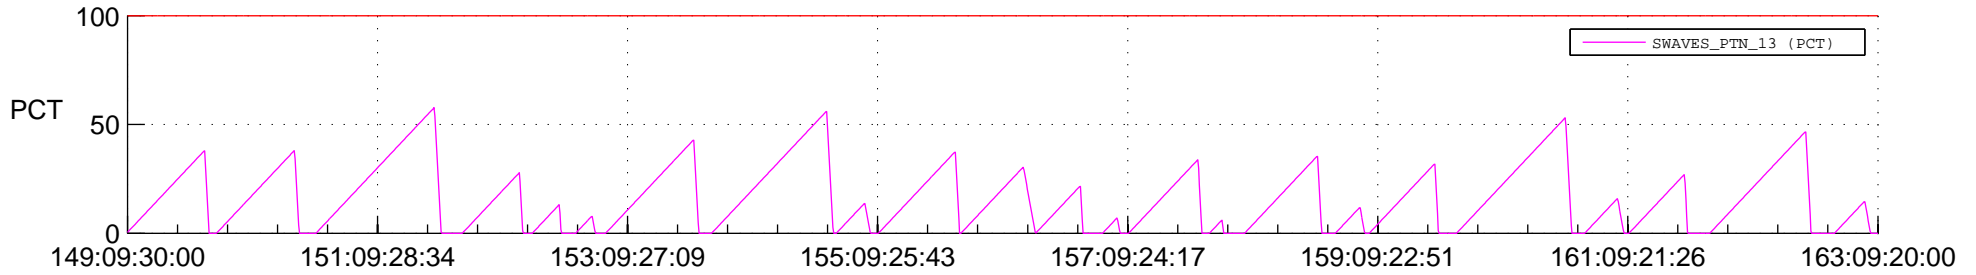

STEREO AHEAD SSR PCT Full Prediction

SWAVES_Percent_Full_Prediction

IMPACT_Percent_Full_Prediction

PLASTIC_Percent_Full_Prediction

Spacecraft_DownLink_Rate

Ground Time (2020:149:09:30:00.000 -2020:163:09:20:00.000)