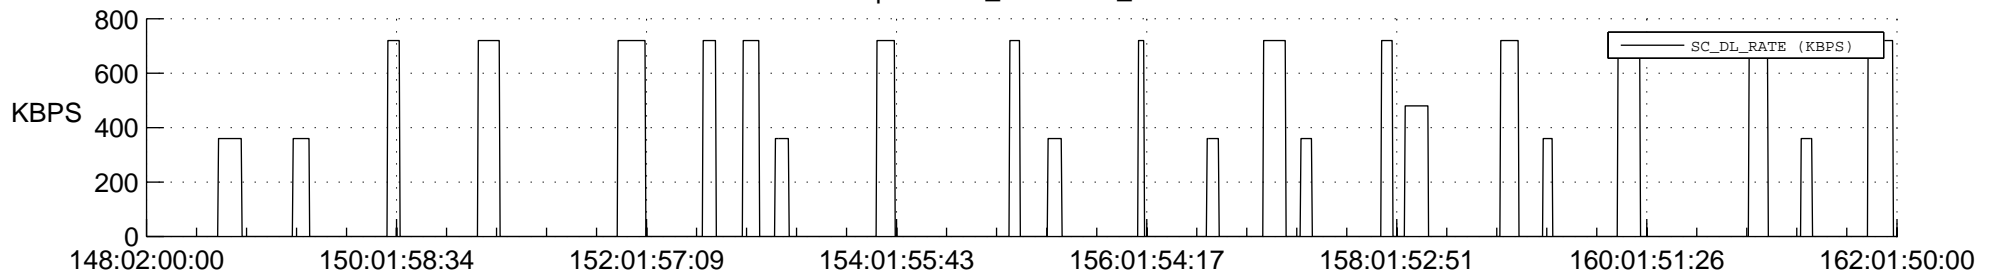

STEREO AHEAD SSR PCT Full Prediction

SWAVES_Percent_Full_Prediction

IMPACT_Percent_Full_Prediction

PLASTIC_Percent_Full_Prediction

Spacecraft_DownLink_Rate

Ground Time (2020:148:02:00:00.000 -2020:162:01:50:00.000)