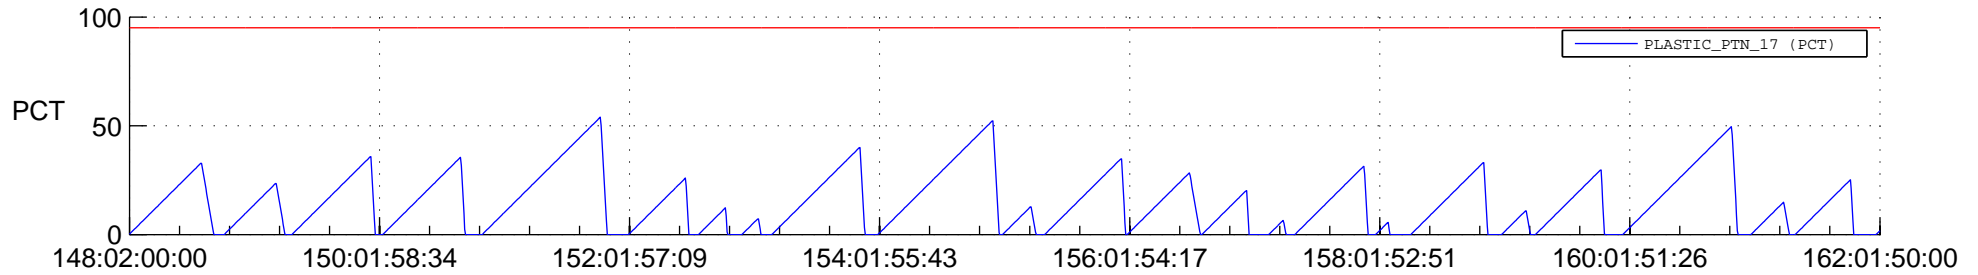

STEREO AHEAD SSR PCT Full Prediction

SWAVES_Percent_Full_Prediction

IMPACT_Percent_Full_Prediction

PLASTIC_Percent_Full_Prediction

Spacecraft_DownLink_Rate

Ground Time (2020:148:02:00:00.000 -2020:162:01:50:00.000)