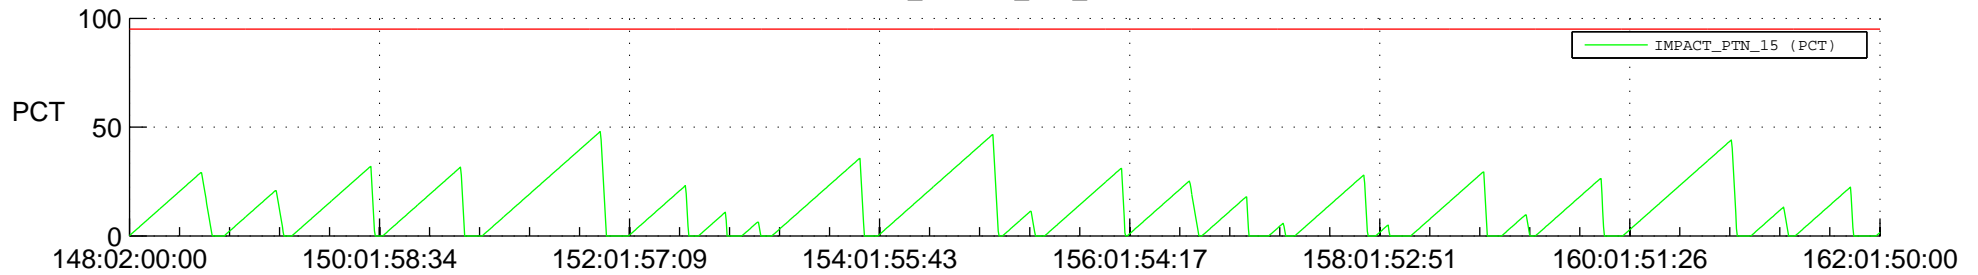

STEREO AHEAD SSR PCT Full Prediction

SWAVES_Percent_Full_Prediction

IMPACT_Percent_Full_Prediction

PLASTIC_Percent_Full_Prediction

Spacecraft_DownLink_Rate

Ground Time (2020:148:02:00:00.000 -2020:162:01:50:00.000)