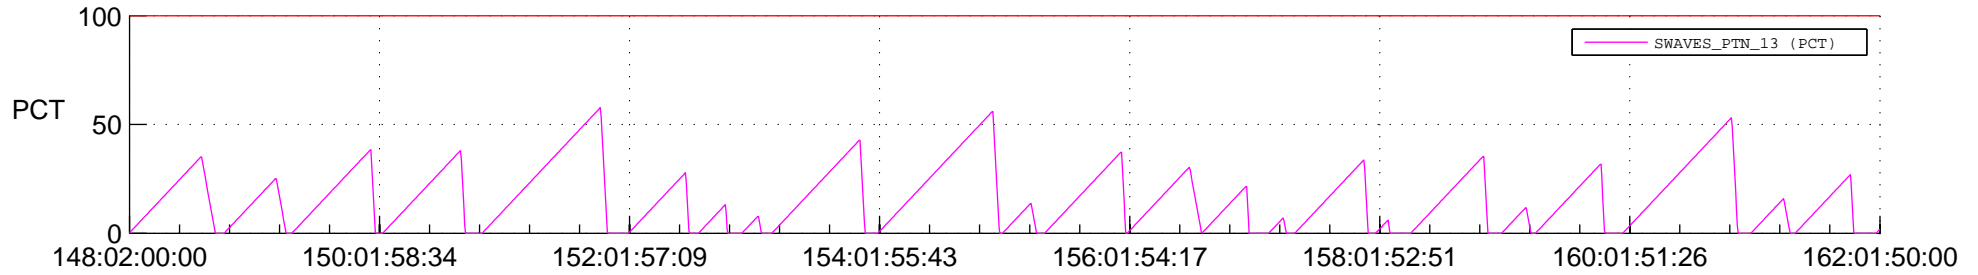

STEREO AHEAD SSR PCT Full Prediction

SWAVES_Percent_Full_Prediction

IMPACT_Percent_Full_Prediction

PLASTIC_Percent_Full_Prediction

Spacecraft_DownLink_Rate

Ground Time (2020:148:02:00:00.000 -2020:162:01:50:00.000)