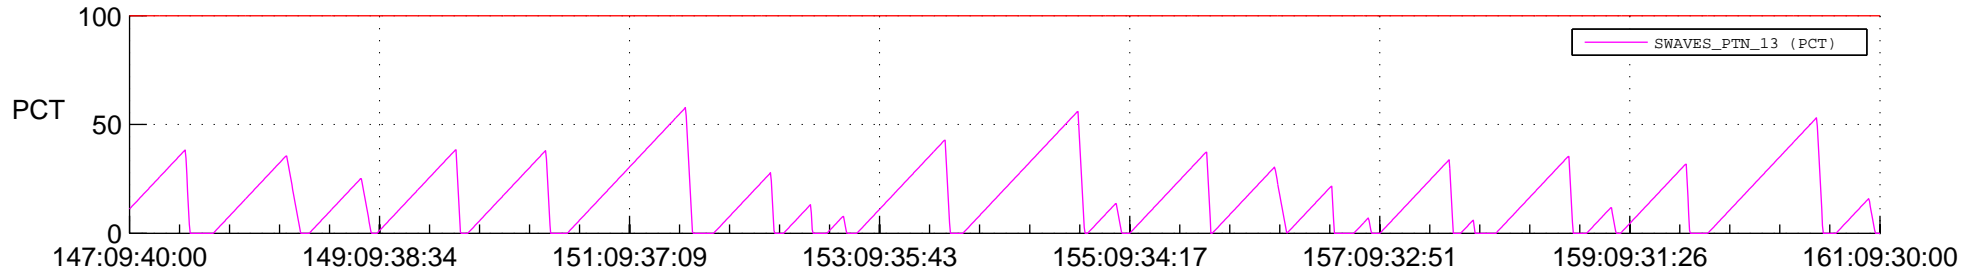

STEREO AHEAD SSR PCT Full Prediction

SWAVES_Percent_Full_Prediction

IMPACT_Percent_Full_Prediction

PLASTIC_Percent_Full_Prediction

Spacecraft_DownLink_Rate