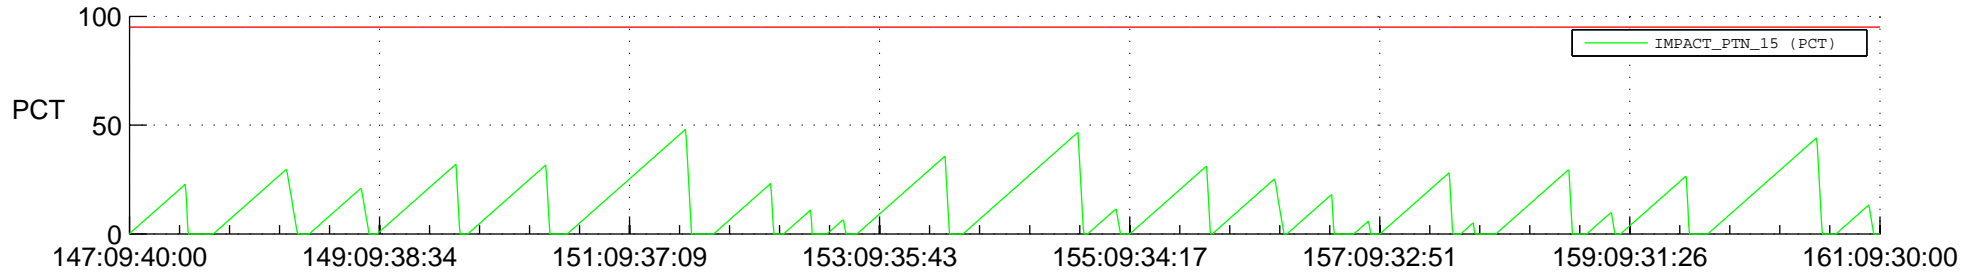

STEREO AHEAD SSR PCT Full Prediction

SWAVES_Percent_Full_Prediction

IMPACT_Percent_Full_Prediction

PLASTIC_Percent_Full_Prediction

Spacecraft_DownLink_Rate