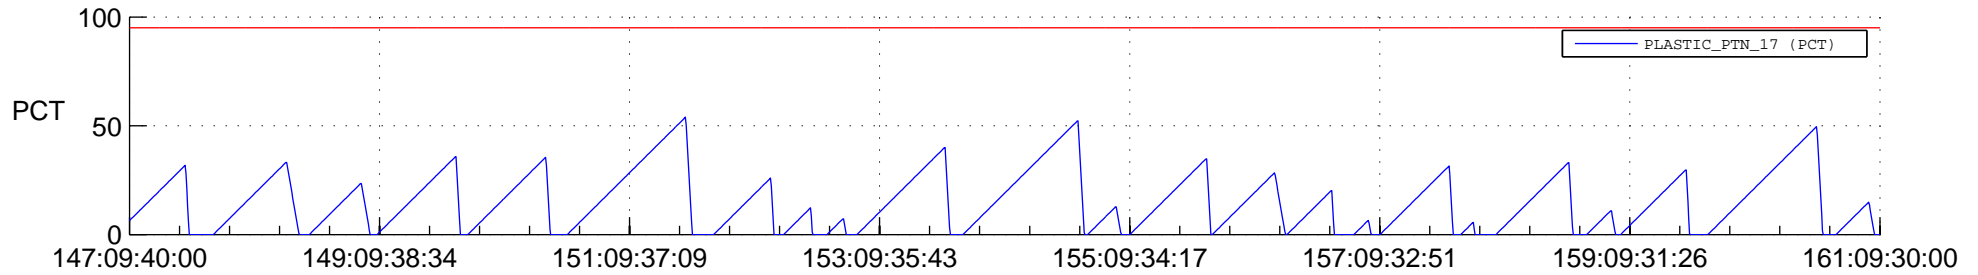

STEREO AHEAD SSR PCT Full Prediction

SWAVES_Percent_Full_Prediction

IMPACT_Percent_Full_Prediction

PLASTIC_Percent_Full_Prediction

Spacecraft_DownLink_Rate