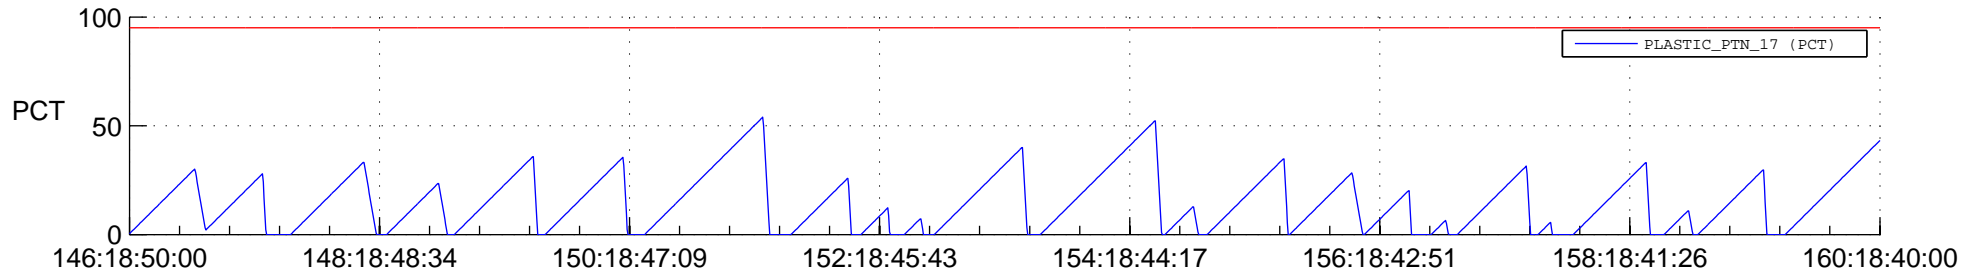

STEREO AHEAD SSR PCT Full Prediction

SWAVES_Percent_Full_Prediction

IMPACT_Percent_Full_Prediction

PLASTIC_Percent_Full_Prediction

Spacecraft_DownLink_Rate