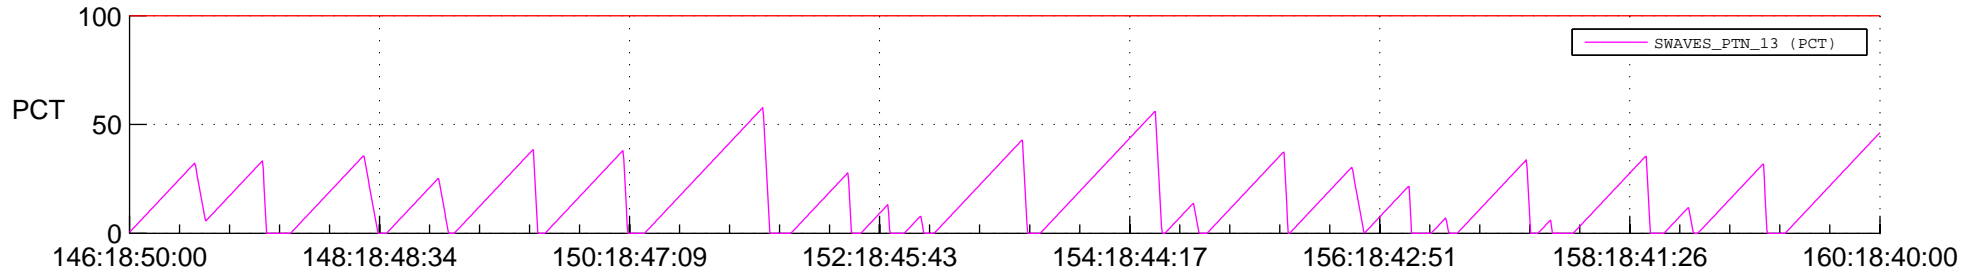

STEREO AHEAD SSR PCT Full Prediction

SWAVES_Percent_Full_Prediction

IMPACT_Percent_Full_Prediction

PLASTIC_Percent_Full_Prediction

Spacecraft_DownLink_Rate