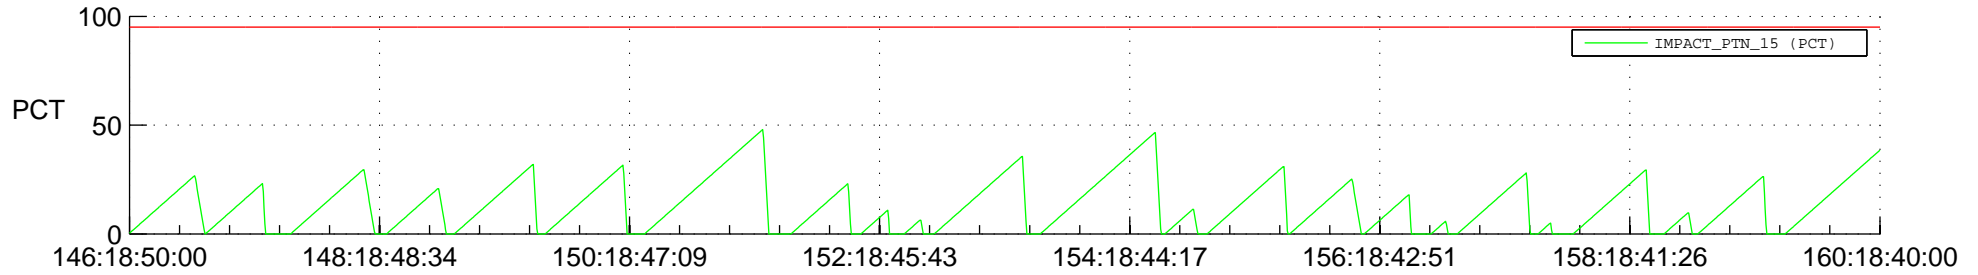

STEREO AHEAD SSR PCT Full Prediction

SWAVES_Percent_Full_Prediction

IMPACT_Percent_Full_Prediction

PLASTIC_Percent_Full_Prediction

Spacecraft_DownLink_Rate