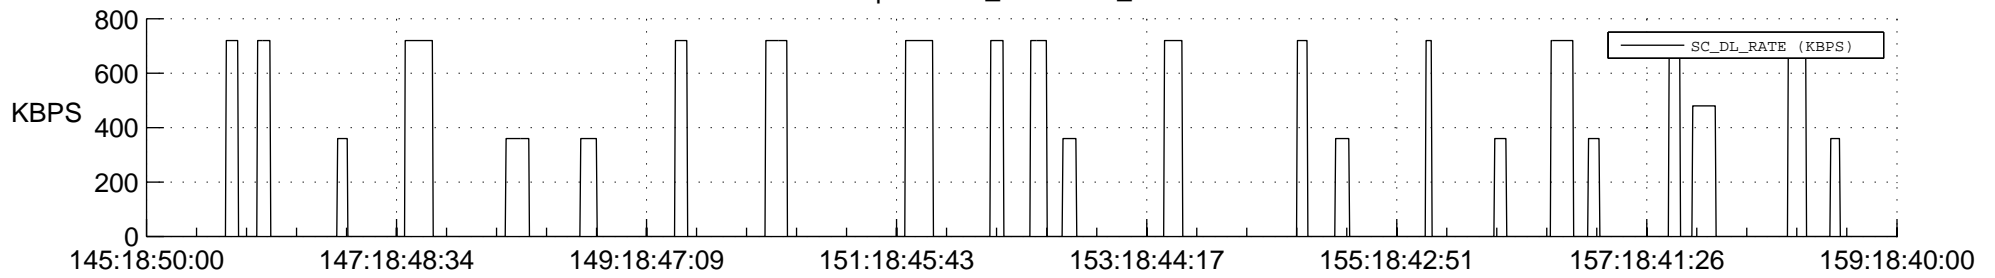

STEREO AHEAD SSR PCT Full Prediction

SWAVES_Percent_Full_Prediction

IMPACT_Percent_Full_Prediction

PLASTIC_Percent_Full_Prediction

Spacecraft_DownLink_Rate

Ground Time (2020:145:18:50:00.000 -2020:159:18:40:00.000)