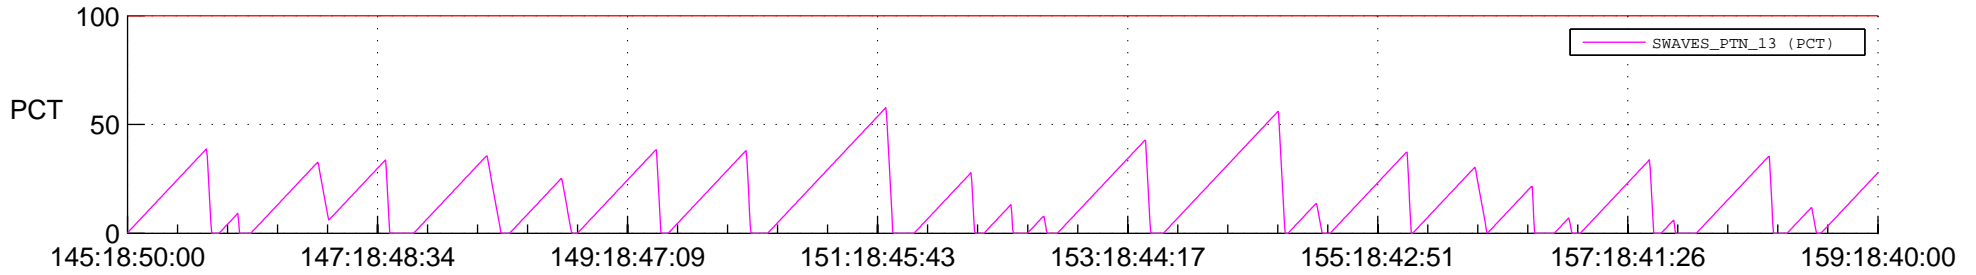

STEREO AHEAD SSR PCT Full Prediction

SWAVES_Percent_Full_Prediction

IMPACT_Percent_Full_Prediction

PLASTIC_Percent_Full_Prediction

Spacecraft_DownLink_Rate

Ground Time (2020:145:18:50:00.000 -2020:159:18:40:00.000)