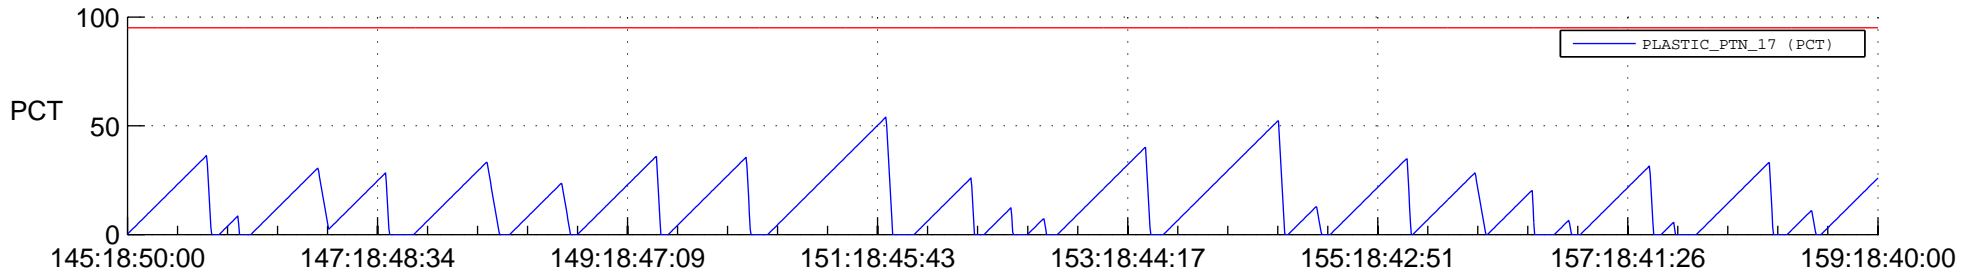

STEREO AHEAD SSR PCT Full Prediction

SWAVES_Percent_Full_Prediction

IMPACT_Percent_Full_Prediction

PLASTIC_Percent_Full_Prediction

Spacecraft_DownLink_Rate

Ground Time (2020:145:18:50:00.000 -2020:159:18:40:00.000)