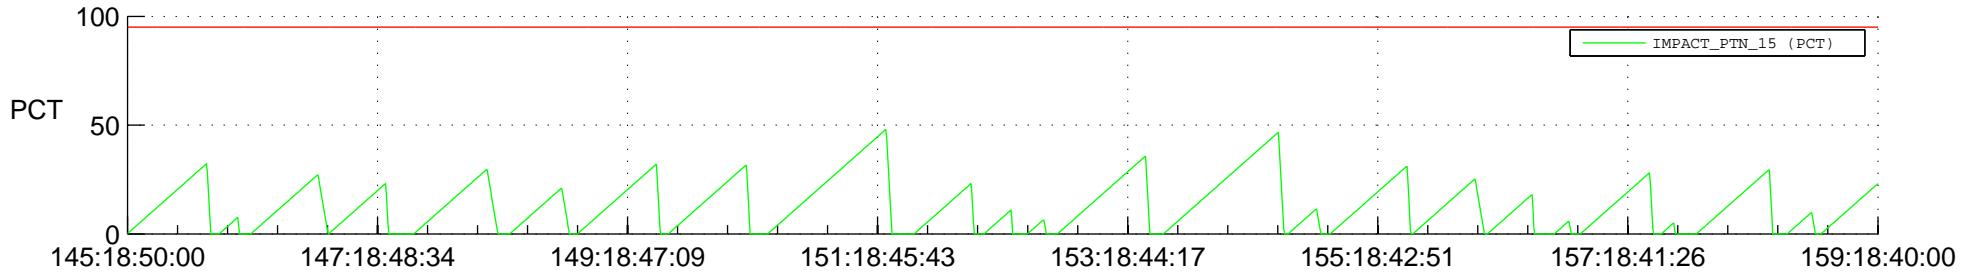

STEREO AHEAD SSR PCT Full Prediction

SWAVES_Percent_Full_Prediction

IMPACT_Percent_Full_Prediction

PLASTIC_Percent_Full_Prediction

Spacecraft_DownLink_Rate

Ground Time (2020:145:18:50:00.000 -2020:159:18:40:00.000)