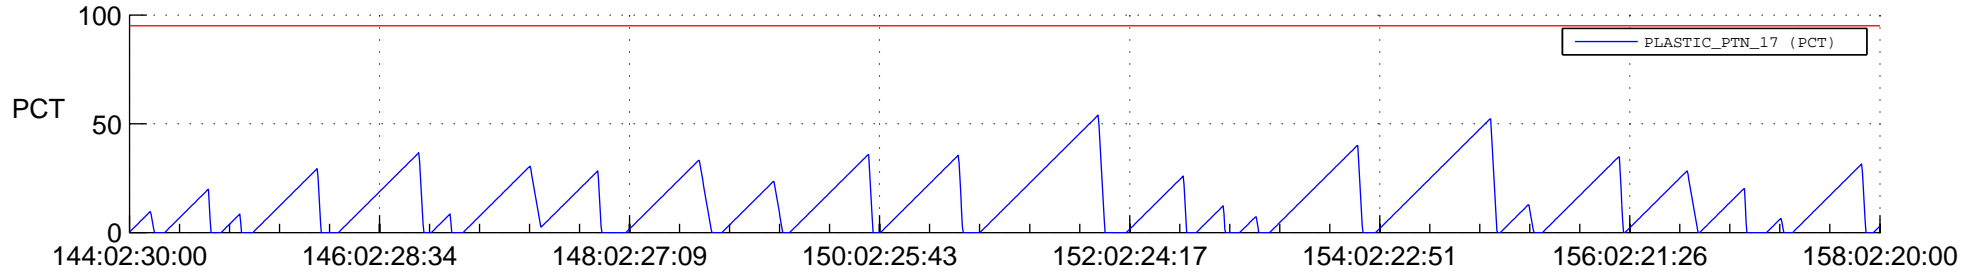

STEREO AHEAD SSR PCT Full Prediction

SWAVES_Percent_Full_Prediction

IMPACT_Percent_Full_Prediction

PLASTIC_Percent_Full_Prediction

Spacecraft_DownLink_Rate

Ground Time (2020:144:02:30:00.000 -2020:158:02:20:00.000)