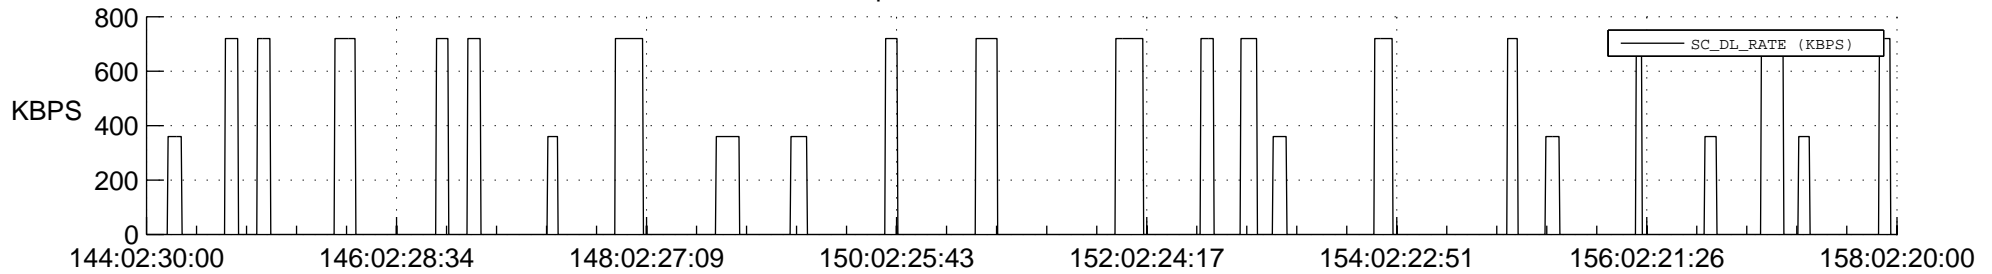

STEREO AHEAD SSR PCT Full Prediction

SWAVES_Percent_Full_Prediction

IMPACT_Percent_Full_Prediction

PLASTIC_Percent_Full_Prediction

Spacecraft_DownLink_Rate

Ground Time (2020:144:02:30:00.000 -2020:158:02:20:00.000)