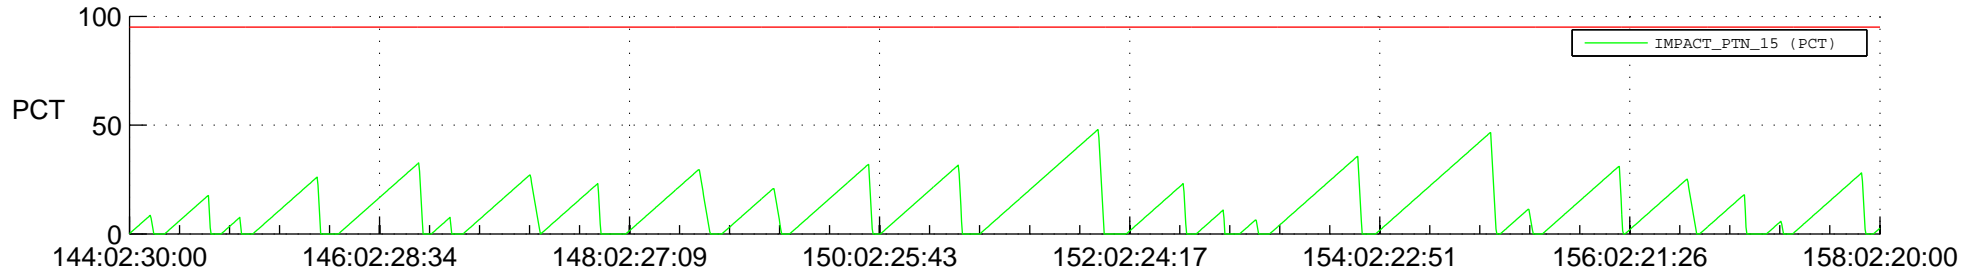

STEREO AHEAD SSR PCT Full Prediction

SWAVES_Percent_Full_Prediction

IMPACT_Percent_Full_Prediction

PLASTIC_Percent_Full_Prediction

Spacecraft_DownLink_Rate

Ground Time (2020:144:02:30:00.000 -2020:158:02:20:00.000)