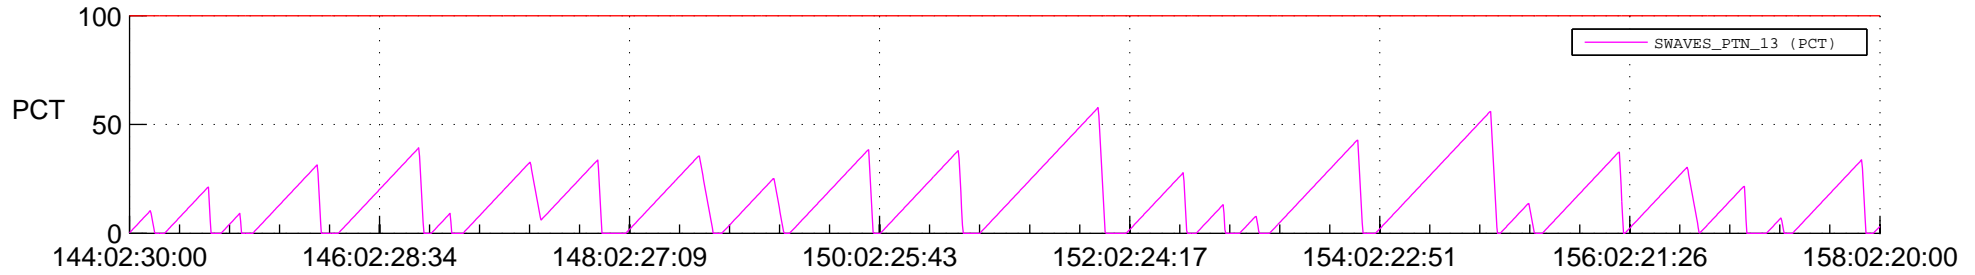

STEREO AHEAD SSR PCT Full Prediction

SWAVES_Percent_Full_Prediction

IMPACT_Percent_Full_Prediction

PLASTIC_Percent_Full_Prediction

Spacecraft_DownLink_Rate

Ground Time (2020:144:02:30:00.000 -2020:158:02:20:00.000)