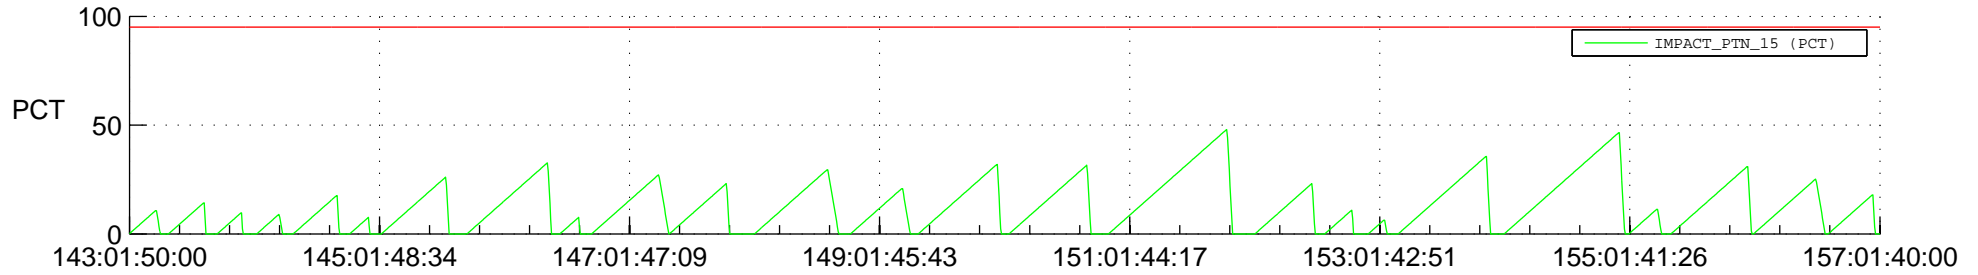

IMPACT_Percent_Full_Prediction