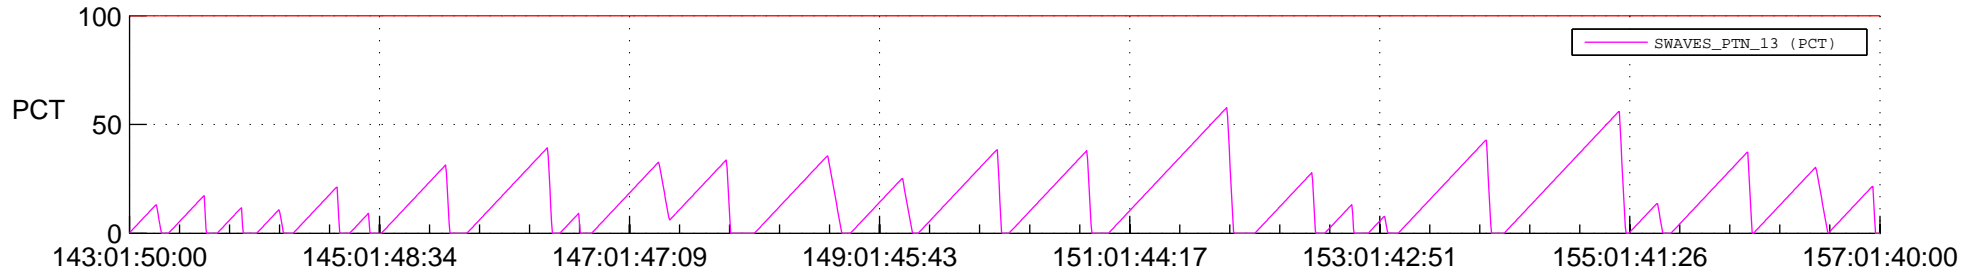

## SWAVES\_Percent\_Full\_Prediction

## Spacecraft\_DownLink\_Rate

Ground Time (2020:143:01:50:00.000 -2020:157:01:40:00.000)