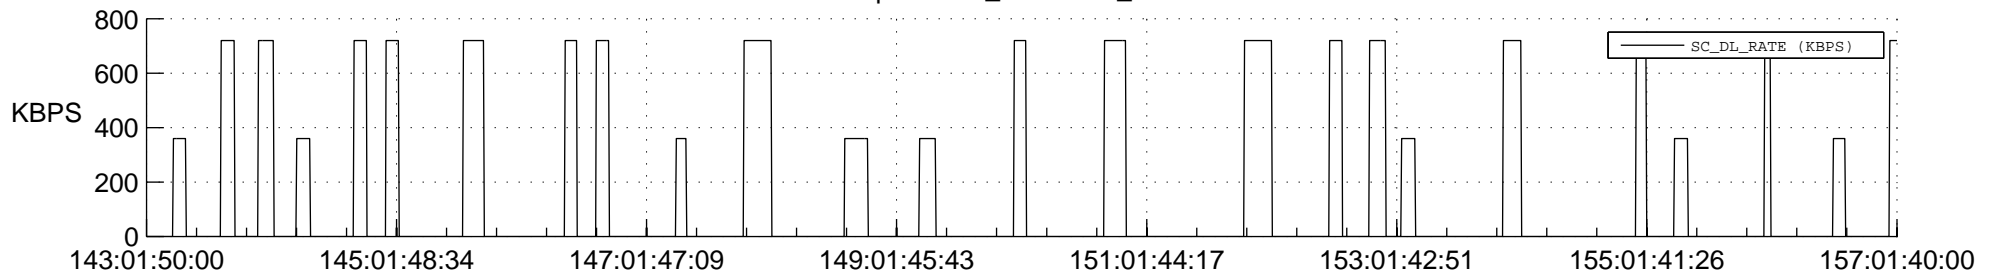

## Spacecraft\_DownLink\_Rate

Ground Time (2020:143:01:50:00.000 -2020:157:01:40:00.000)