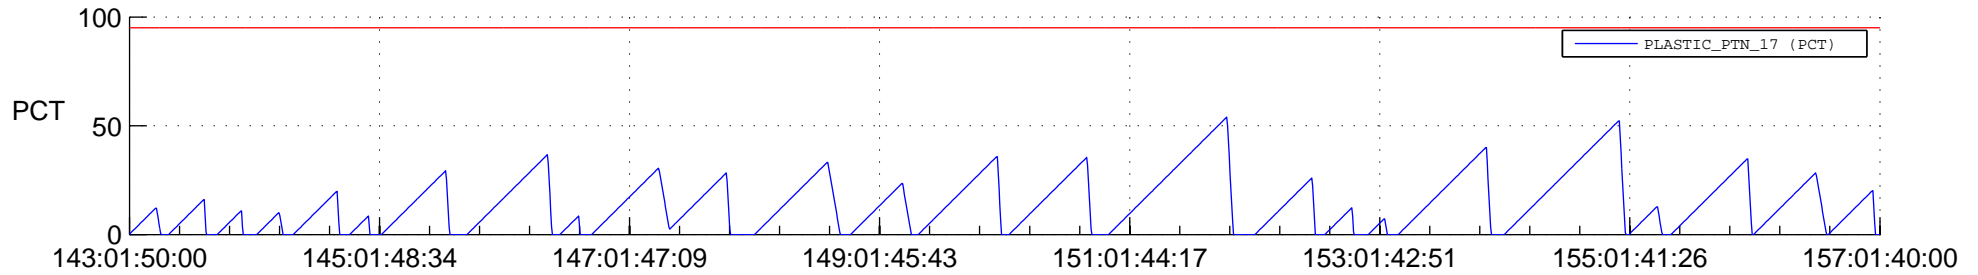

## SWAVES\_Percent\_Full\_Prediction

## Spacecraft\_DownLink\_Rate

Ground Time (2020:143:01:50:00.000 -2020:157:01:40:00.000)