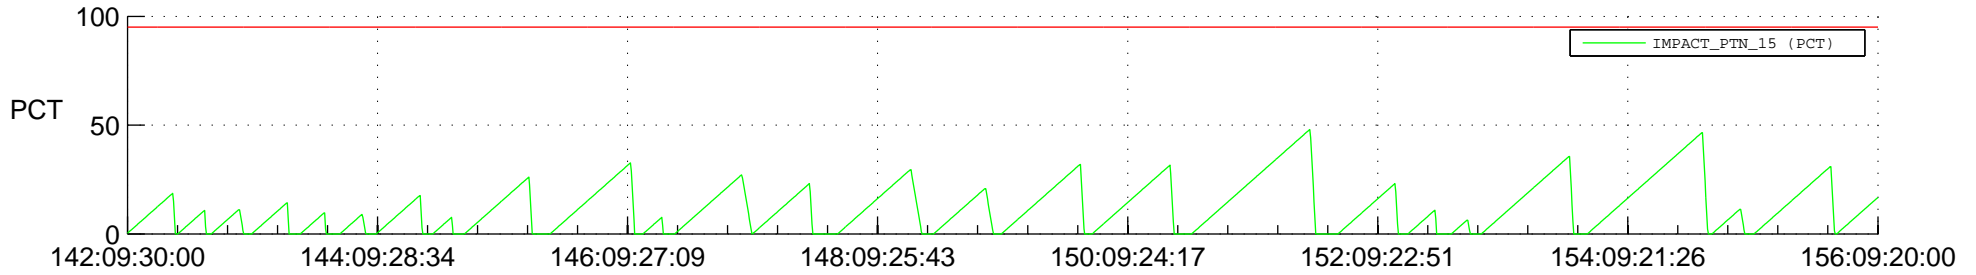

STEREO AHEAD SSR PCT Full Prediction

SWAVES_Percent_Full_Prediction

IMPACT_Percent_Full_Prediction

PLASTIC_Percent_Full_Prediction

Spacecraft_DownLink_Rate