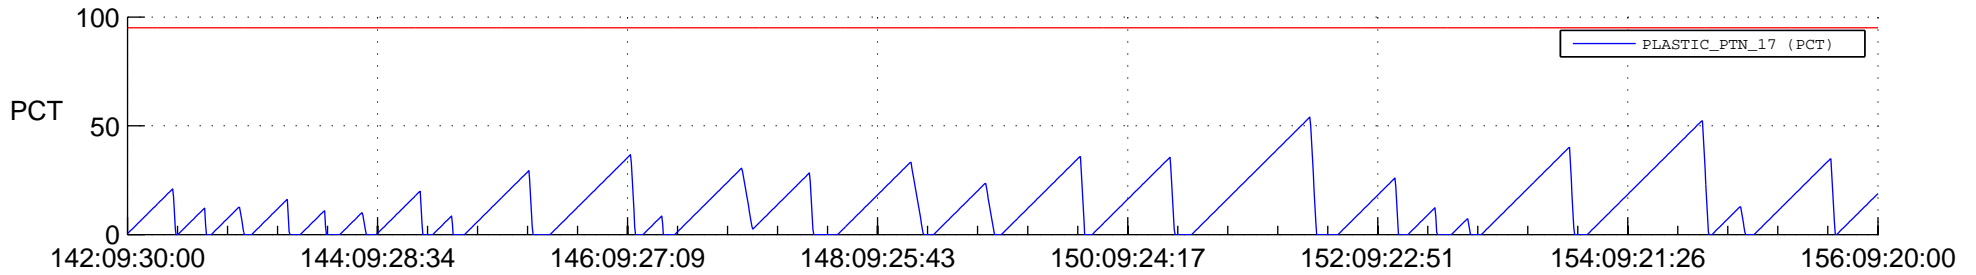

STEREO AHEAD SSR PCT Full Prediction

SWAVES_Percent_Full_Prediction

IMPACT_Percent_Full_Prediction

PLASTIC_Percent_Full_Prediction

Spacecraft_DownLink_Rate