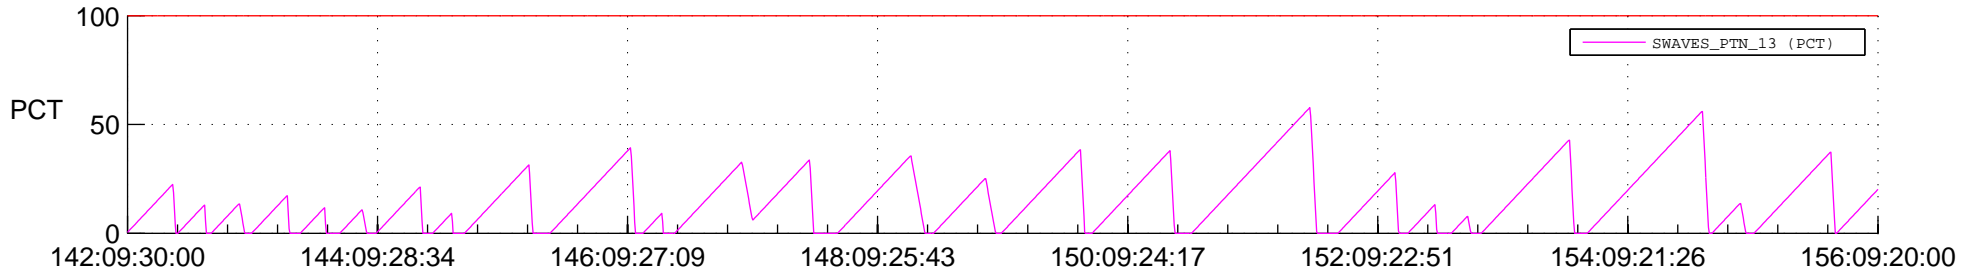

STEREO AHEAD SSR PCT Full Prediction

SWAVES_Percent_Full_Prediction

IMPACT_Percent_Full_Prediction

PLASTIC_Percent_Full_Prediction

Spacecraft_DownLink_Rate