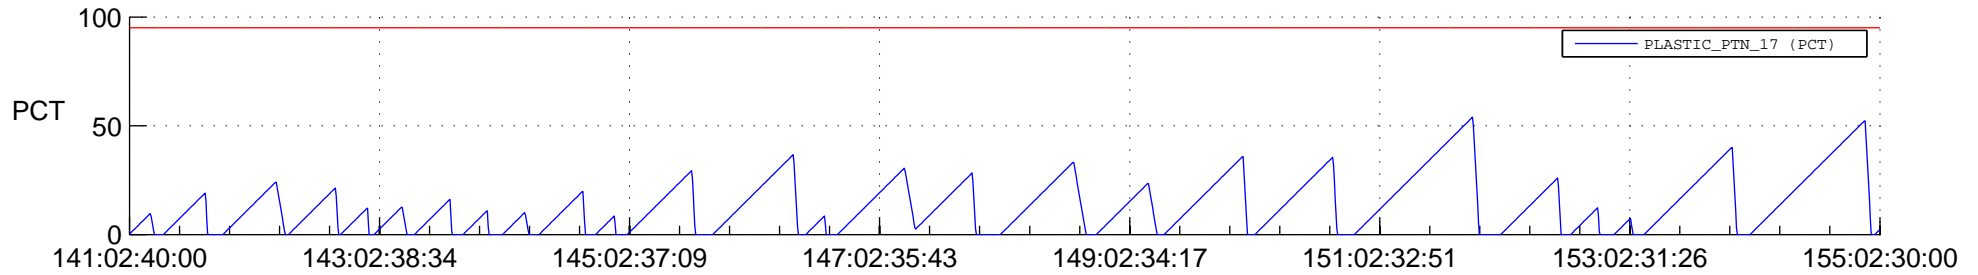

STEREO AHEAD SSR PCT Full Prediction

SWAVES_Percent_Full_Prediction

IMPACT_Percent_Full_Prediction

PLASTIC_Percent_Full_Prediction

Spacecraft_DownLink_Rate

Ground Time (2020:141:02:40:00.000 -2020:155:02:30:00.000)