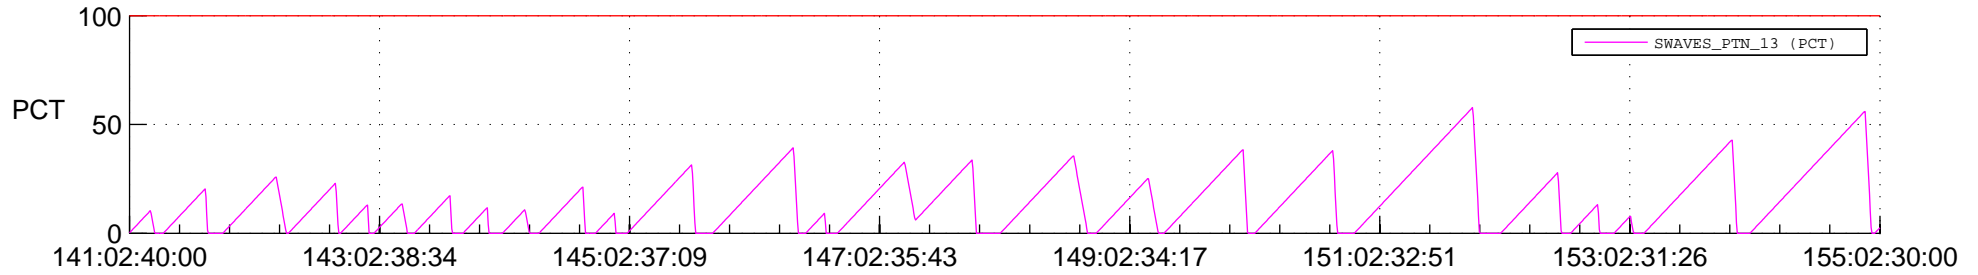

STEREO AHEAD SSR PCT Full Prediction

SWAVES_Percent_Full_Prediction

IMPACT_Percent_Full_Prediction

PLASTIC_Percent_Full_Prediction

Spacecraft_DownLink_Rate

Ground Time (2020:141:02:40:00.000 -2020:155:02:30:00.000)