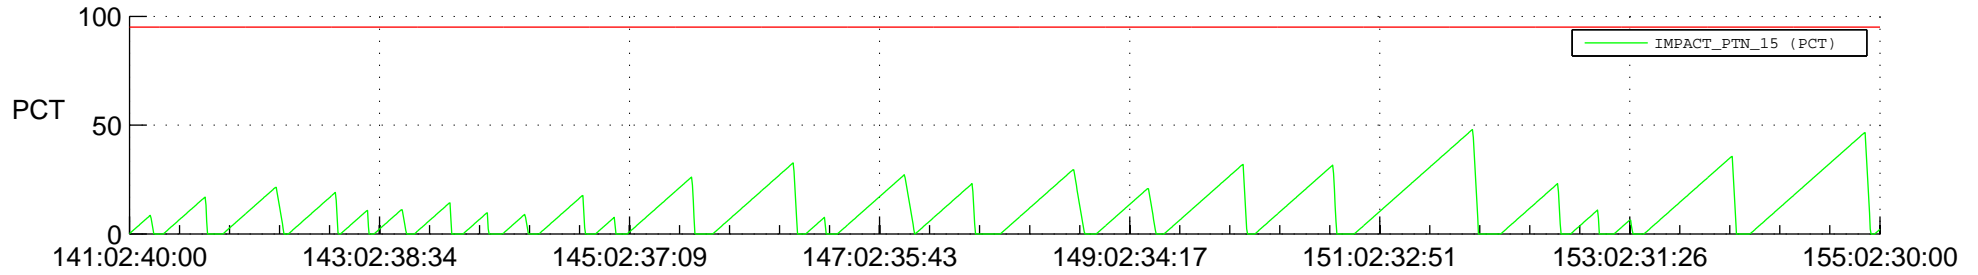

STEREO AHEAD SSR PCT Full Prediction

SWAVES_Percent_Full_Prediction

IMPACT_Percent_Full_Prediction

PLASTIC_Percent_Full_Prediction

Spacecraft_DownLink_Rate

Ground Time (2020:141:02:40:00.000 -2020:155:02:30:00.000)