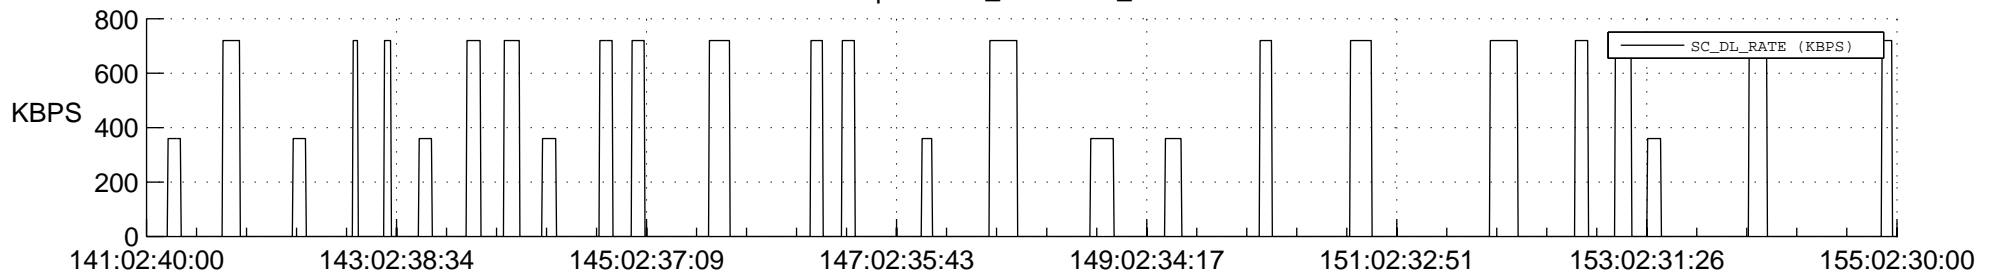

STEREO AHEAD SSR PCT Full Prediction

SWAVES_Percent_Full_Prediction

IMPACT_Percent_Full_Prediction

PLASTIC_Percent_Full_Prediction

Spacecraft_DownLink_Rate

Ground Time (2020:141:02:40:00.000 -2020:155:02:30:00.000)