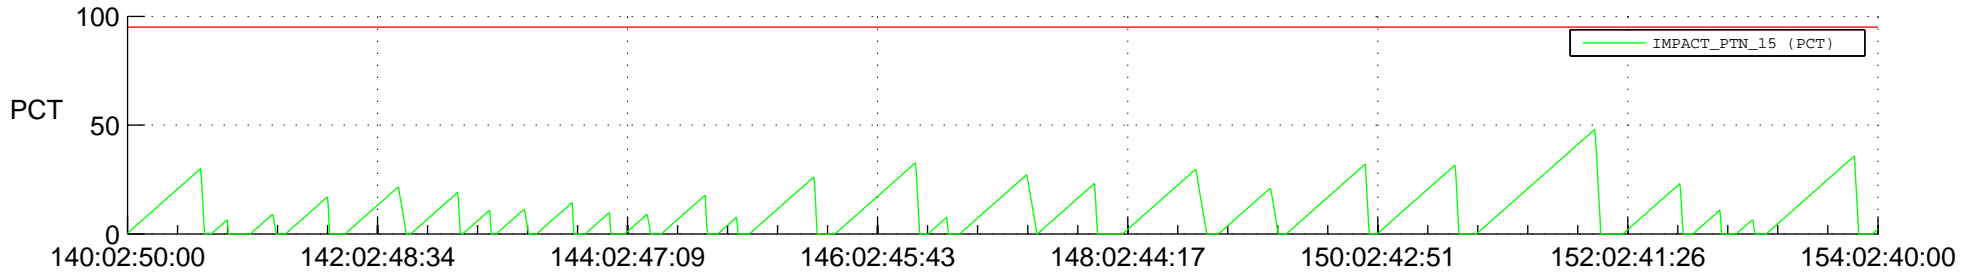

IMPACT_Percent_Full_Prediction