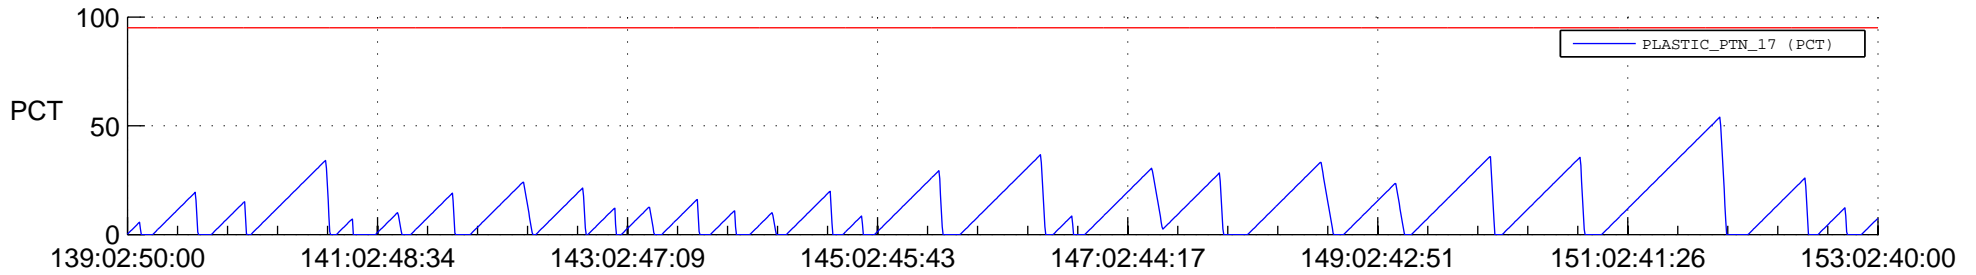

## SWAVES\_Percent\_Full\_Prediction

## Spacecraft\_DownLink\_Rate

Ground Time (2020:139:02:50:00.000 -2020:153:02:40:00.000)