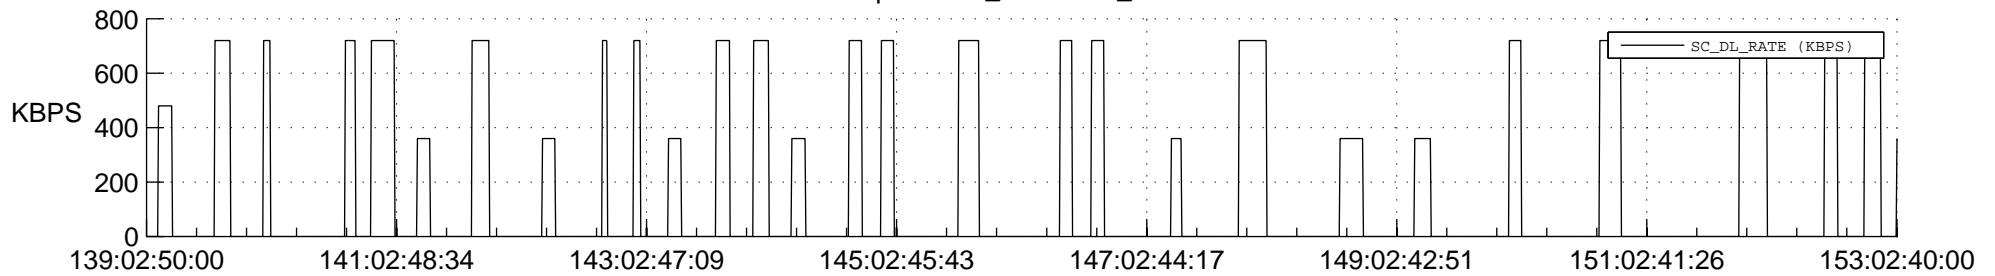

## Spacecraft\_DownLink\_Rate

Ground Time (2020:139:02:50:00.000 -2020:153:02:40:00.000)