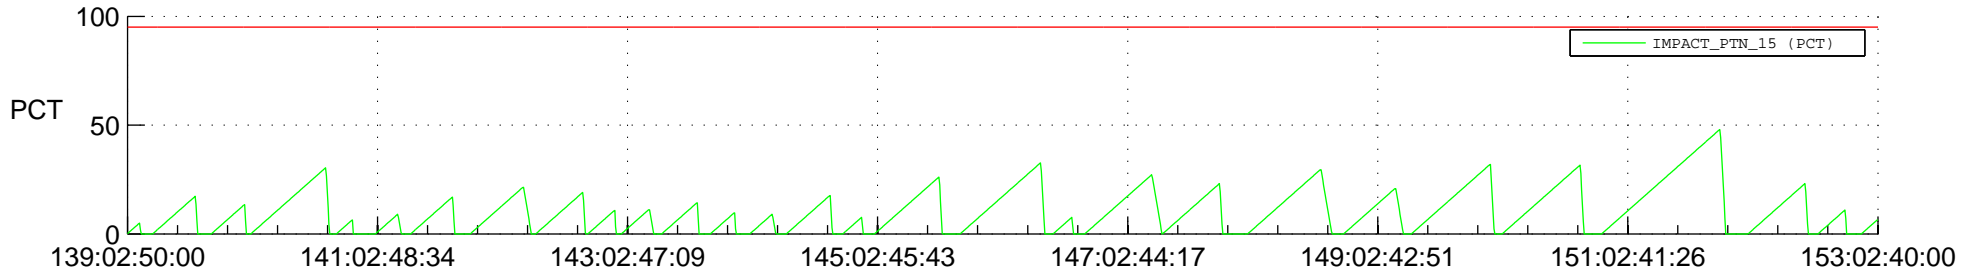

IMPACT_Percent_Full_Prediction