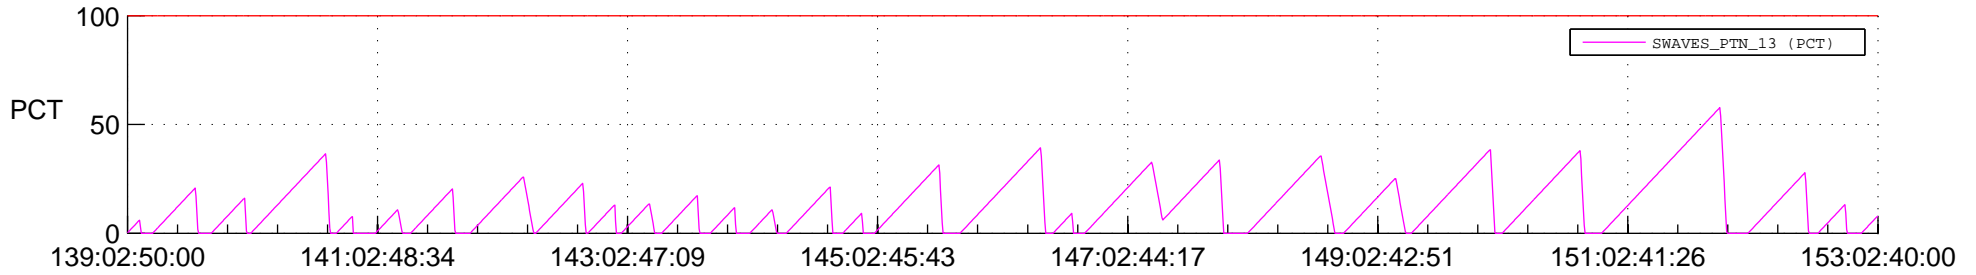

## SWAVES\_Percent\_Full\_Prediction

## Spacecraft\_DownLink\_Rate

Ground Time (2020:139:02:50:00.000 -2020:153:02:40:00.000)