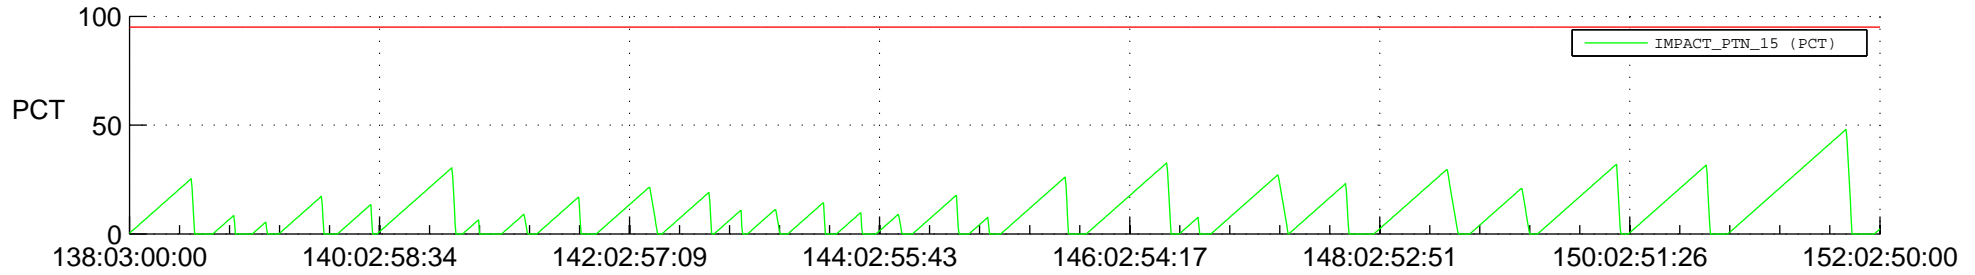

STEREO AHEAD SSR PCT Full Prediction

SWAVES_Percent_Full_Prediction

IMPACT_Percent_Full_Prediction

PLASTIC_Percent_Full_Prediction

Spacecraft_DownLink_Rate