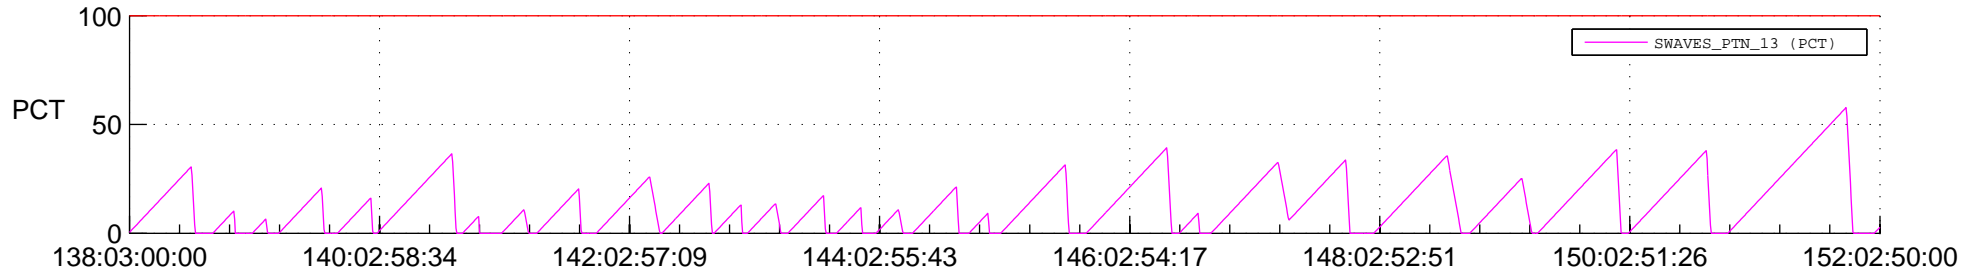

STEREO AHEAD SSR PCT Full Prediction

SWAVES_Percent_Full_Prediction

IMPACT_Percent_Full_Prediction

PLASTIC_Percent_Full_Prediction

Spacecraft_DownLink_Rate