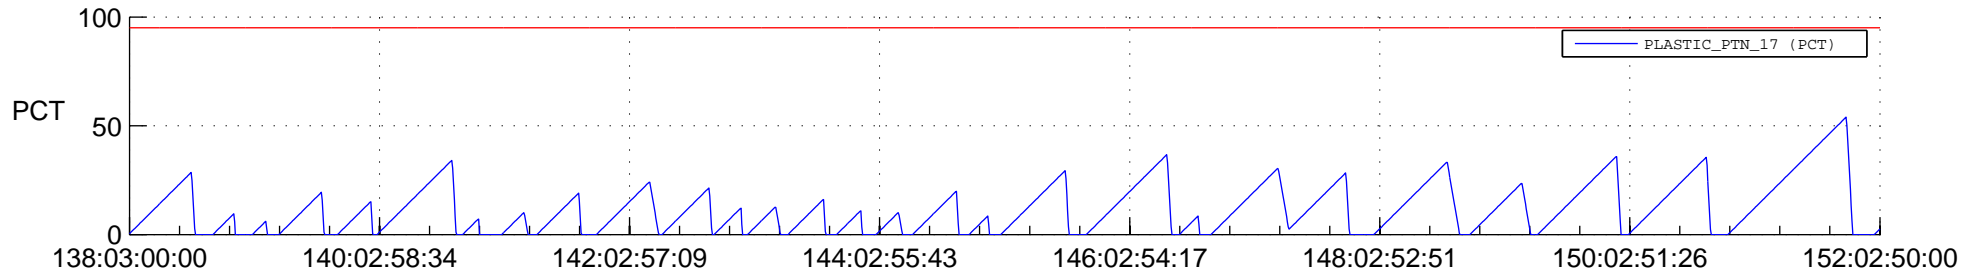

STEREO AHEAD SSR PCT Full Prediction

SWAVES_Percent_Full_Prediction

IMPACT_Percent_Full_Prediction

PLASTIC_Percent_Full_Prediction

Spacecraft_DownLink_Rate