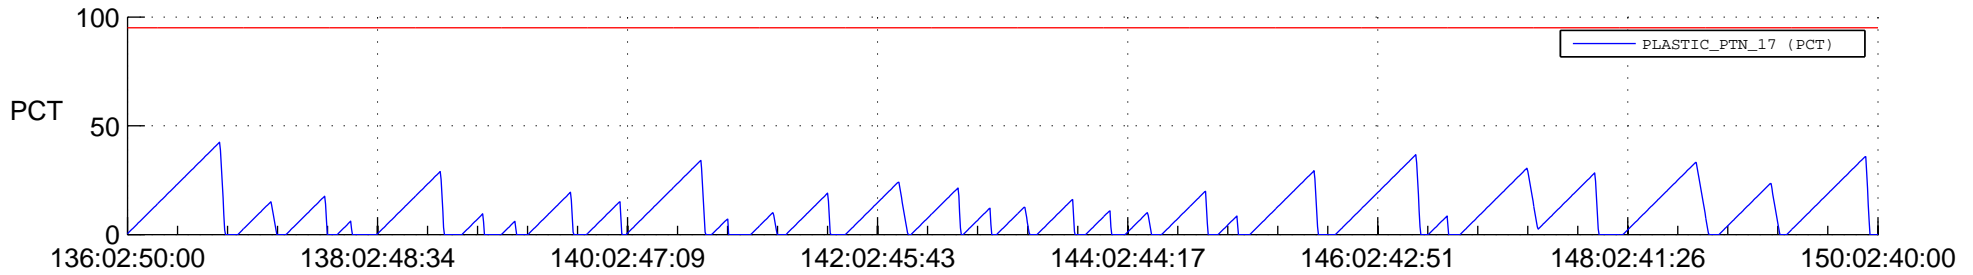

STEREO AHEAD SSR PCT Full Prediction

SWAVES_Percent_Full_Prediction

IMPACT_Percent_Full_Prediction

PLASTIC_Percent_Full_Prediction

Spacecraft_DownLink_Rate

Ground Time (2020:136:02:50:00.000 -2020:150:02:40:00.000)