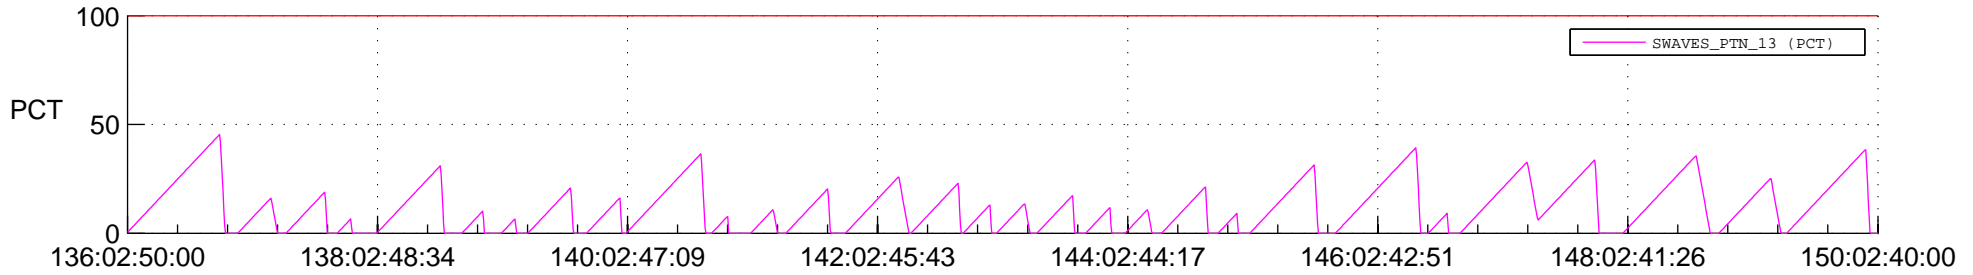

STEREO AHEAD SSR PCT Full Prediction

SWAVES_Percent_Full_Prediction

IMPACT_Percent_Full_Prediction

PLASTIC_Percent_Full_Prediction

Spacecraft_DownLink_Rate

Ground Time (2020:136:02:50:00.000 -2020:150:02:40:00.000)