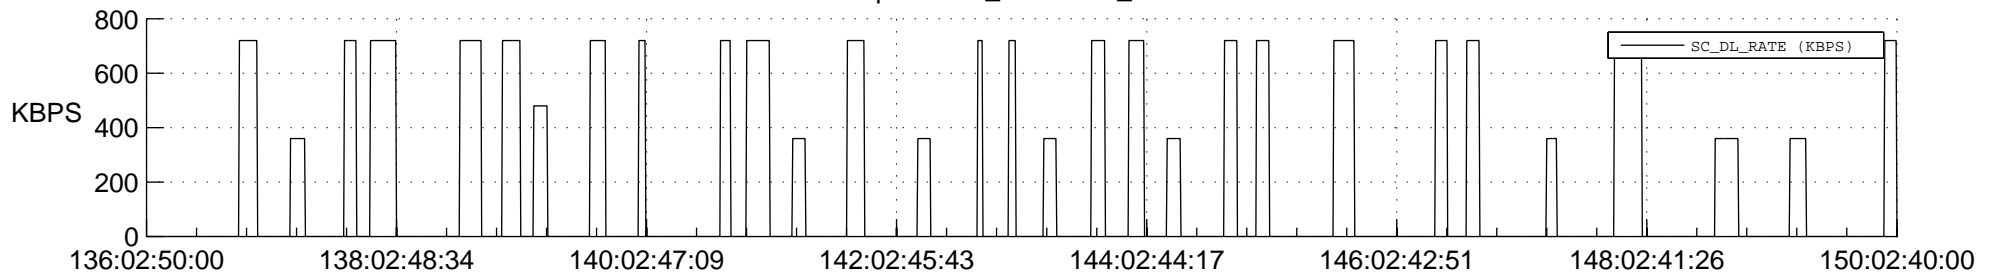

STEREO AHEAD SSR PCT Full Prediction

SWAVES_Percent_Full_Prediction

IMPACT_Percent_Full_Prediction

PLASTIC_Percent_Full_Prediction

Spacecraft_DownLink_Rate

Ground Time (2020:136:02:50:00.000 -2020:150:02:40:00.000)