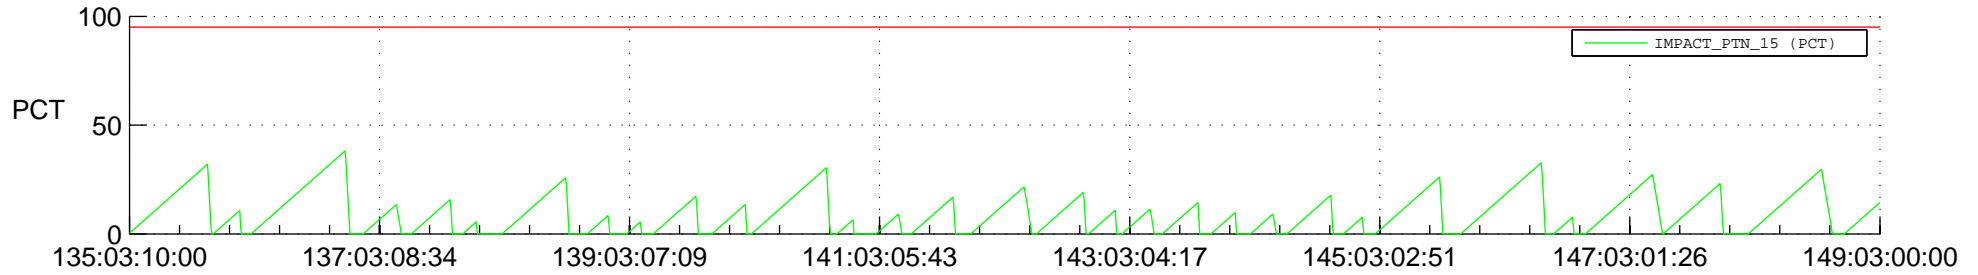

IMPACT_Percent_Full_Prediction