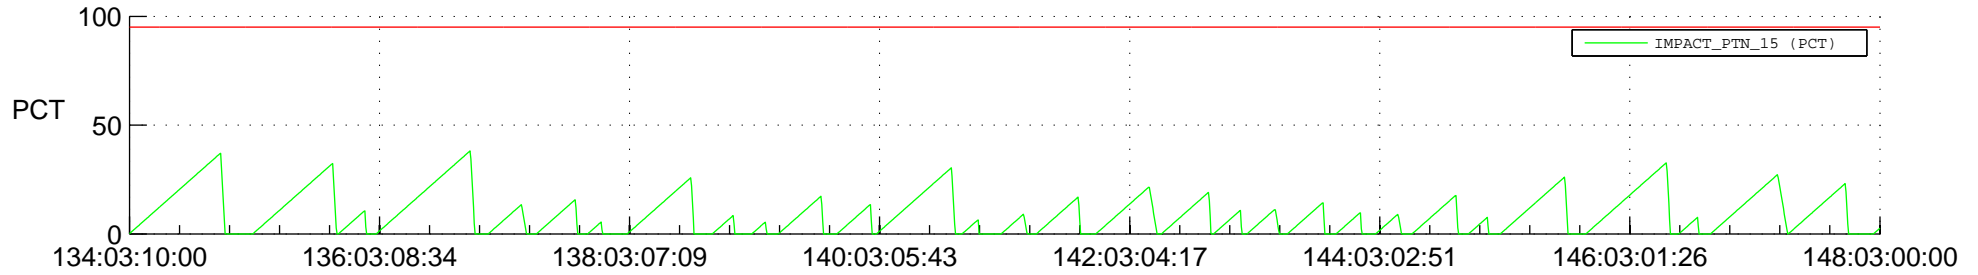

STEREO AHEAD SSR PCT Full Prediction

SWAVES_Percent_Full_Prediction

IMPACT_Percent_Full_Prediction

PLASTIC_Percent_Full_Prediction

Spacecraft_DownLink_Rate

Ground Time (2020:134:03:10:00.000 -2020:148:03:00:00.000)