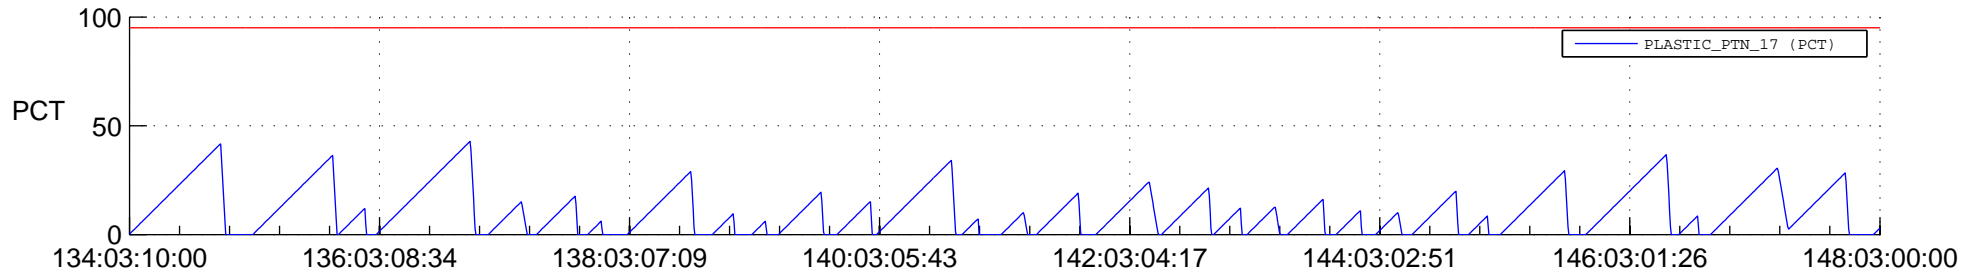

STEREO AHEAD SSR PCT Full Prediction

SWAVES_Percent_Full_Prediction

IMPACT_Percent_Full_Prediction

PLASTIC_Percent_Full_Prediction

Spacecraft_DownLink_Rate

Ground Time (2020:134:03:10:00.000 -2020:148:03:00:00.000)