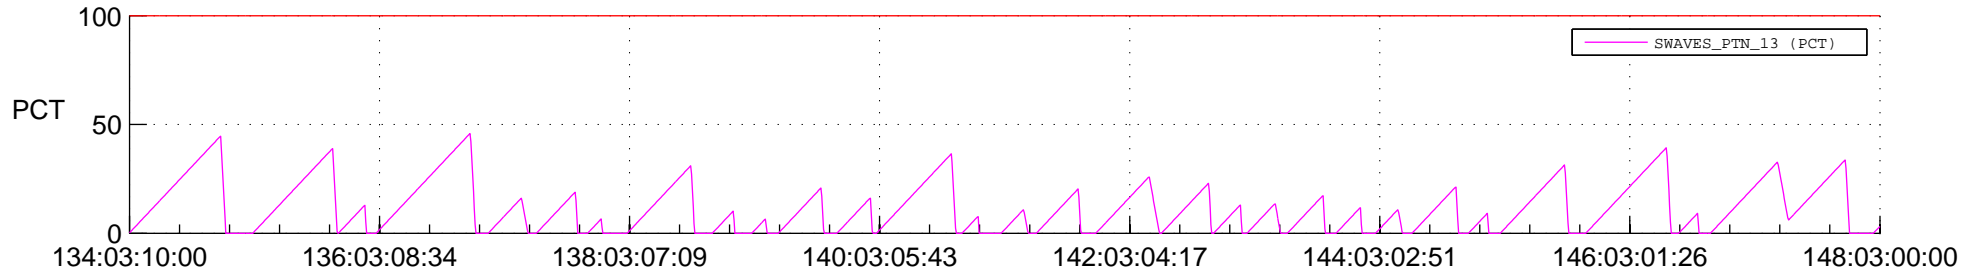

STEREO AHEAD SSR PCT Full Prediction

SWAVES_Percent_Full_Prediction

IMPACT_Percent_Full_Prediction

PLASTIC_Percent_Full_Prediction

Spacecraft_DownLink_Rate

Ground Time (2020:134:03:10:00.000 -2020:148:03:00:00.000)