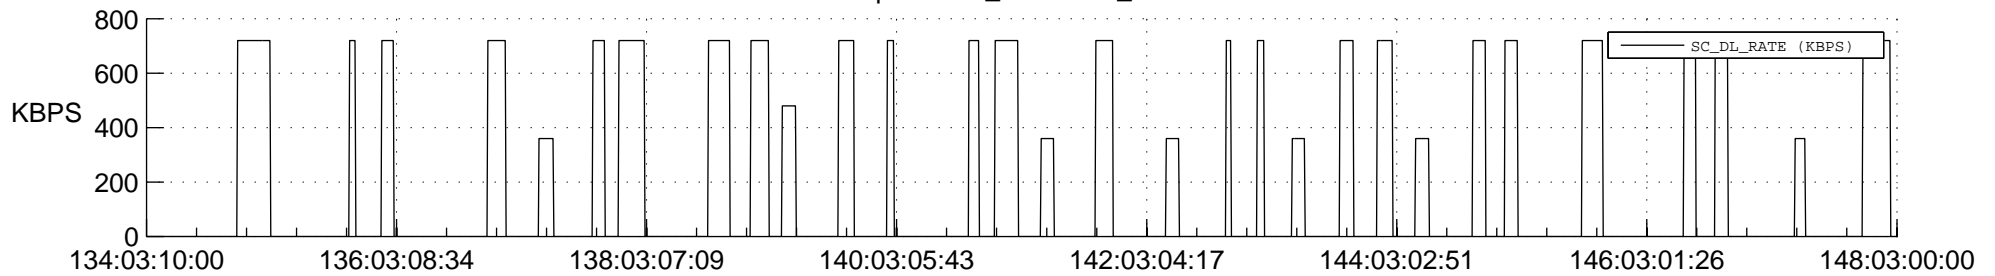

STEREO AHEAD SSR PCT Full Prediction

SWAVES_Percent_Full_Prediction

IMPACT_Percent_Full_Prediction

PLASTIC_Percent_Full_Prediction

Spacecraft_DownLink_Rate

Ground Time (2020:134:03:10:00.000 -2020:148:03:00:00.000)