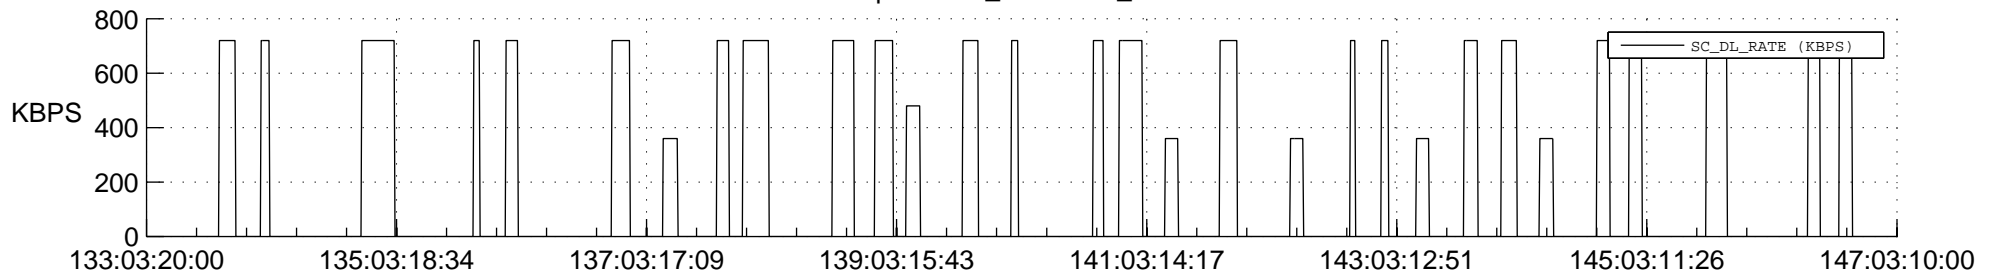

## Spacecraft\_DownLink\_Rate

Ground Time (2020:133:03:20:00.000 -2020:147:03:10:00.000)