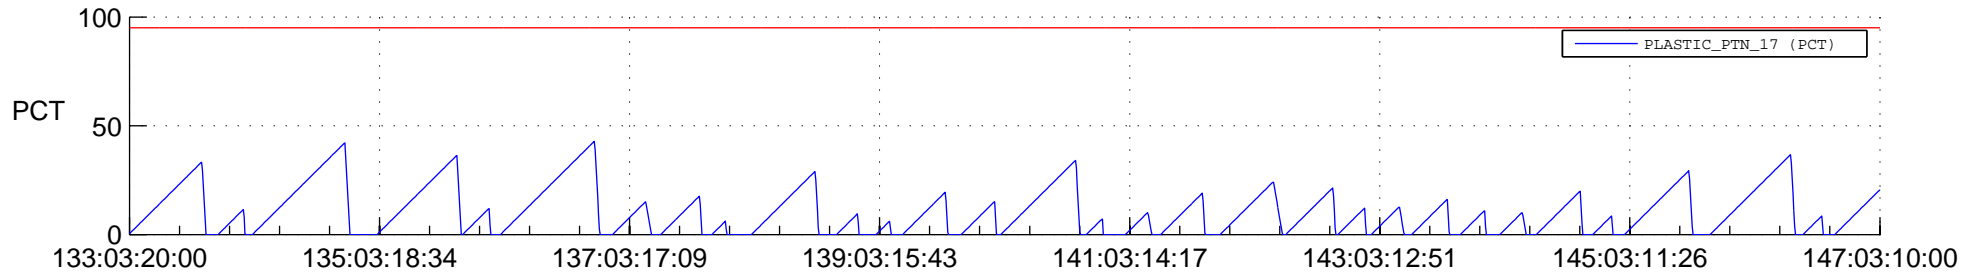

## SWAVES\_Percent\_Full\_Prediction

## Spacecraft\_DownLink\_Rate

Ground Time (2020:133:03:20:00.000 -2020:147:03:10:00.000)