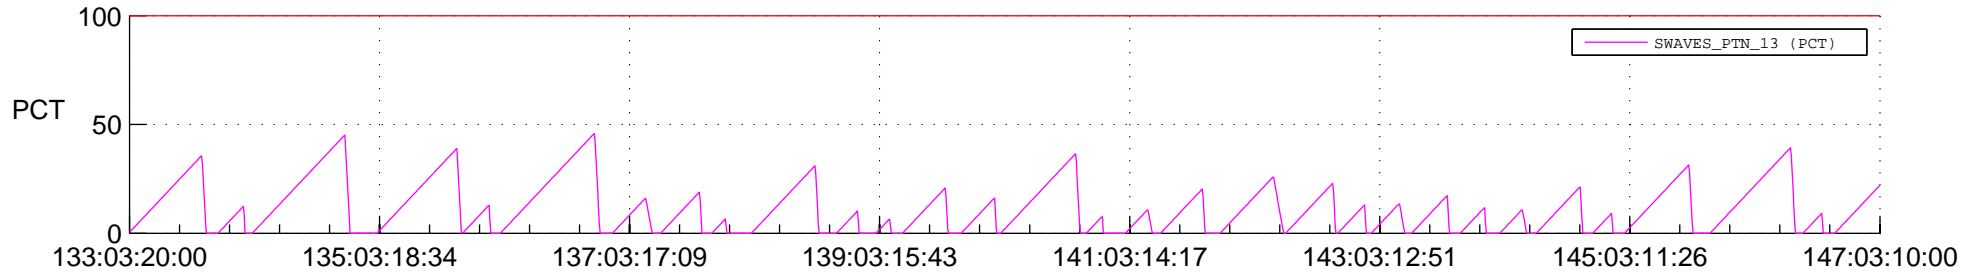

## SWAVES\_Percent\_Full\_Prediction

## Spacecraft\_DownLink\_Rate

Ground Time (2020:133:03:20:00.000 -2020:147:03:10:00.000)