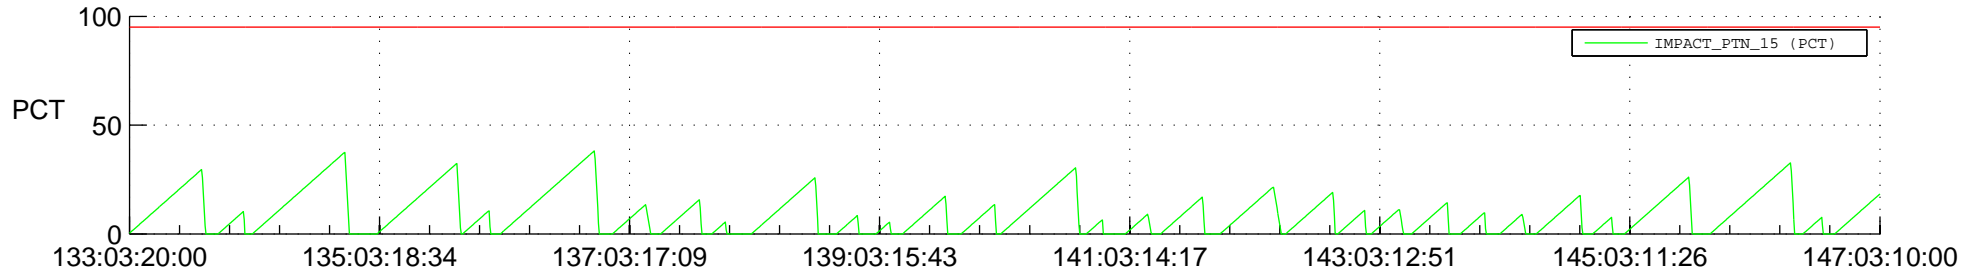

IMPACT_Percent_Full_Prediction