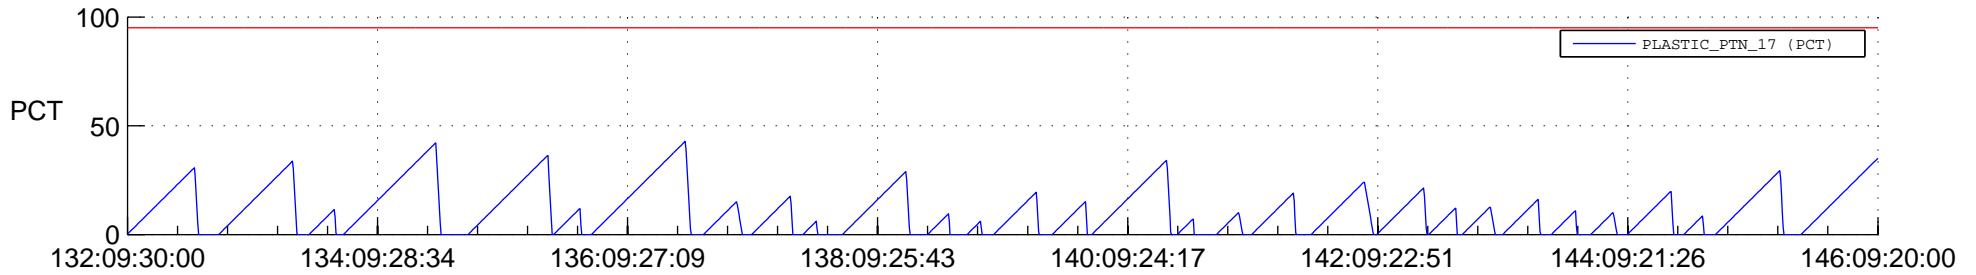

STEREO AHEAD SSR PCT Full Prediction

SWAVES_Percent_Full_Prediction

IMPACT_Percent_Full_Prediction

PLASTIC_Percent_Full_Prediction

Spacecraft_DownLink_Rate

Ground Time (2020:132:09:30:00.000 -2020:146:09:20:00.000)