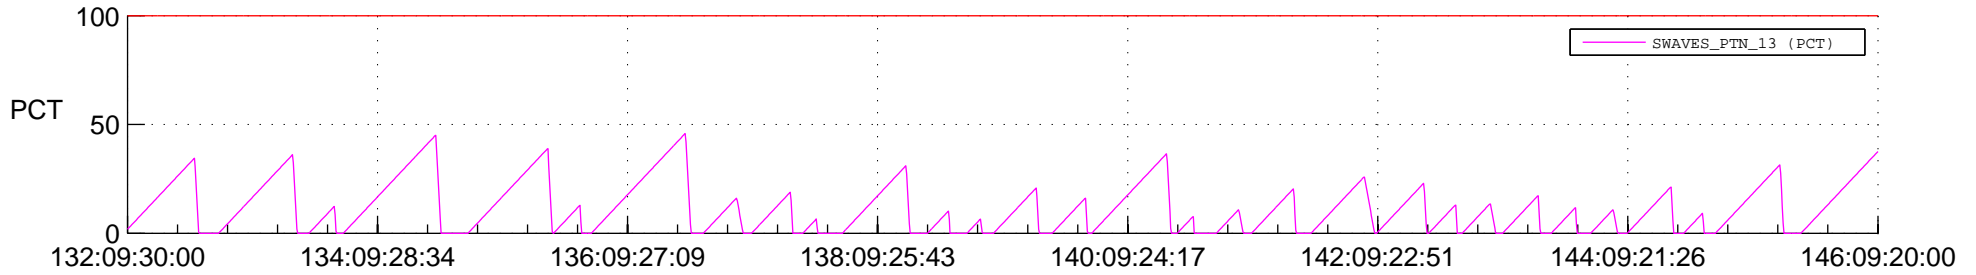

STEREO AHEAD SSR PCT Full Prediction

SWAVES_Percent_Full_Prediction

IMPACT_Percent_Full_Prediction

PLASTIC_Percent_Full_Prediction

Spacecraft_DownLink_Rate

Ground Time (2020:132:09:30:00.000 -2020:146:09:20:00.000)