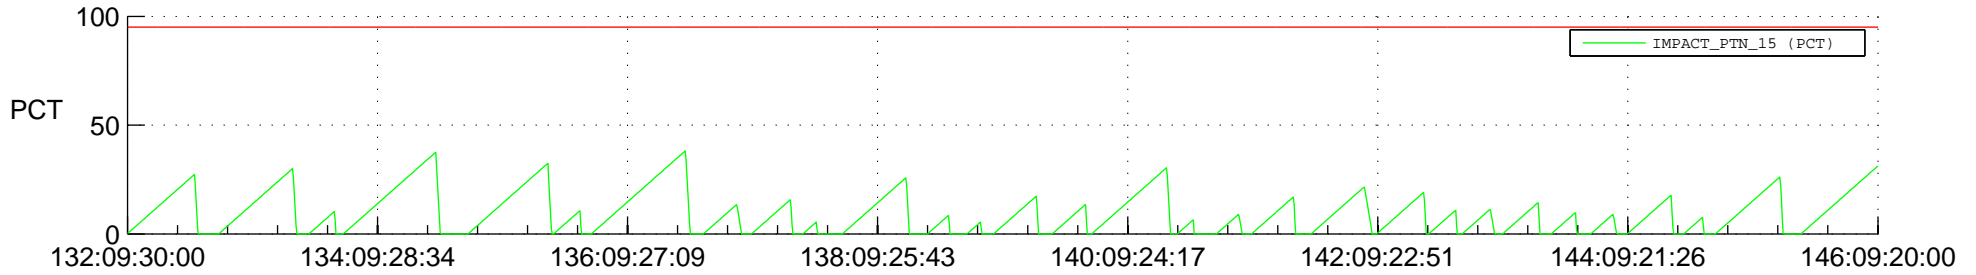

STEREO AHEAD SSR PCT Full Prediction

SWAVES_Percent_Full_Prediction

IMPACT_Percent_Full_Prediction

PLASTIC_Percent_Full_Prediction

Spacecraft_DownLink_Rate

Ground Time (2020:132:09:30:00.000 -2020:146:09:20:00.000)