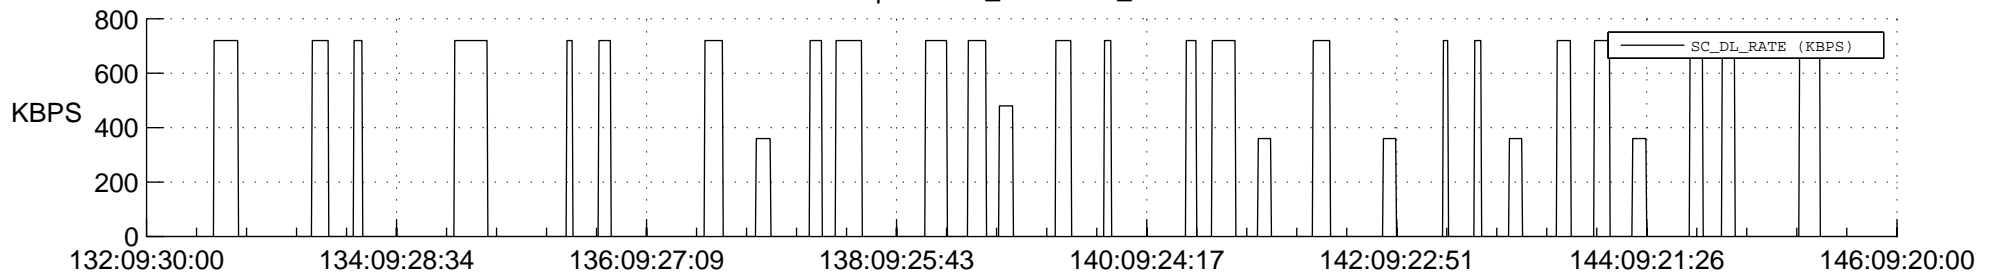

STEREO AHEAD SSR PCT Full Prediction

SWAVES_Percent_Full_Prediction

IMPACT_Percent_Full_Prediction

PLASTIC_Percent_Full_Prediction

Spacecraft_DownLink_Rate

Ground Time (2020:132:09:30:00.000 -2020:146:09:20:00.000)