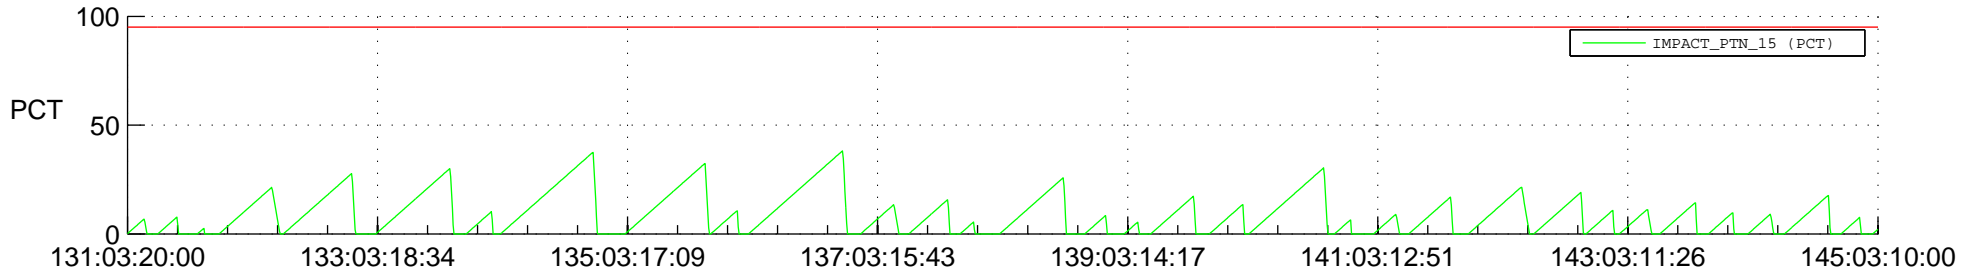

IMPACT_Percent_Full_Prediction