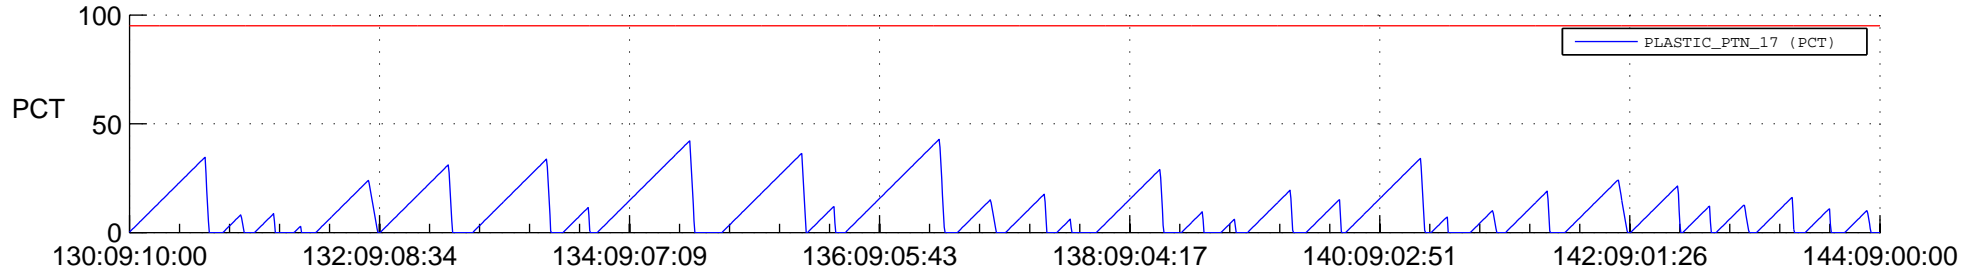

PLASTIC_Percent_Full_Prediction