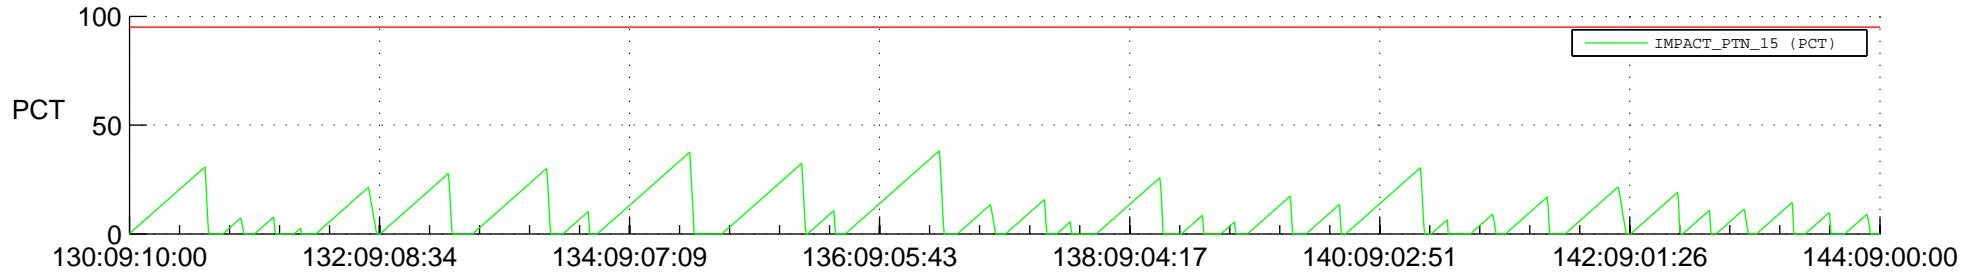

IMPACT_Percent_Full_Prediction