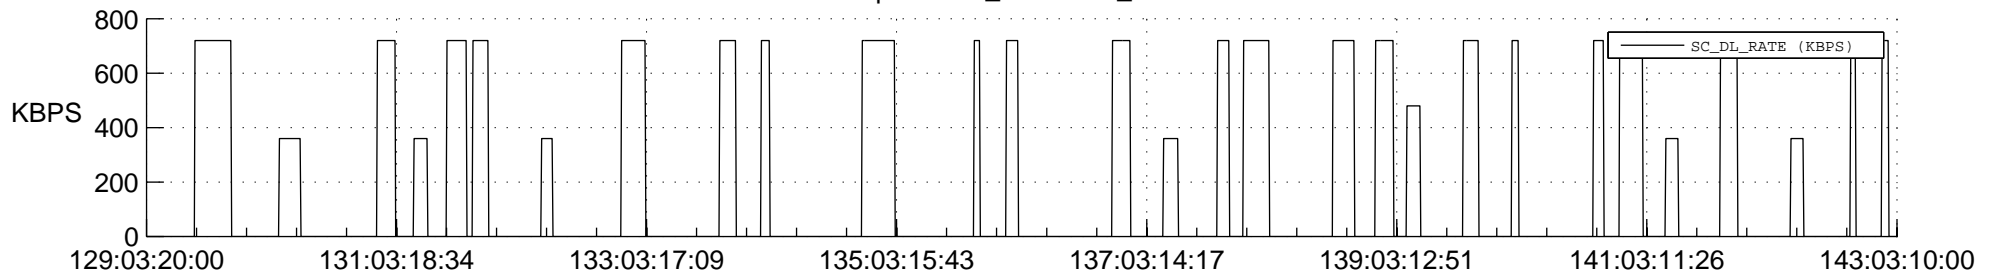

## Spacecraft\_DownLink\_Rate

Ground Time (2020:129:03:20:00.000 -2020:143:03:10:00.000)