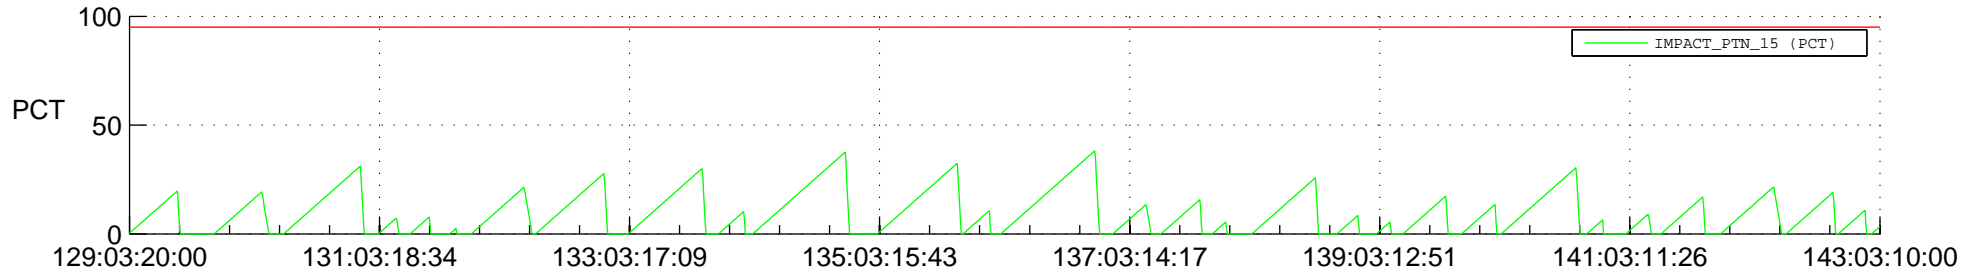

IMPACT_Percent_Full_Prediction