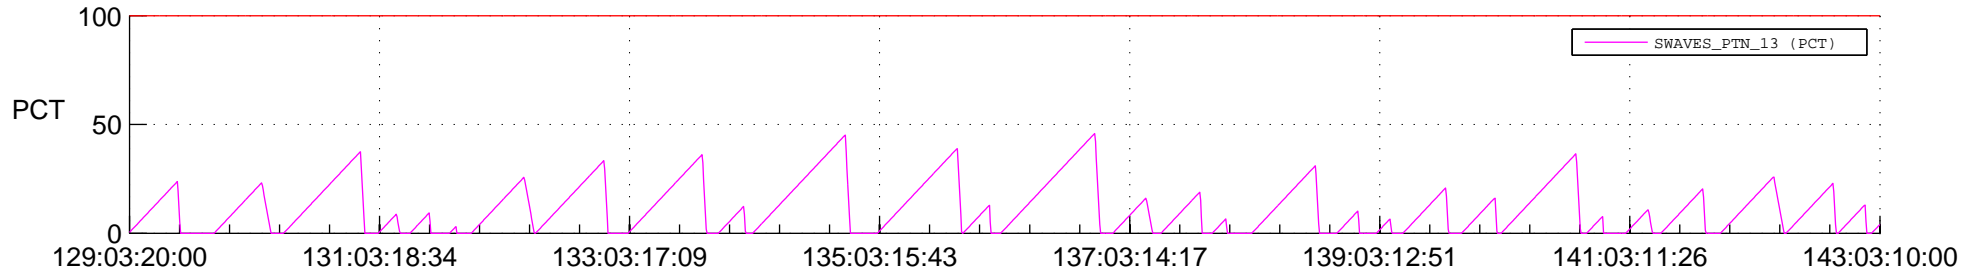

## SWAVES\_Percent\_Full\_Prediction

## Spacecraft\_DownLink\_Rate

Ground Time (2020:129:03:20:00.000 -2020:143:03:10:00.000)