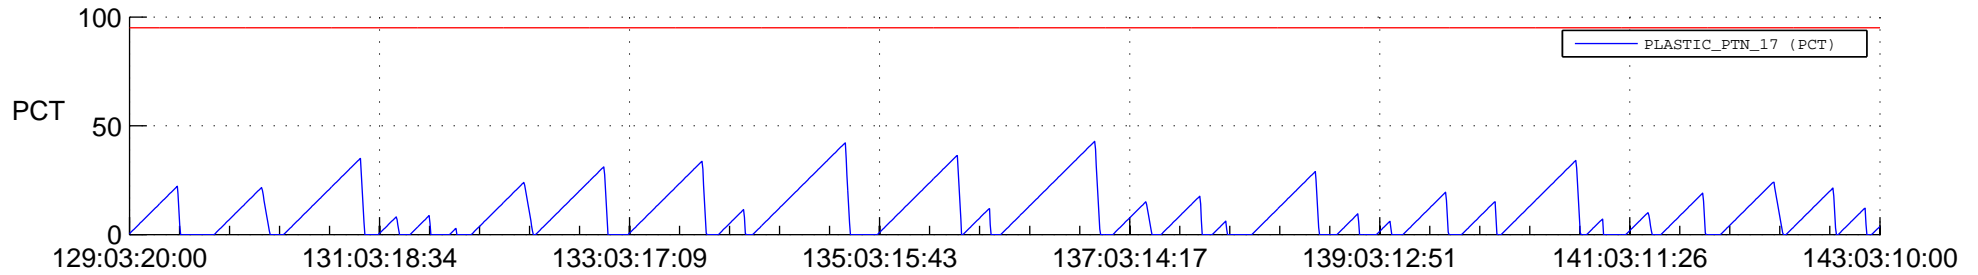

## SWAVES\_Percent\_Full\_Prediction

## Spacecraft\_DownLink\_Rate

Ground Time (2020:129:03:20:00.000 -2020:143:03:10:00.000)