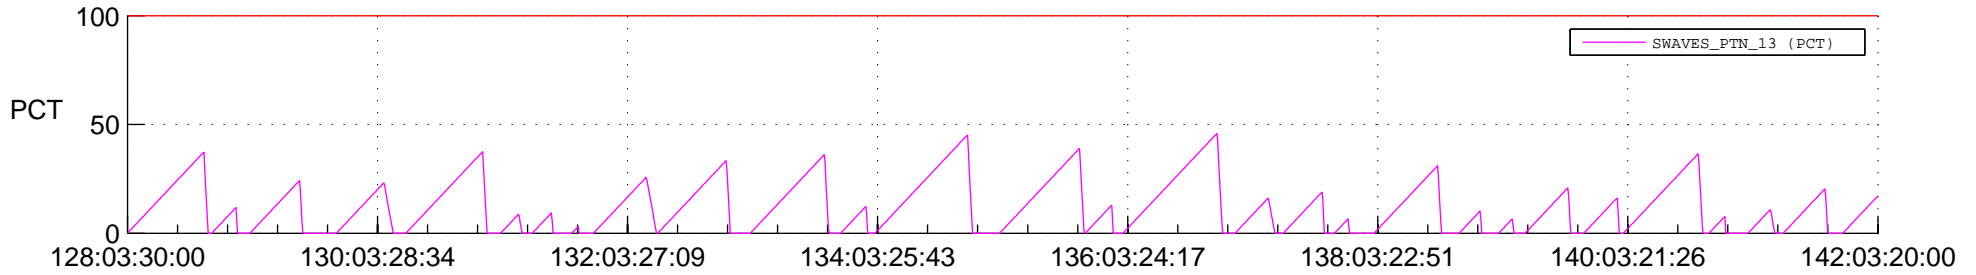

STEREO AHEAD SSR PCT Full Prediction

SWAVES_Percent_Full_Prediction

IMPACT_Percent_Full_Prediction

PLASTIC_Percent_Full_Prediction

Spacecraft_DownLink_Rate

Ground Time (2020:128:03:30:00.000 -2020:142:03:20:00.000)