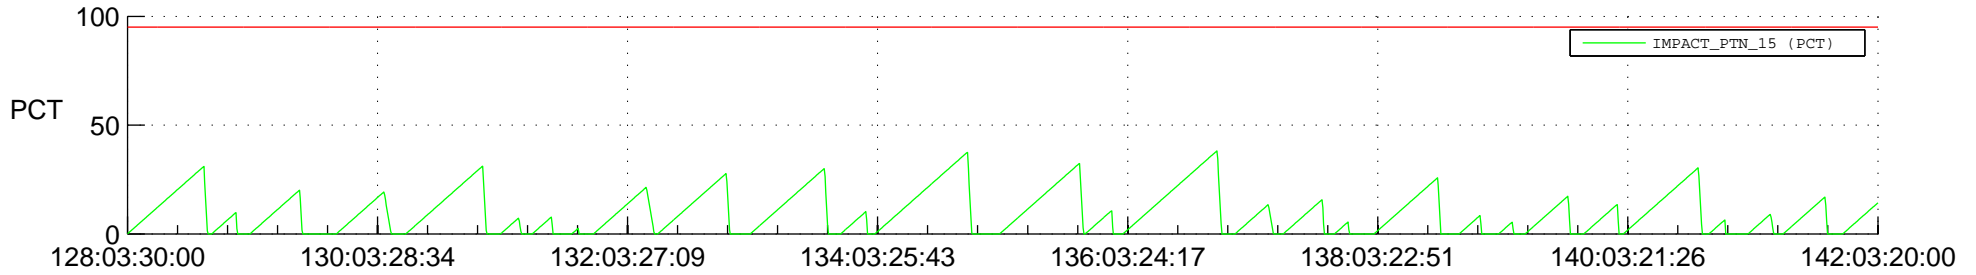

STEREO AHEAD SSR PCT Full Prediction

SWAVES_Percent_Full_Prediction

IMPACT_Percent_Full_Prediction

PLASTIC_Percent_Full_Prediction

Spacecraft_DownLink_Rate

Ground Time (2020:128:03:30:00.000 -2020:142:03:20:00.000)