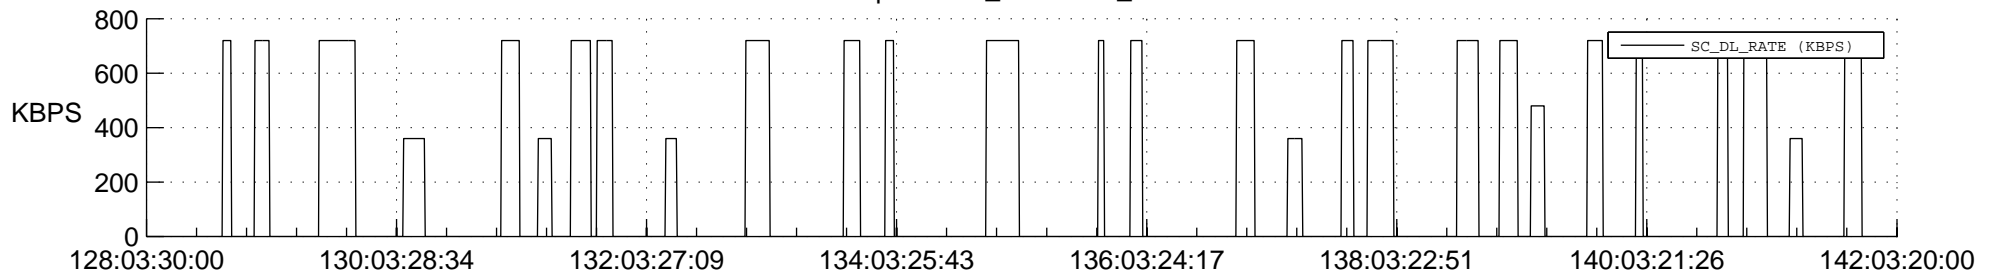

STEREO AHEAD SSR PCT Full Prediction

SWAVES_Percent_Full_Prediction

IMPACT_Percent_Full_Prediction

PLASTIC_Percent_Full_Prediction

Spacecraft_DownLink_Rate

Ground Time (2020:128:03:30:00.000 -2020:142:03:20:00.000)