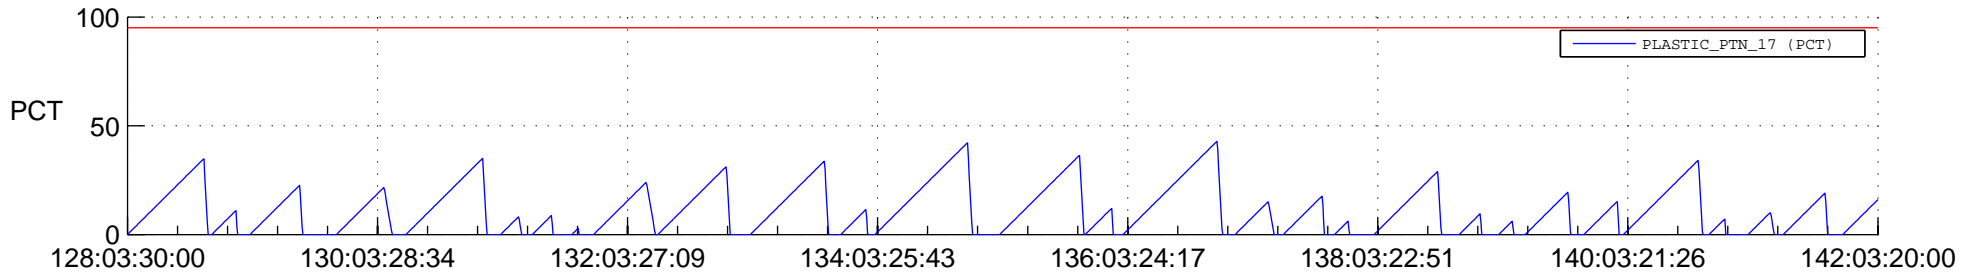

STEREO AHEAD SSR PCT Full Prediction

SWAVES_Percent_Full_Prediction

IMPACT_Percent_Full_Prediction

PLASTIC_Percent_Full_Prediction

Spacecraft_DownLink_Rate

Ground Time (2020:128:03:30:00.000 -2020:142:03:20:00.000)