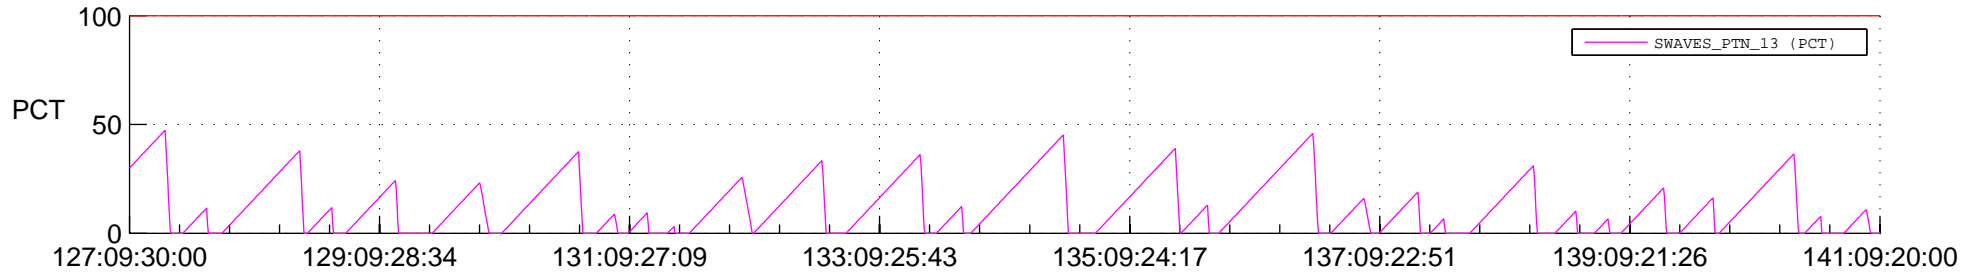

STEREO AHEAD SSR PCT Full Prediction

SWAVES_Percent_Full_Prediction

IMPACT_Percent_Full_Prediction

PLASTIC_Percent_Full_Prediction

Spacecraft_DownLink_Rate