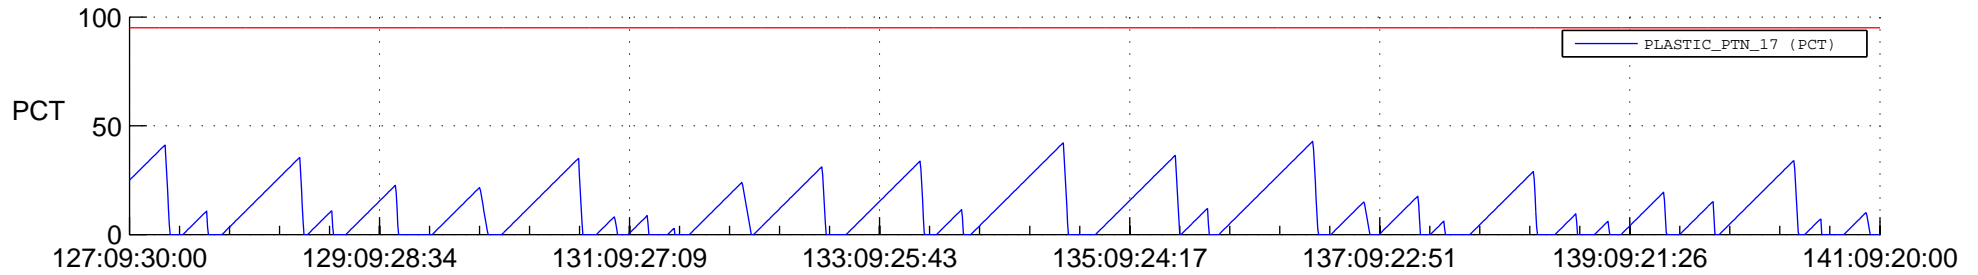

STEREO AHEAD SSR PCT Full Prediction

SWAVES_Percent_Full_Prediction

IMPACT_Percent_Full_Prediction

PLASTIC_Percent_Full_Prediction

Spacecraft_DownLink_Rate