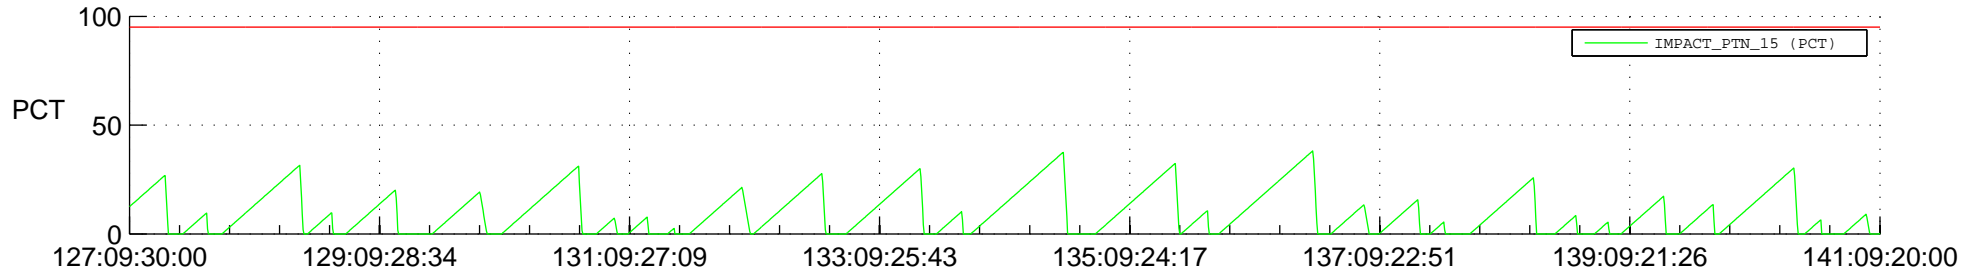

STEREO AHEAD SSR PCT Full Prediction

SWAVES_Percent_Full_Prediction

IMPACT_Percent_Full_Prediction

PLASTIC_Percent_Full_Prediction

Spacecraft_DownLink_Rate