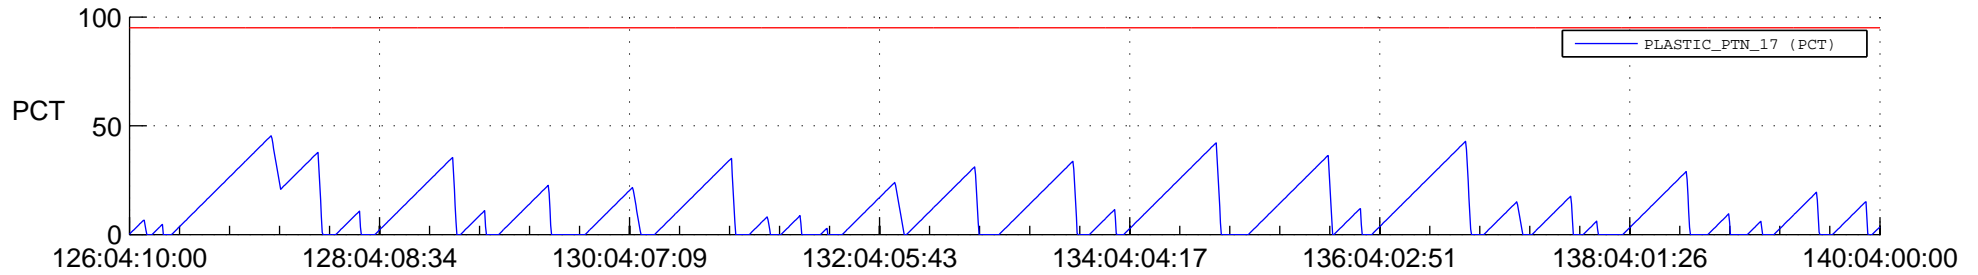

STEREO AHEAD SSR PCT Full Prediction

SWAVES_Percent_Full_Prediction

IMPACT_Percent_Full_Prediction

PLASTIC_Percent_Full_Prediction

Spacecraft_DownLink_Rate