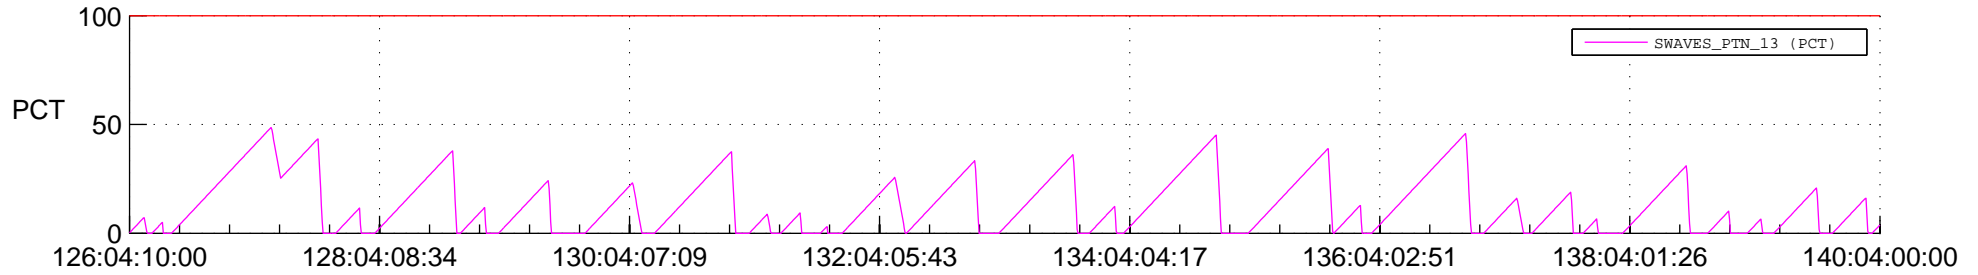

STEREO AHEAD SSR PCT Full Prediction

SWAVES_Percent_Full_Prediction

IMPACT_Percent_Full_Prediction

PLASTIC_Percent_Full_Prediction

Spacecraft_DownLink_Rate