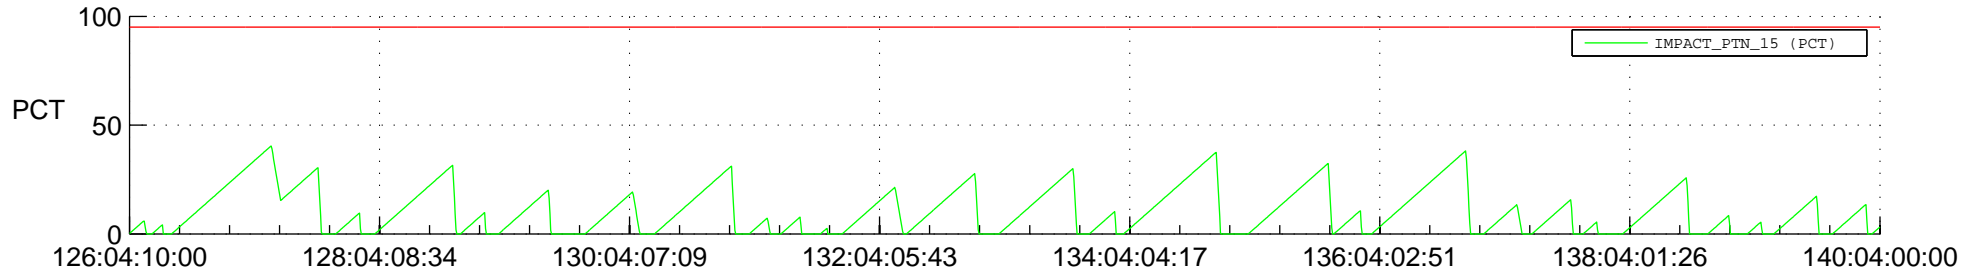

STEREO AHEAD SSR PCT Full Prediction

SWAVES_Percent_Full_Prediction

IMPACT_Percent_Full_Prediction

PLASTIC_Percent_Full_Prediction

Spacecraft_DownLink_Rate