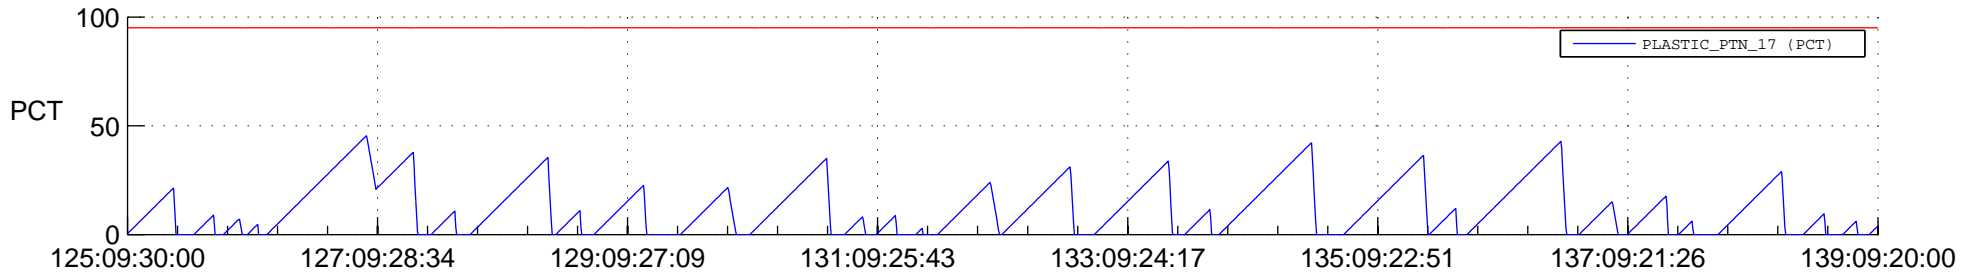

STEREO AHEAD SSR PCT Full Prediction

SWAVES_Percent_Full_Prediction

IMPACT_Percent_Full_Prediction

PLASTIC_Percent_Full_Prediction

Spacecraft_DownLink_Rate

Ground Time (2020:125:09:30:00.000 -2020:139:09:20:00.000)