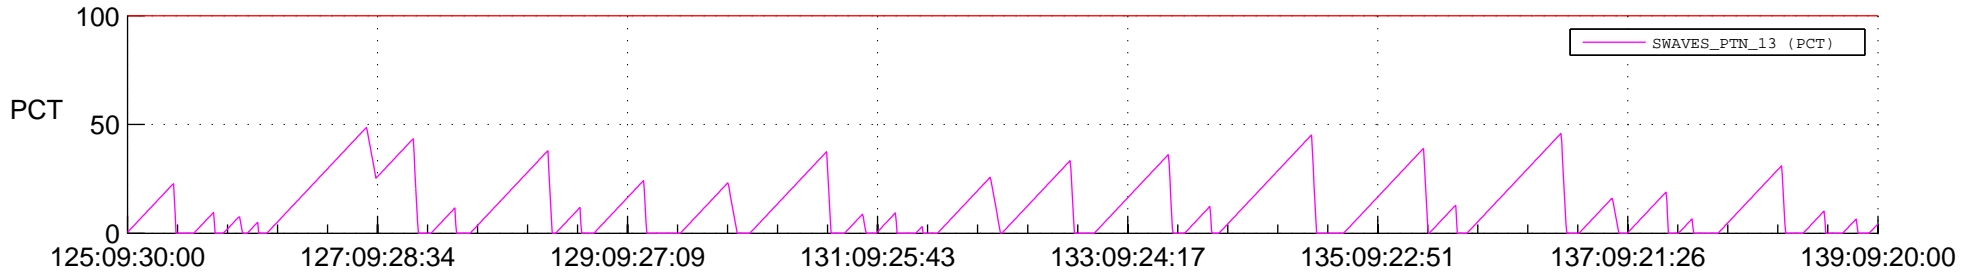

STEREO AHEAD SSR PCT Full Prediction

SWAVES_Percent_Full_Prediction

IMPACT_Percent_Full_Prediction

PLASTIC_Percent_Full_Prediction

Spacecraft_DownLink_Rate

Ground Time (2020:125:09:30:00.000 -2020:139:09:20:00.000)