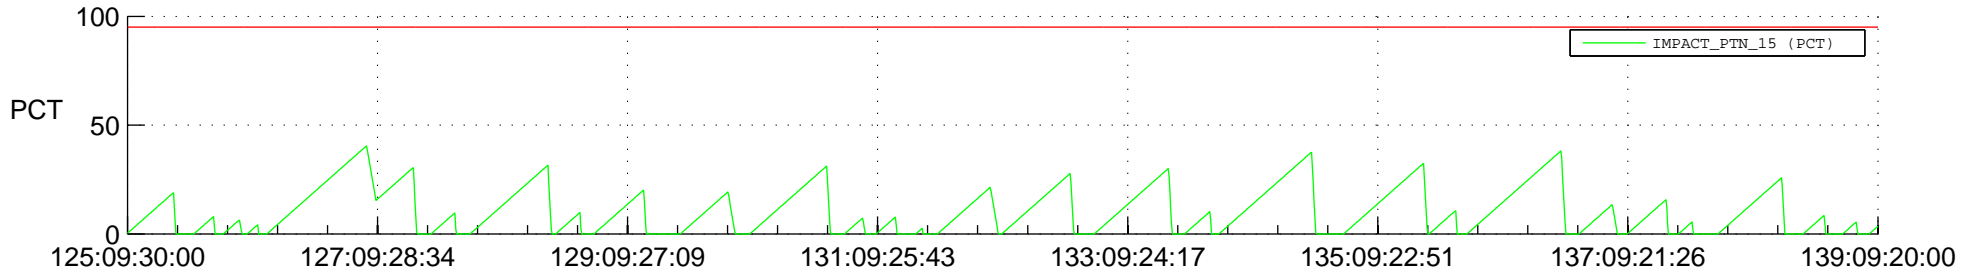

STEREO AHEAD SSR PCT Full Prediction

SWAVES_Percent_Full_Prediction

IMPACT_Percent_Full_Prediction

PLASTIC_Percent_Full_Prediction

Spacecraft_DownLink_Rate

Ground Time (2020:125:09:30:00.000 -2020:139:09:20:00.000)