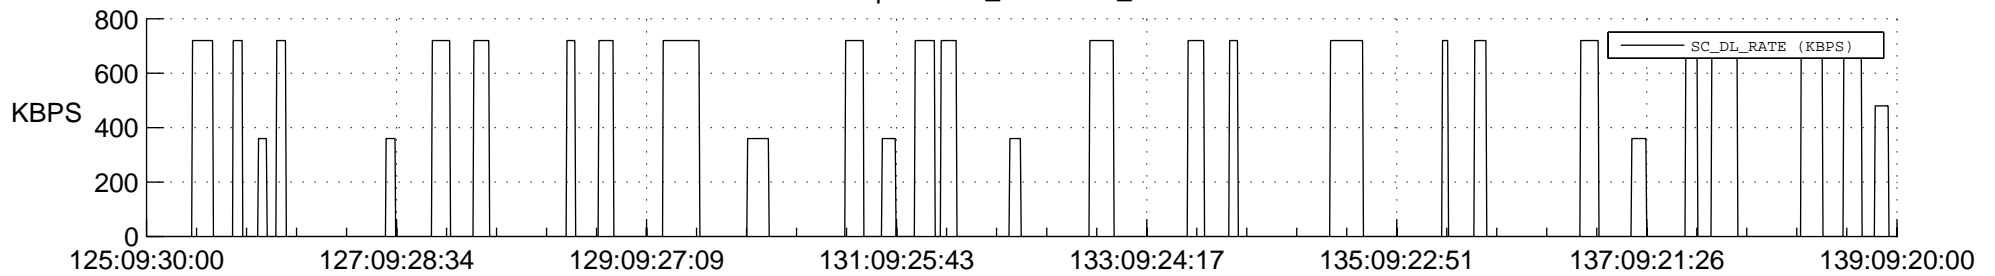

STEREO AHEAD SSR PCT Full Prediction

SWAVES_Percent_Full_Prediction

IMPACT_Percent_Full_Prediction

PLASTIC_Percent_Full_Prediction

Spacecraft_DownLink_Rate

Ground Time (2020:125:09:30:00.000 -2020:139:09:20:00.000)