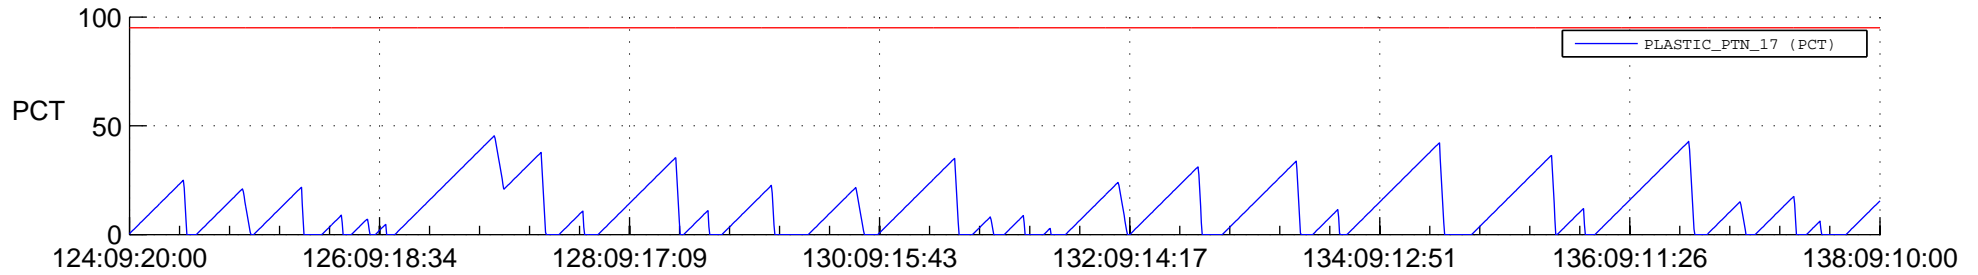

STEREO AHEAD SSR PCT Full Prediction

SWAVES_Percent_Full_Prediction

IMPACT_Percent_Full_Prediction

PLASTIC_Percent_Full_Prediction

Spacecraft_DownLink_Rate

Ground Time (2020:124:09:20:00.000 -2020:138:09:10:00.000)