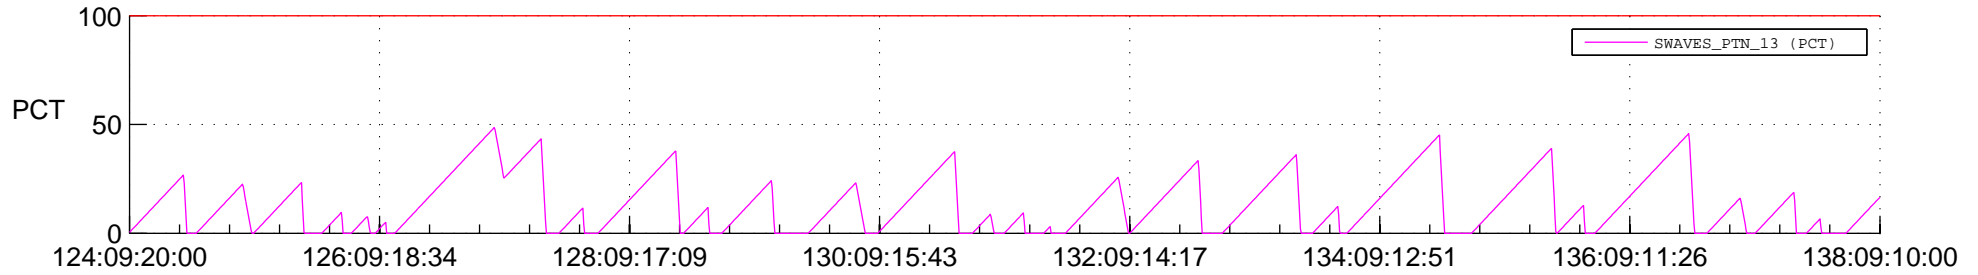

STEREO AHEAD SSR PCT Full Prediction

SWAVES_Percent_Full_Prediction

IMPACT_Percent_Full_Prediction

PLASTIC_Percent_Full_Prediction

Spacecraft_DownLink_Rate

Ground Time (2020:124:09:20:00.000 -2020:138:09:10:00.000)