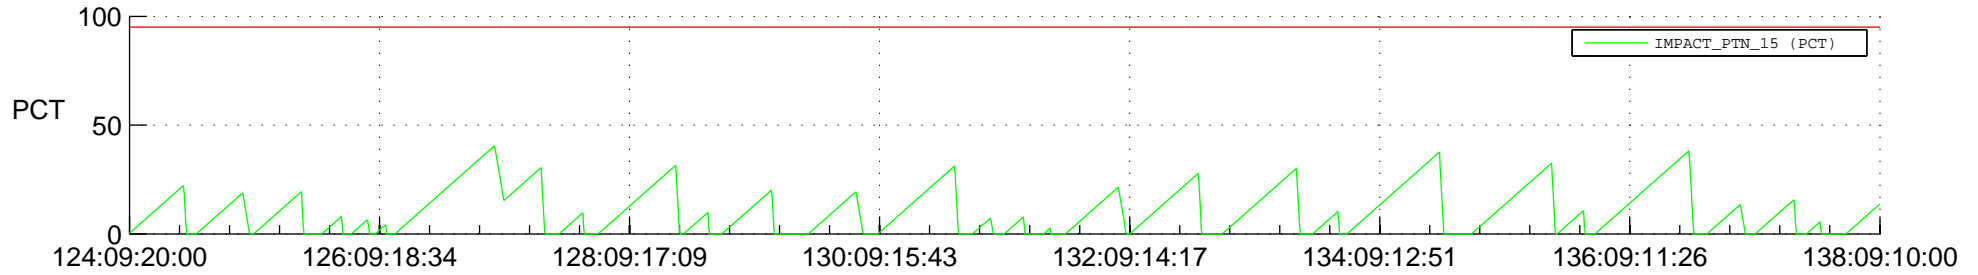

STEREO AHEAD SSR PCT Full Prediction

SWAVES_Percent_Full_Prediction

IMPACT_Percent_Full_Prediction

PLASTIC_Percent_Full_Prediction

Spacecraft_DownLink_Rate

Ground Time (2020:124:09:20:00.000 -2020:138:09:10:00.000)