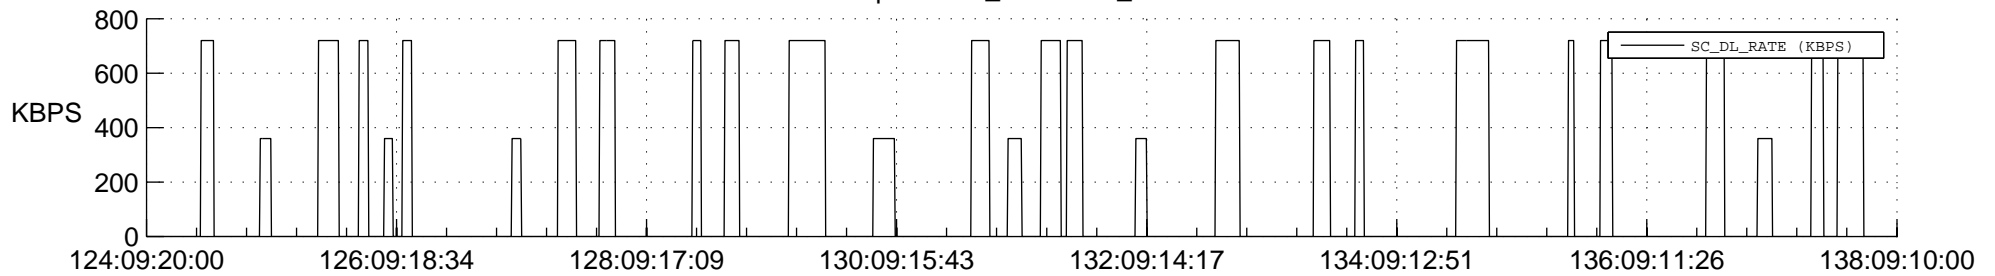

STEREO AHEAD SSR PCT Full Prediction

SWAVES_Percent_Full_Prediction

IMPACT_Percent_Full_Prediction

PLASTIC_Percent_Full_Prediction

Spacecraft_DownLink_Rate

Ground Time (2020:124:09:20:00.000 -2020:138:09:10:00.000)