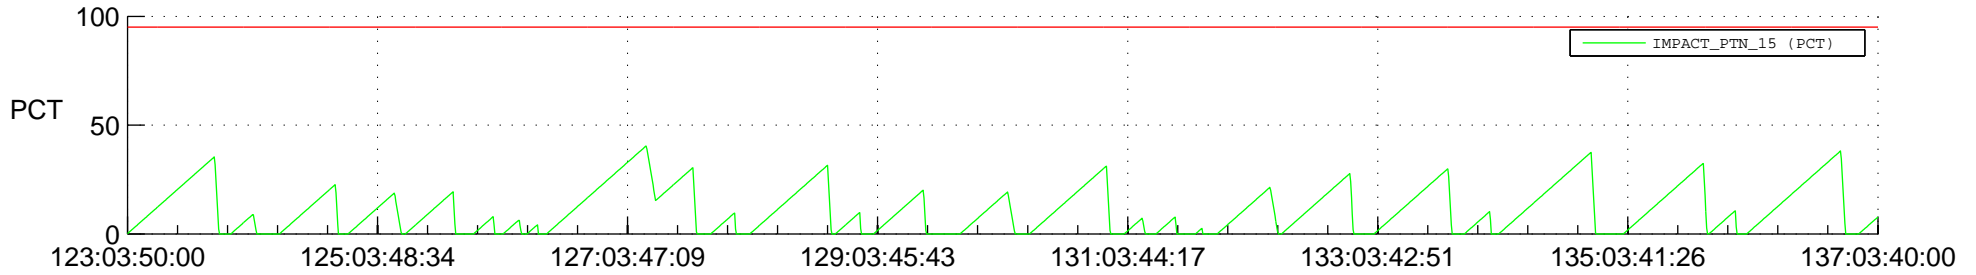

IMPACT_Percent_Full_Prediction