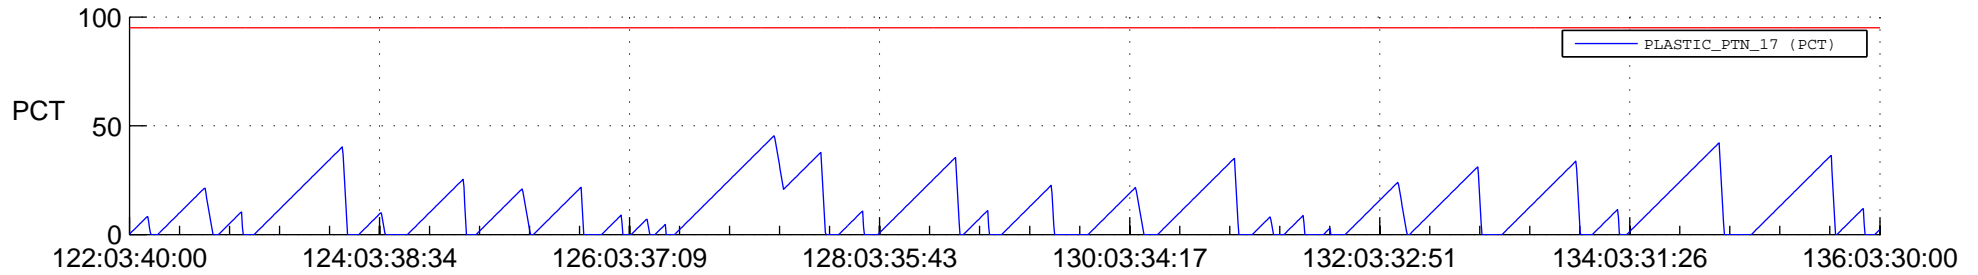

STEREO AHEAD SSR PCT Full Prediction

SWAVES_Percent_Full_Prediction

IMPACT_Percent_Full_Prediction

PLASTIC_Percent_Full_Prediction

Spacecraft_DownLink_Rate