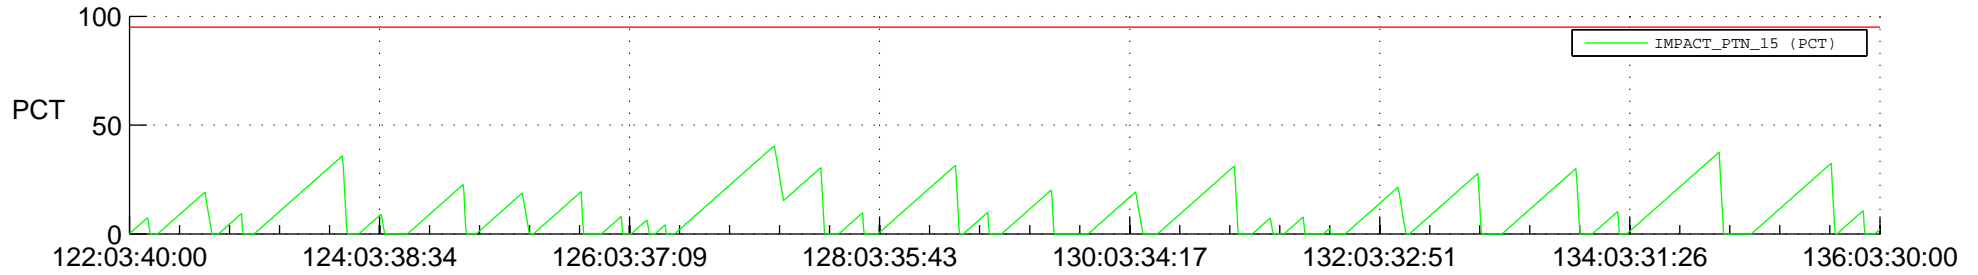

STEREO AHEAD SSR PCT Full Prediction

SWAVES_Percent_Full_Prediction

IMPACT_Percent_Full_Prediction

PLASTIC_Percent_Full_Prediction

Spacecraft_DownLink_Rate