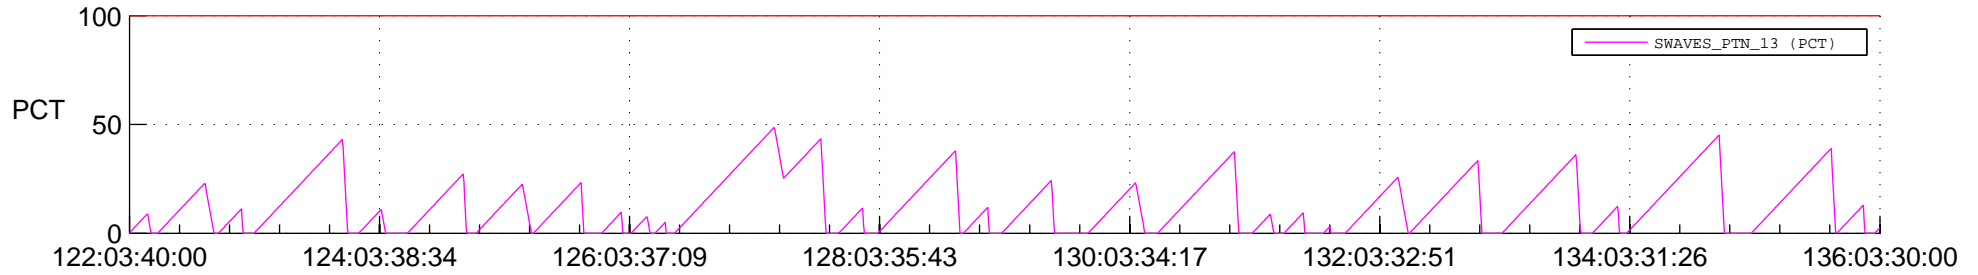

STEREO AHEAD SSR PCT Full Prediction

SWAVES_Percent_Full_Prediction

IMPACT_Percent_Full_Prediction

PLASTIC_Percent_Full_Prediction

Spacecraft_DownLink_Rate