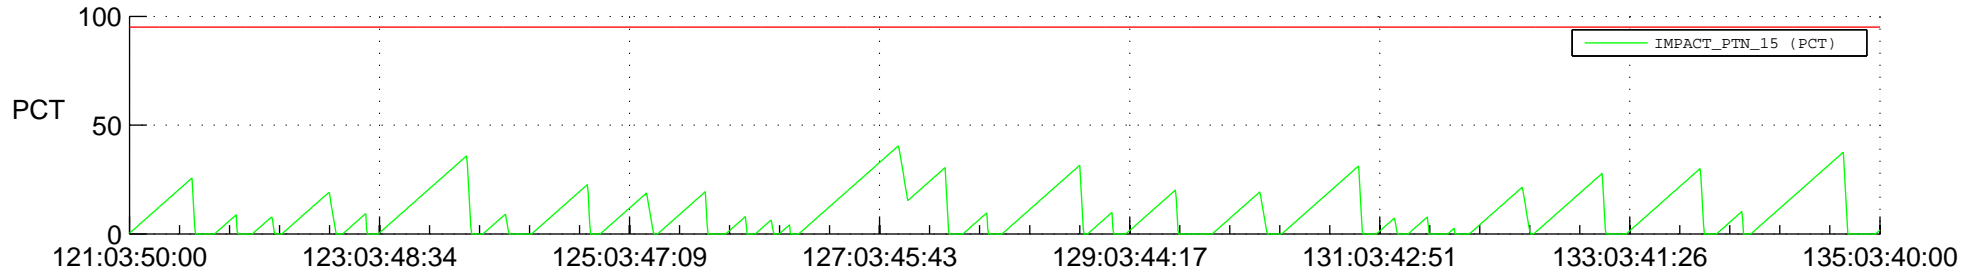

IMPACT_Percent_Full_Prediction