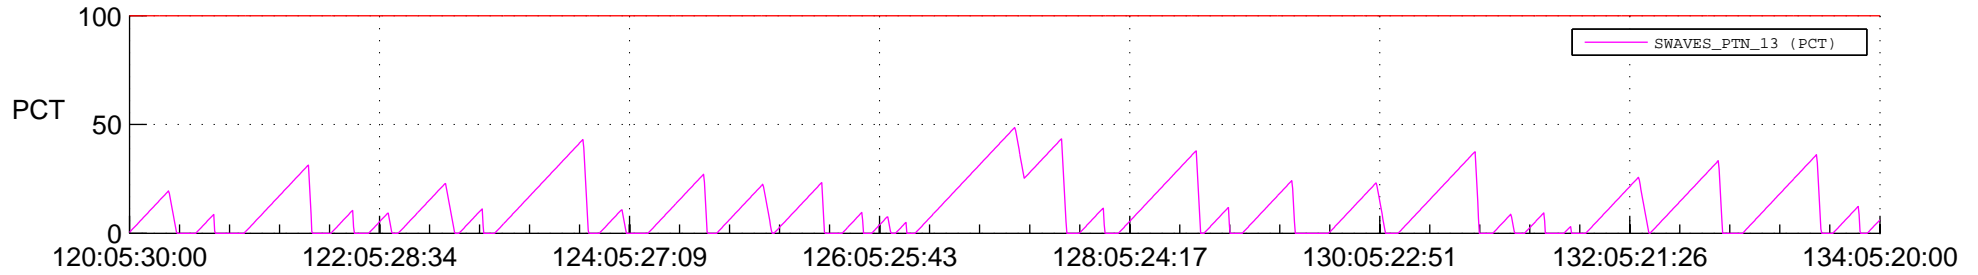

STEREO AHEAD SSR PCT Full Prediction

SWAVES_Percent_Full_Prediction

IMPACT_Percent_Full_Prediction

PLASTIC_Percent_Full_Prediction

Spacecraft_DownLink_Rate