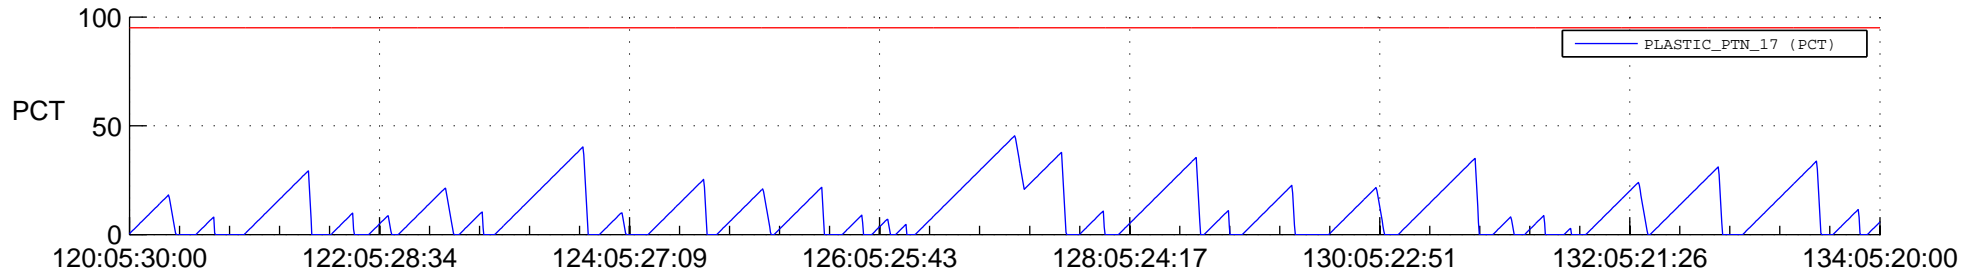

STEREO AHEAD SSR PCT Full Prediction

SWAVES_Percent_Full_Prediction

IMPACT_Percent_Full_Prediction

PLASTIC_Percent_Full_Prediction

Spacecraft_DownLink_Rate