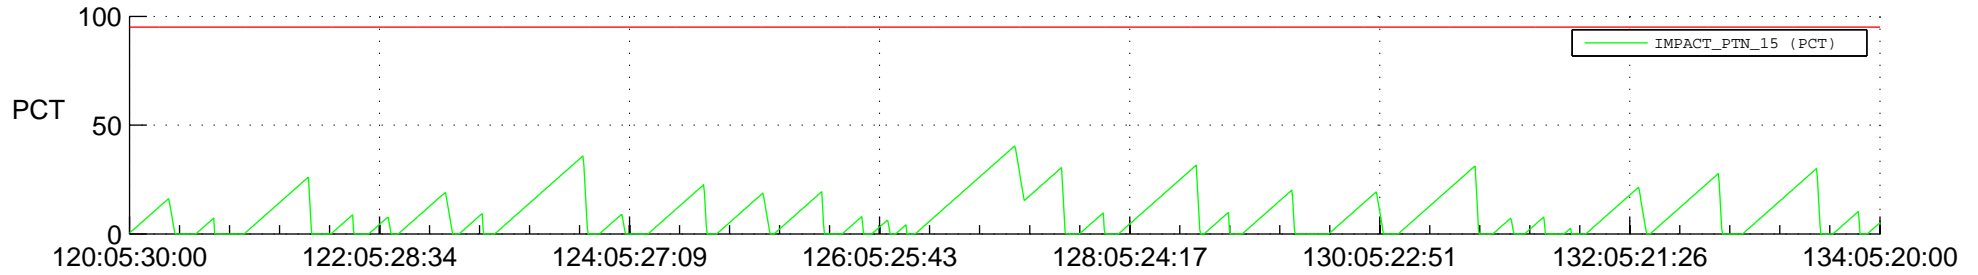

STEREO AHEAD SSR PCT Full Prediction

SWAVES_Percent_Full_Prediction

IMPACT_Percent_Full_Prediction

PLASTIC_Percent_Full_Prediction

Spacecraft_DownLink_Rate