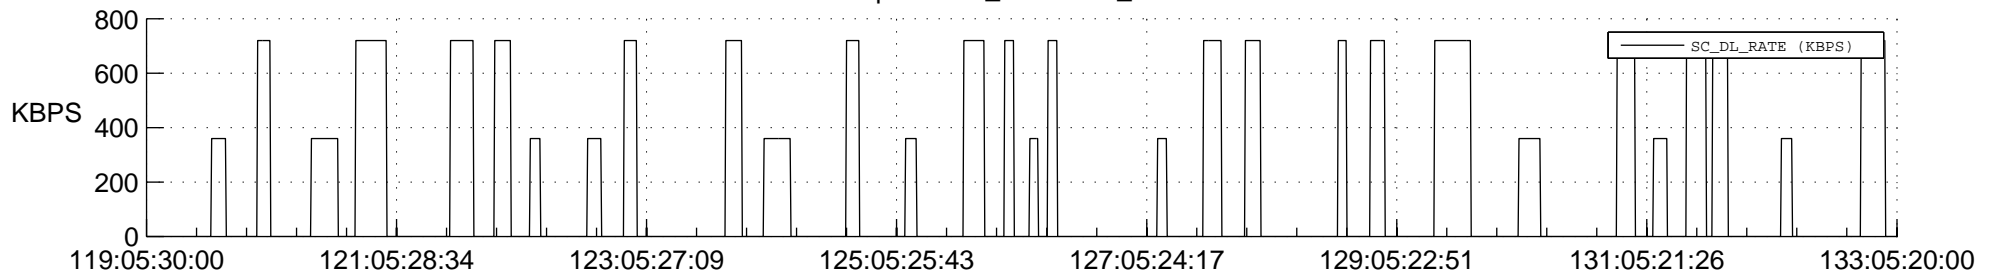

STEREO AHEAD SSR PCT Full Prediction

SWAVES_Percent_Full_Prediction

IMPACT_Percent_Full_Prediction

PLASTIC_Percent_Full_Prediction

Spacecraft_DownLink_Rate

Ground Time (2020:119:05:30:00.000 -2020:133:05:20:00.000)