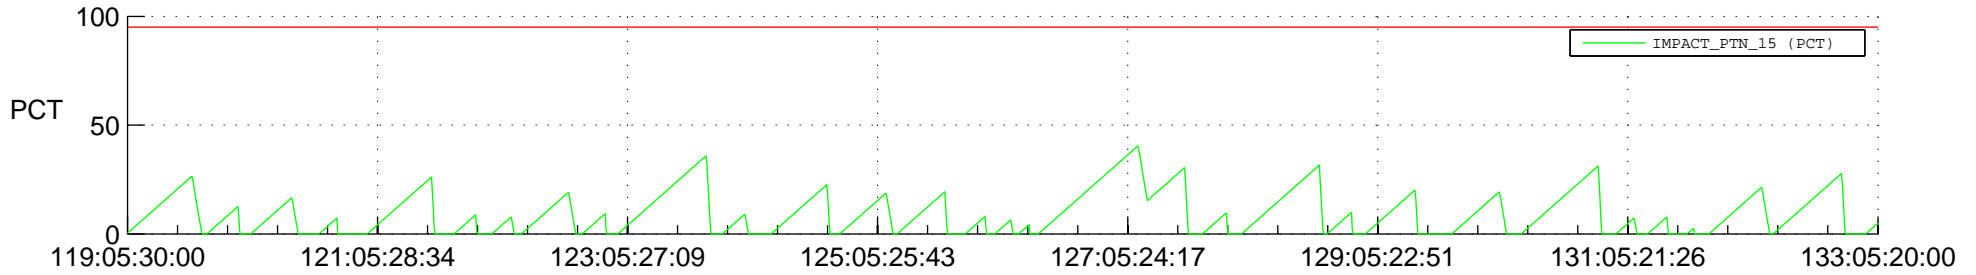

STEREO AHEAD SSR PCT Full Prediction

SWAVES_Percent_Full_Prediction

IMPACT_Percent_Full_Prediction

PLASTIC_Percent_Full_Prediction

Spacecraft_DownLink_Rate

Ground Time (2020:119:05:30:00.000 -2020:133:05:20:00.000)