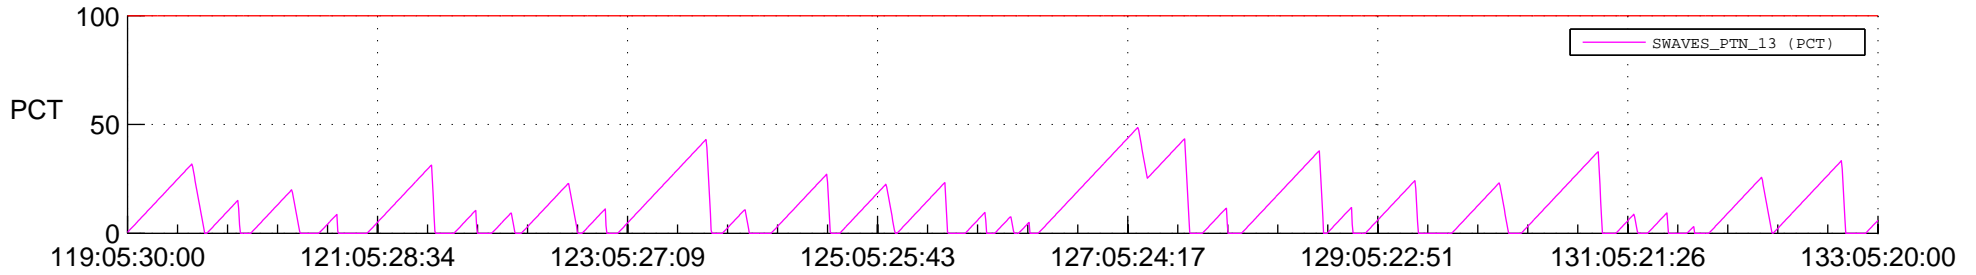

STEREO AHEAD SSR PCT Full Prediction

SWAVES_Percent_Full_Prediction

IMPACT_Percent_Full_Prediction

PLASTIC_Percent_Full_Prediction

Spacecraft_DownLink_Rate

Ground Time (2020:119:05:30:00.000 -2020:133:05:20:00.000)