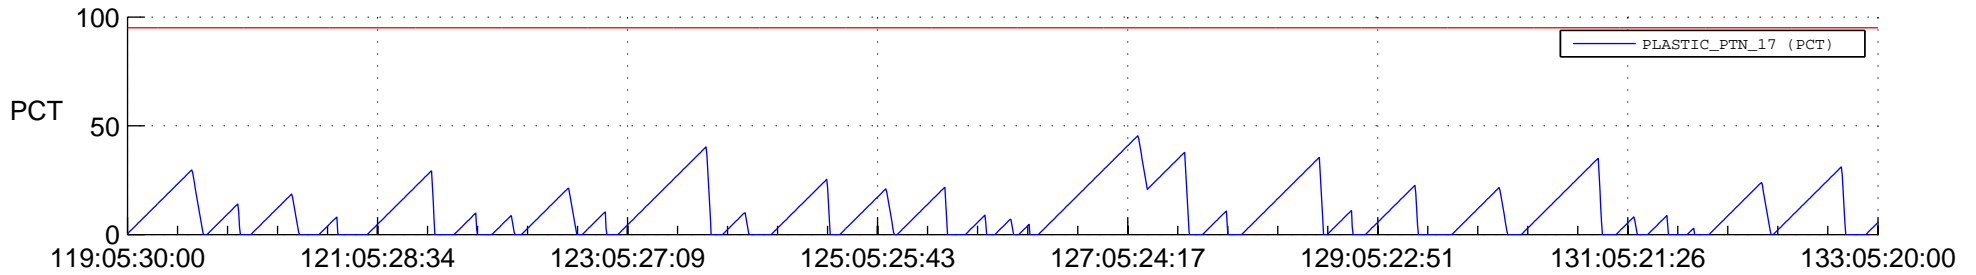

STEREO AHEAD SSR PCT Full Prediction

SWAVES_Percent_Full_Prediction

IMPACT_Percent_Full_Prediction

PLASTIC_Percent_Full_Prediction

Spacecraft_DownLink_Rate

Ground Time (2020:119:05:30:00.000 -2020:133:05:20:00.000)