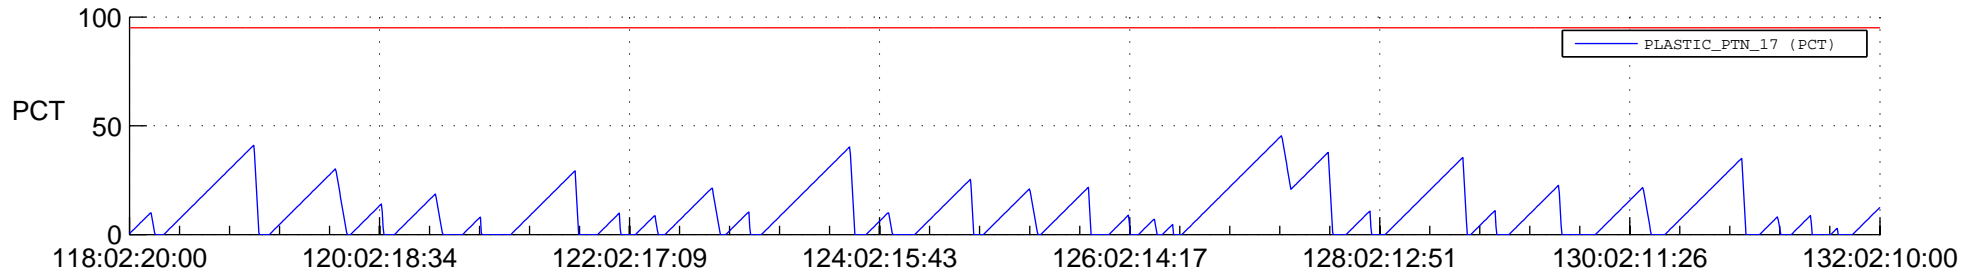

STEREO AHEAD SSR PCT Full Prediction

SWAVES_Percent_Full_Prediction

IMPACT_Percent_Full_Prediction

PLASTIC_Percent_Full_Prediction

Spacecraft_DownLink_Rate