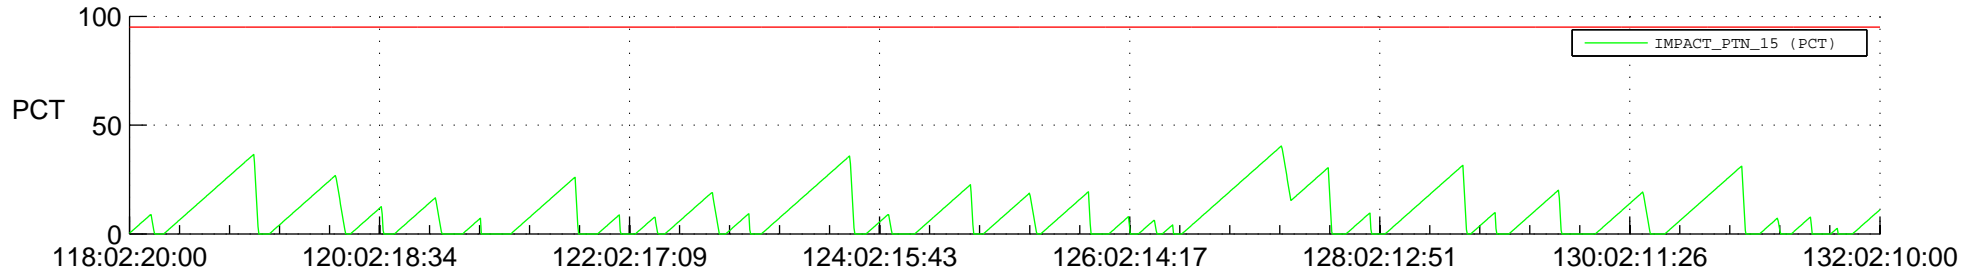

STEREO AHEAD SSR PCT Full Prediction

SWAVES_Percent_Full_Prediction

IMPACT_Percent_Full_Prediction

PLASTIC_Percent_Full_Prediction

Spacecraft_DownLink_Rate