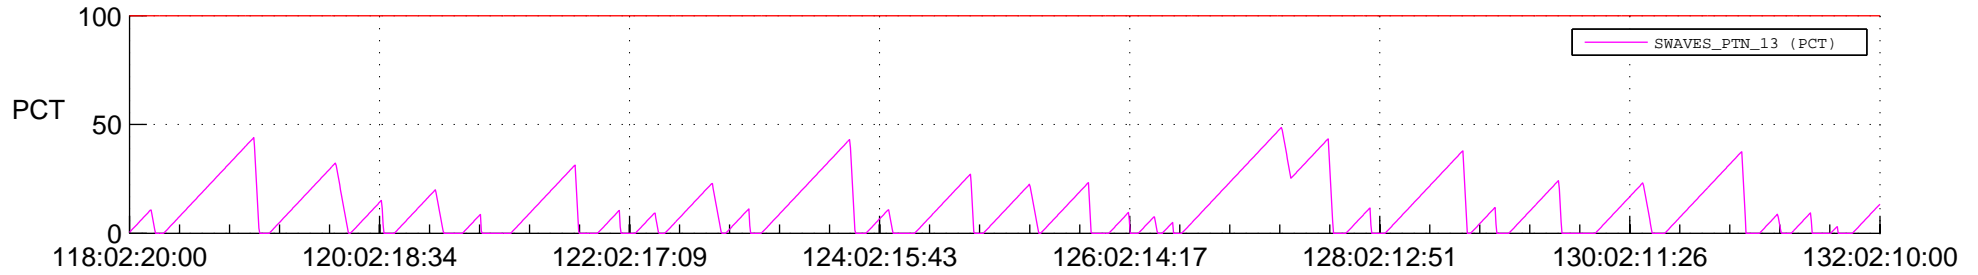

STEREO AHEAD SSR PCT Full Prediction

SWAVES_Percent_Full_Prediction

IMPACT_Percent_Full_Prediction

PLASTIC_Percent_Full_Prediction

Spacecraft_DownLink_Rate