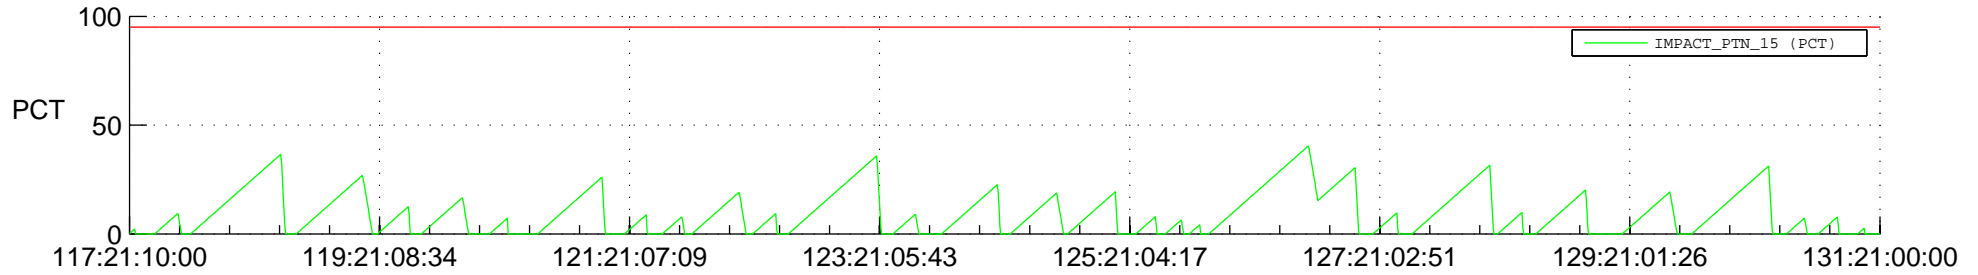

IMPACT_Percent_Full_Prediction