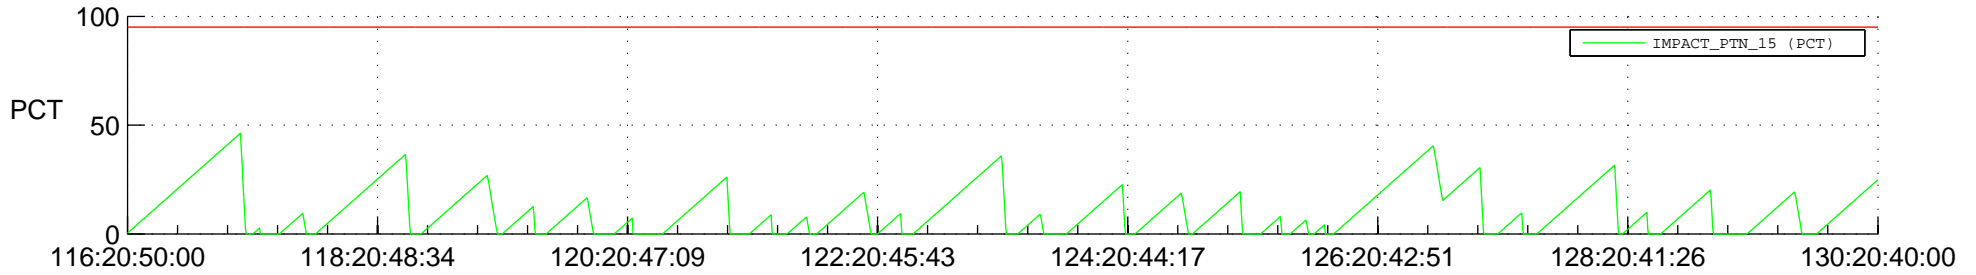

IMPACT_Percent_Full_Prediction