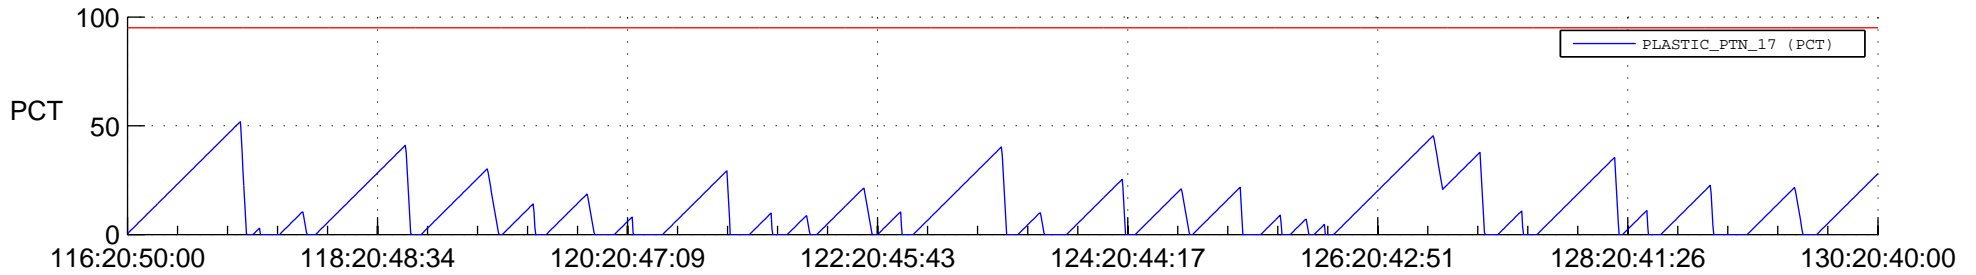

## SWAVES\_Percent\_Full\_Prediction

## Spacecraft\_DownLink\_Rate

Ground Time (2020:116:20:50:00.000 -2020:130:20:40:00.000)