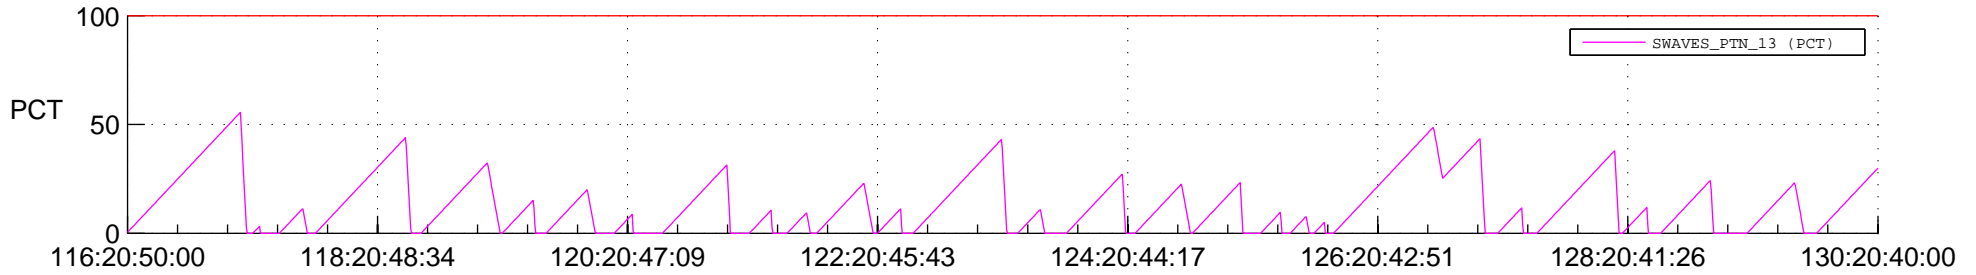

## SWAVES\_Percent\_Full\_Prediction

## Spacecraft\_DownLink\_Rate

Ground Time (2020:116:20:50:00.000 -2020:130:20:40:00.000)