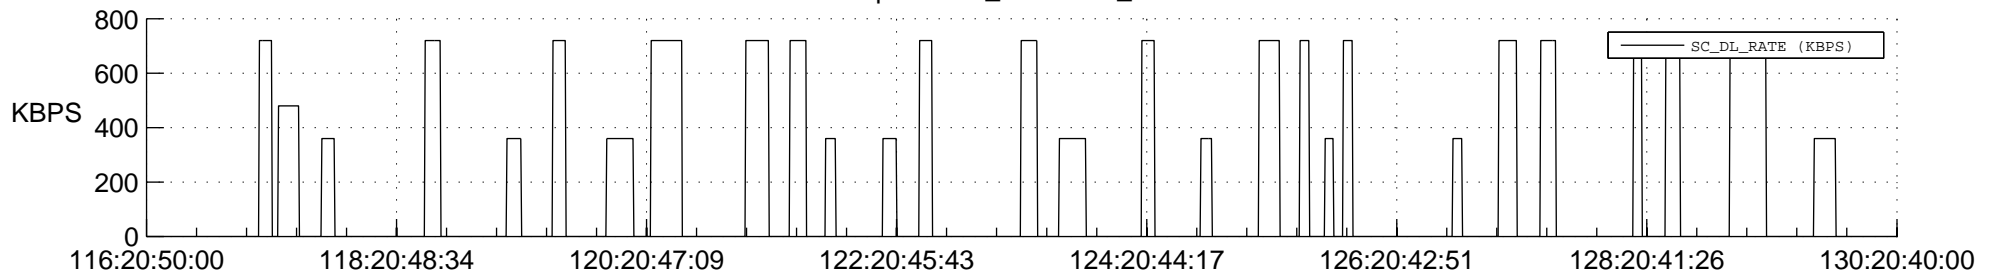

## Spacecraft\_DownLink\_Rate

Ground Time (2020:116:20:50:00.000 -2020:130:20:40:00.000)