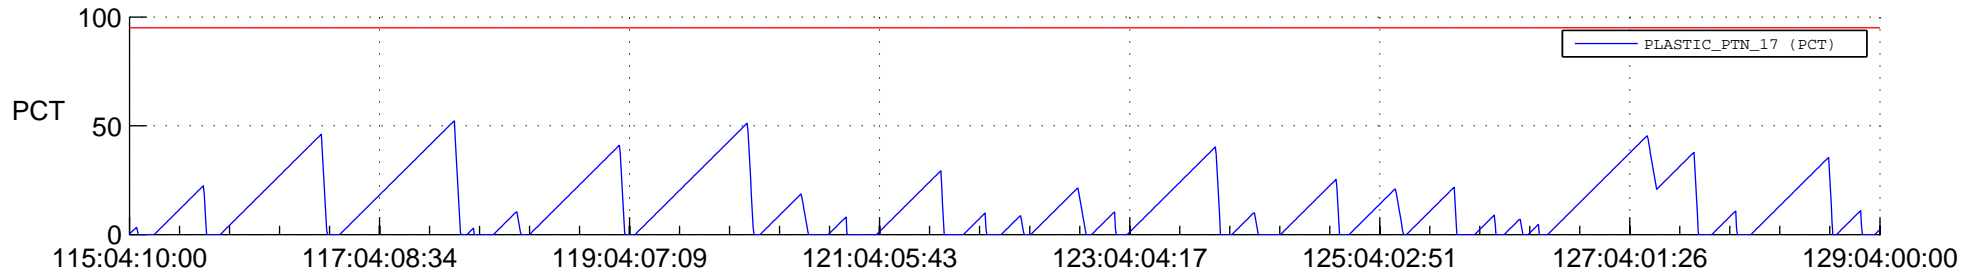

STEREO AHEAD SSR PCT Full Prediction

SWAVES_Percent_Full_Prediction

IMPACT_Percent_Full_Prediction

PLASTIC_Percent_Full_Prediction

Spacecraft_DownLink_Rate