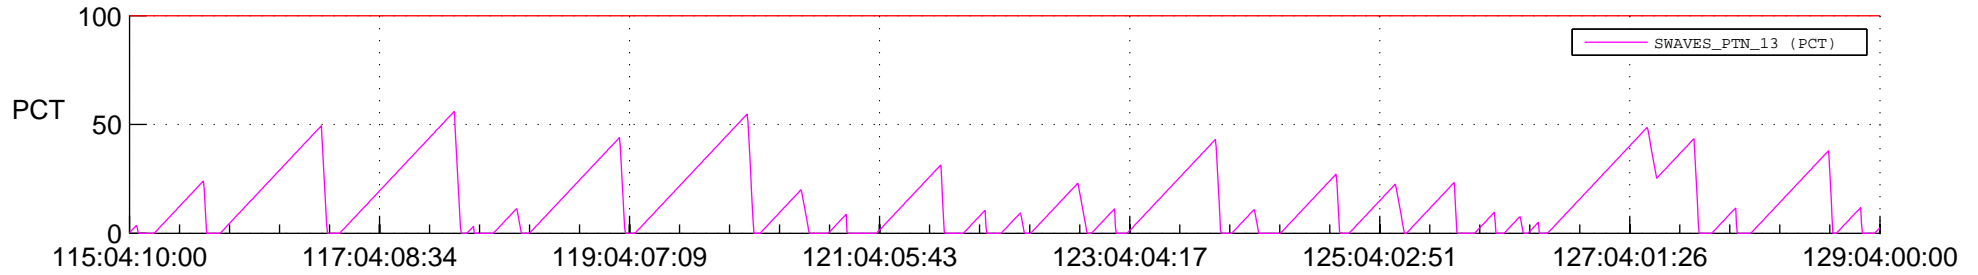

STEREO AHEAD SSR PCT Full Prediction

SWAVES_Percent_Full_Prediction

IMPACT_Percent_Full_Prediction

PLASTIC_Percent_Full_Prediction

Spacecraft_DownLink_Rate