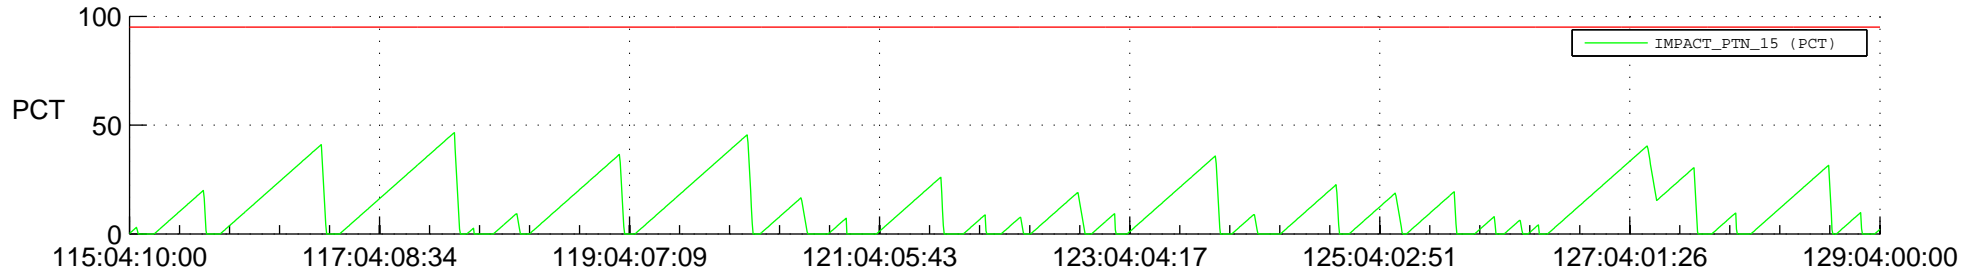

STEREO AHEAD SSR PCT Full Prediction

SWAVES_Percent_Full_Prediction

IMPACT_Percent_Full_Prediction

PLASTIC_Percent_Full_Prediction

Spacecraft_DownLink_Rate