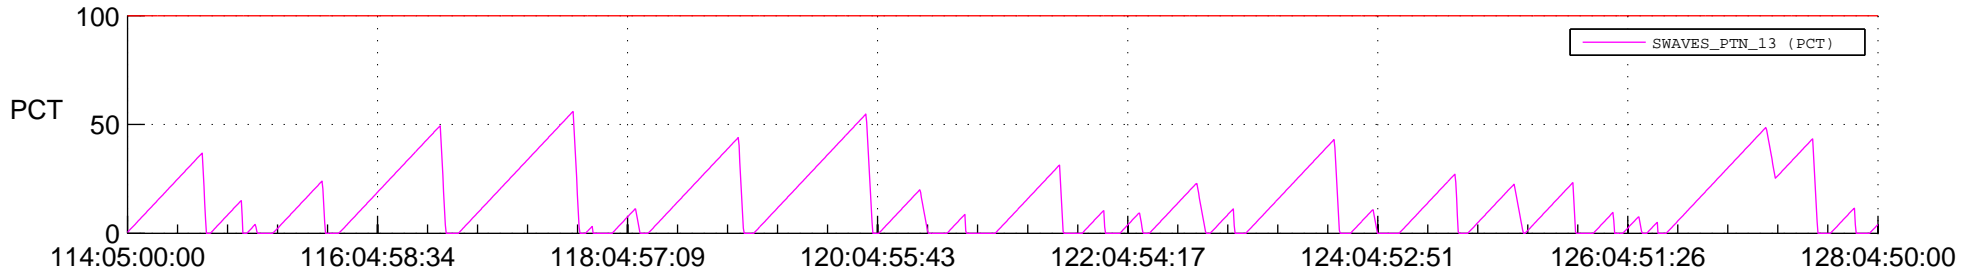

STEREO AHEAD SSR PCT Full Prediction

SWAVES_Percent_Full_Prediction

IMPACT_Percent_Full_Prediction

PLASTIC_Percent_Full_Prediction

Spacecraft_DownLink_Rate

Ground Time (2020:114:05:00:00.000 -2020:128:04:50:00.000)