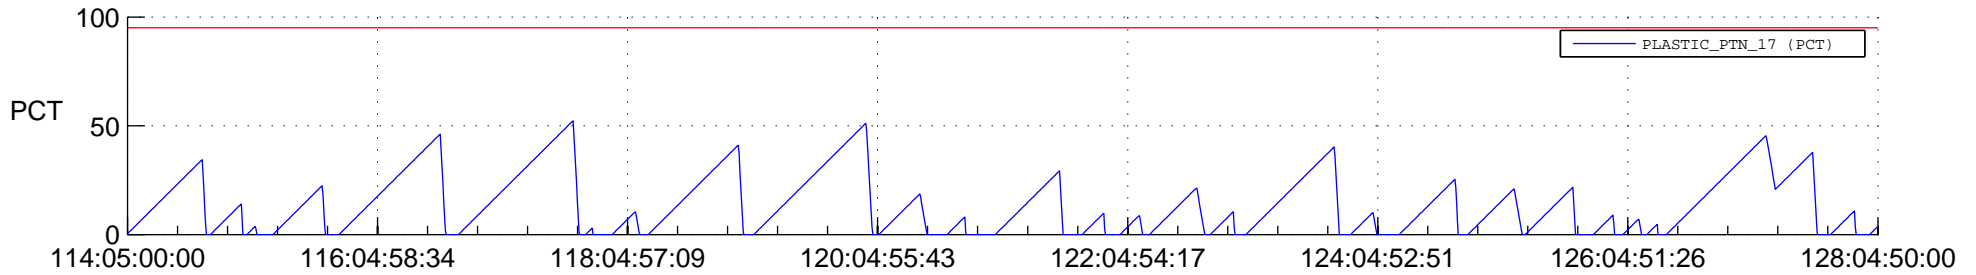

STEREO AHEAD SSR PCT Full Prediction

SWAVES_Percent_Full_Prediction

IMPACT_Percent_Full_Prediction

PLASTIC_Percent_Full_Prediction

Spacecraft_DownLink_Rate

Ground Time (2020:114:05:00:00.000 -2020:128:04:50:00.000)