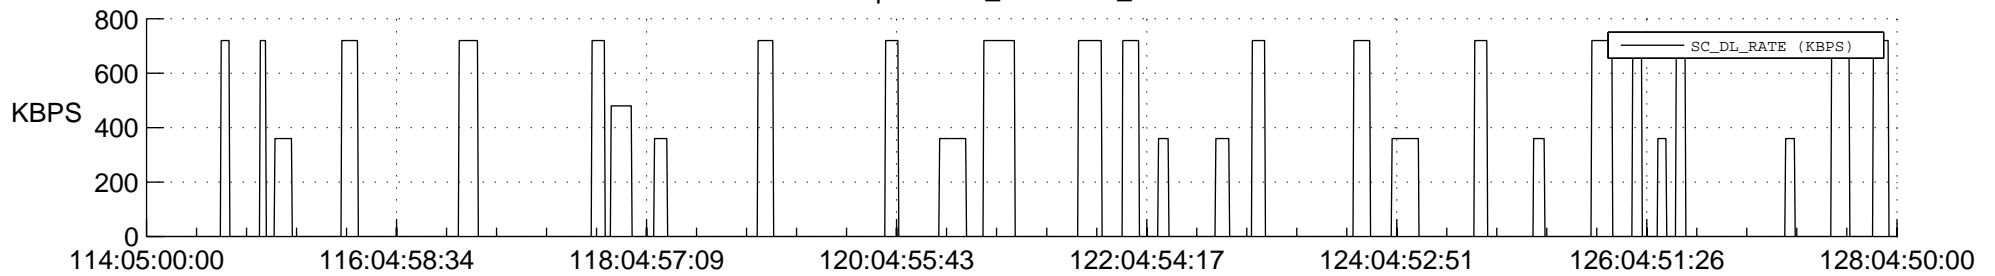

STEREO AHEAD SSR PCT Full Prediction

SWAVES_Percent_Full_Prediction

IMPACT_Percent_Full_Prediction

PLASTIC_Percent_Full_Prediction

Spacecraft_DownLink_Rate

Ground Time (2020:114:05:00:00.000 -2020:128:04:50:00.000)