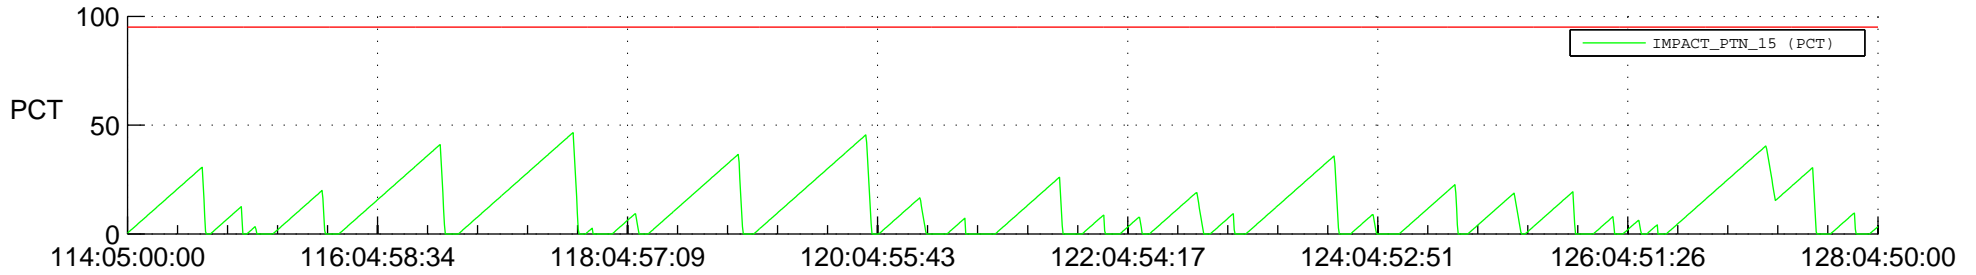

STEREO AHEAD SSR PCT Full Prediction

SWAVES_Percent_Full_Prediction

IMPACT_Percent_Full_Prediction

PLASTIC_Percent_Full_Prediction

Spacecraft_DownLink_Rate

Ground Time (2020:114:05:00:00.000 -2020:128:04:50:00.000)