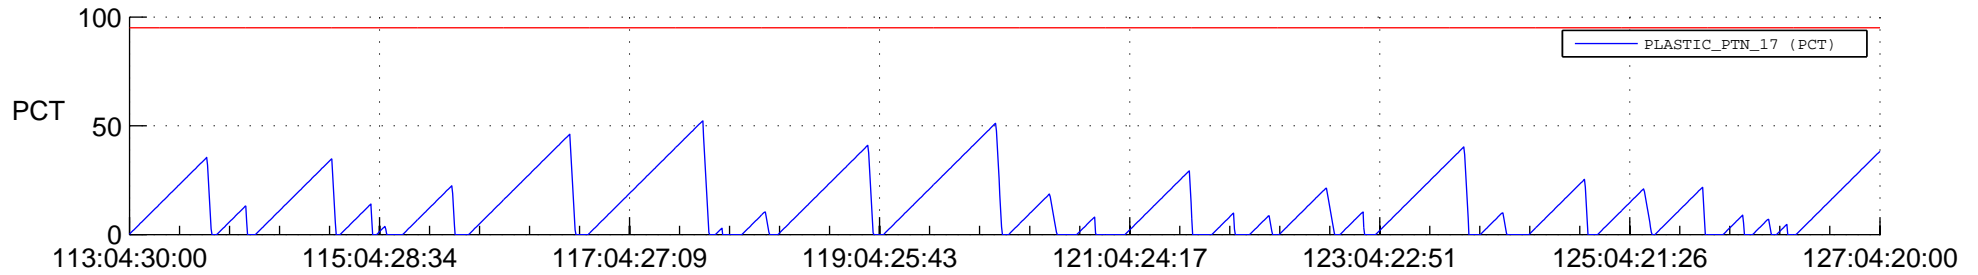

STEREO AHEAD SSR PCT Full Prediction

SWAVES_Percent_Full_Prediction

IMPACT_Percent_Full_Prediction

PLASTIC_Percent_Full_Prediction

Spacecraft_DownLink_Rate

Ground Time (2020:113:04:30:00.000 -2020:127:04:20:00.000)