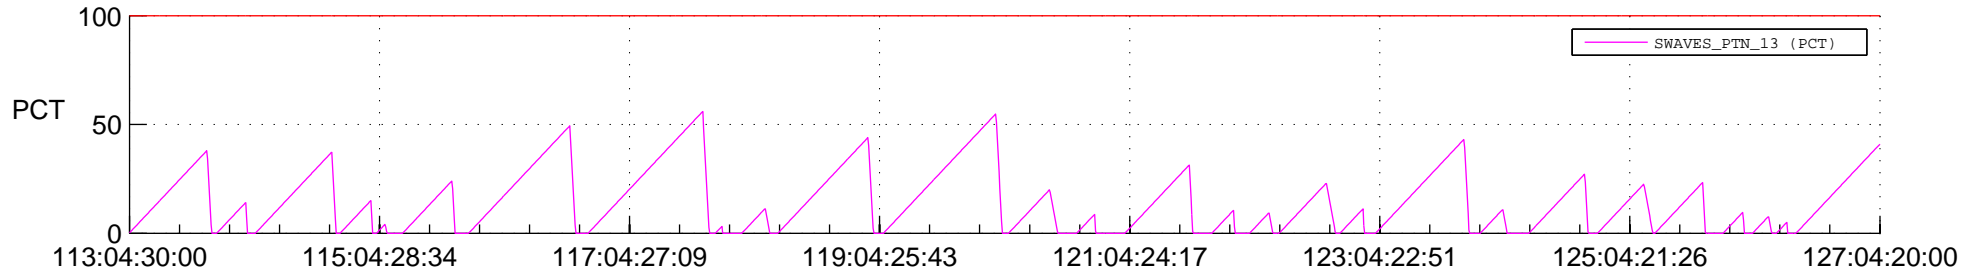

STEREO AHEAD SSR PCT Full Prediction

SWAVES_Percent_Full_Prediction

IMPACT_Percent_Full_Prediction

PLASTIC_Percent_Full_Prediction

Spacecraft_DownLink_Rate

Ground Time (2020:113:04:30:00.000 -2020:127:04:20:00.000)