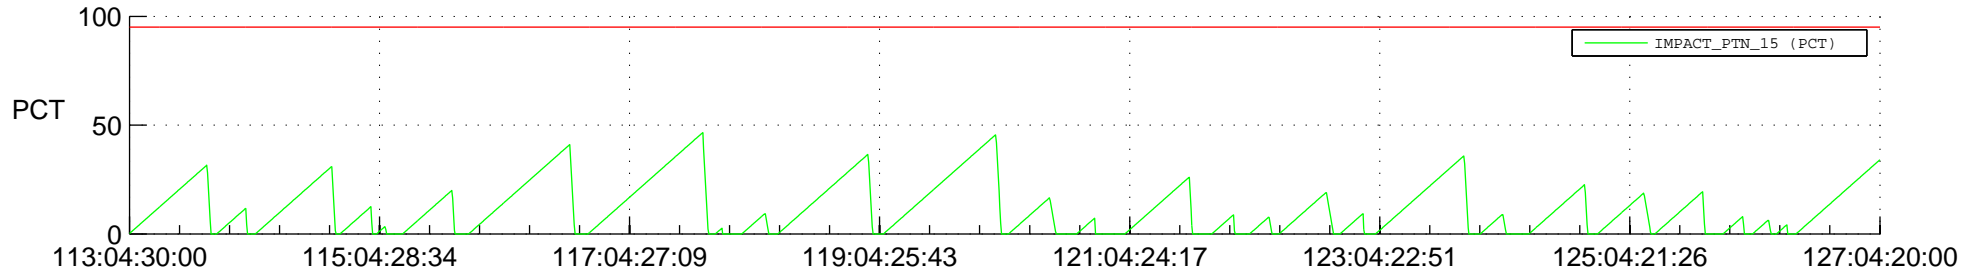

STEREO AHEAD SSR PCT Full Prediction

SWAVES_Percent_Full_Prediction

IMPACT_Percent_Full_Prediction

PLASTIC_Percent_Full_Prediction

Spacecraft_DownLink_Rate

Ground Time (2020:113:04:30:00.000 -2020:127:04:20:00.000)