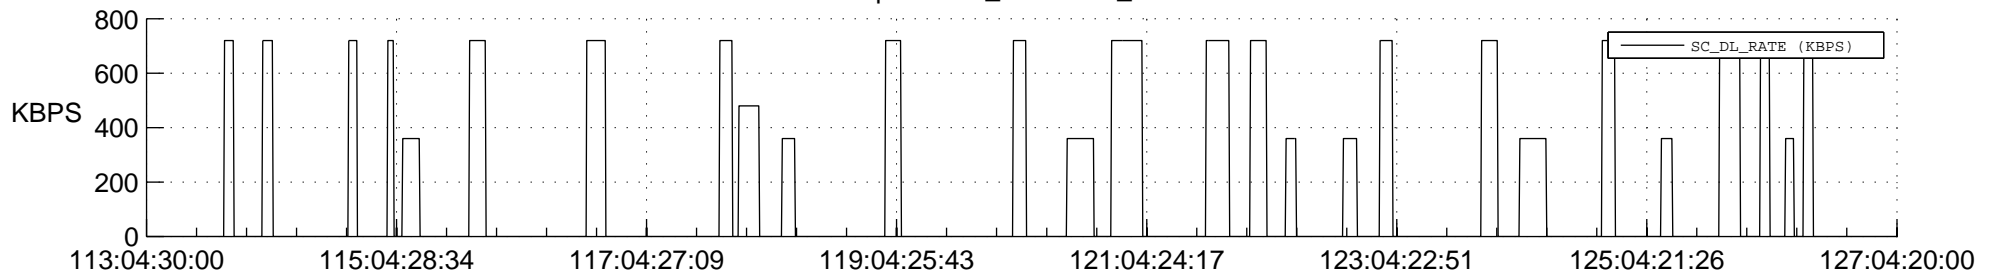

STEREO AHEAD SSR PCT Full Prediction

SWAVES_Percent_Full_Prediction

IMPACT_Percent_Full_Prediction

PLASTIC_Percent_Full_Prediction

Spacecraft_DownLink_Rate

Ground Time (2020:113:04:30:00.000 -2020:127:04:20:00.000)