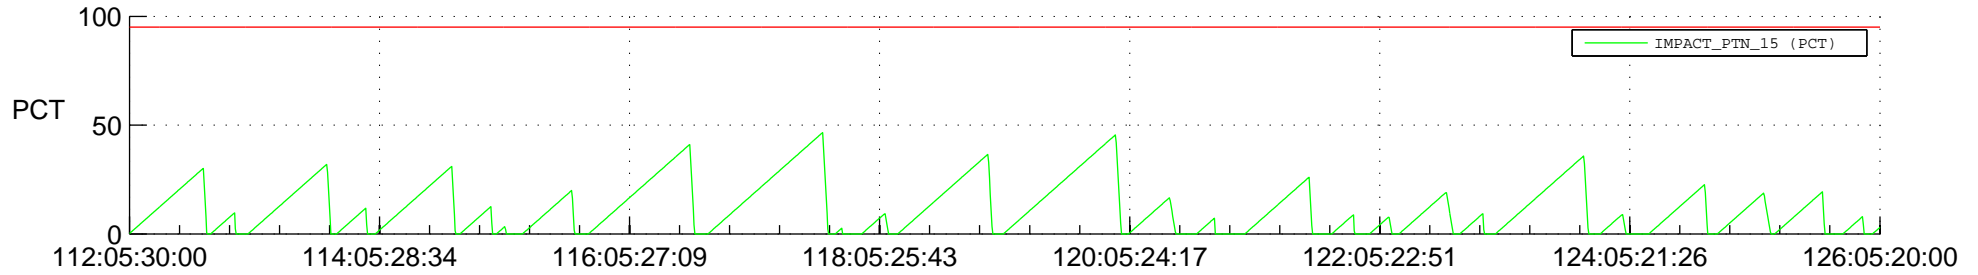

STEREO AHEAD SSR PCT Full Prediction

SWAVES_Percent_Full_Prediction

IMPACT_Percent_Full_Prediction

PLASTIC_Percent_Full_Prediction

Spacecraft_DownLink_Rate