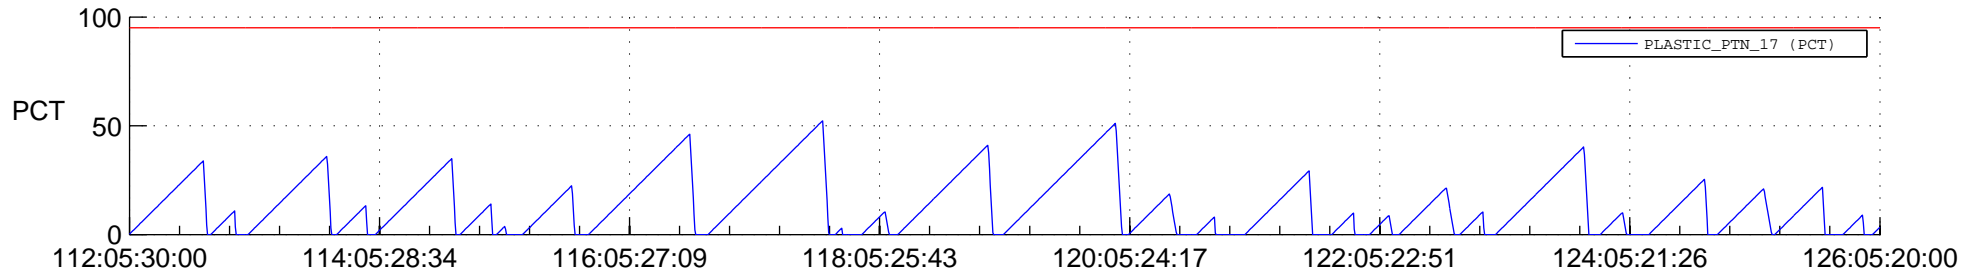

STEREO AHEAD SSR PCT Full Prediction

SWAVES_Percent_Full_Prediction

IMPACT_Percent_Full_Prediction

PLASTIC_Percent_Full_Prediction

Spacecraft_DownLink_Rate