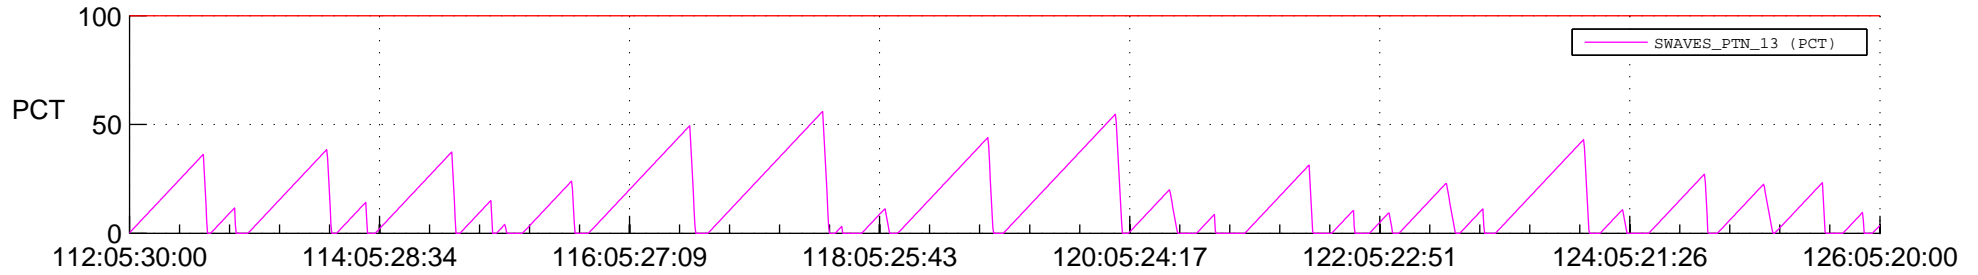

STEREO AHEAD SSR PCT Full Prediction

SWAVES_Percent_Full_Prediction

IMPACT_Percent_Full_Prediction

PLASTIC_Percent_Full_Prediction

Spacecraft_DownLink_Rate