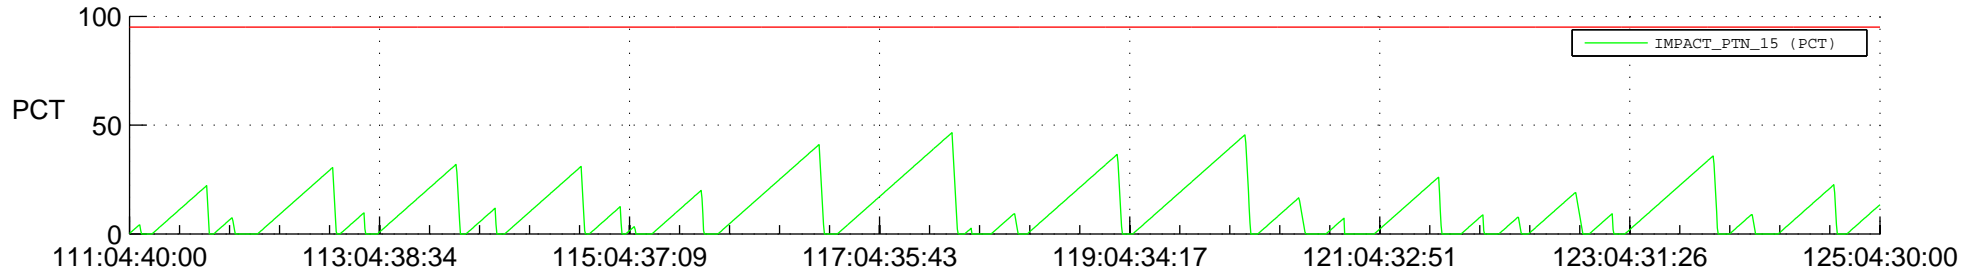

STEREO AHEAD SSR PCT Full Prediction

SWAVES_Percent_Full_Prediction

IMPACT_Percent_Full_Prediction

PLASTIC_Percent_Full_Prediction

Spacecraft_DownLink_Rate