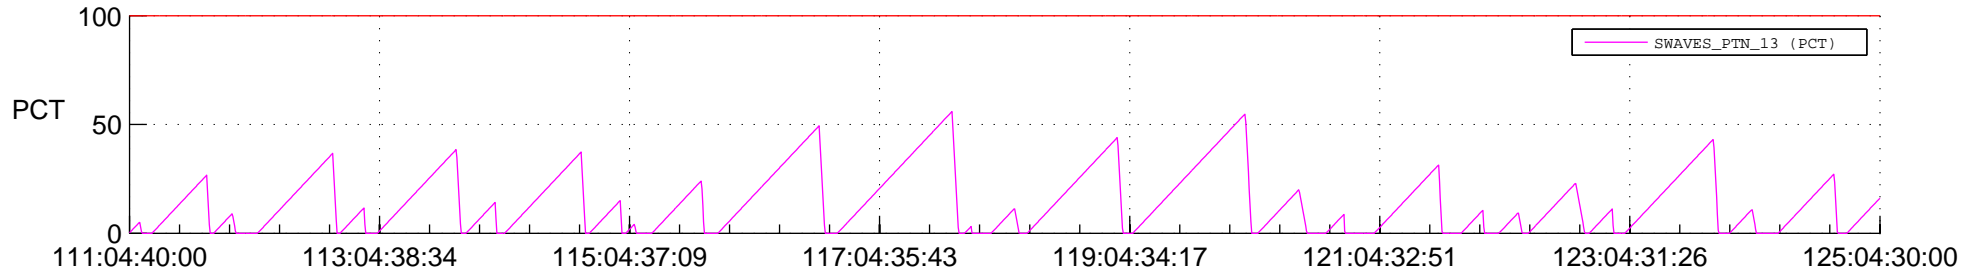

STEREO AHEAD SSR PCT Full Prediction

SWAVES_Percent_Full_Prediction

IMPACT_Percent_Full_Prediction

PLASTIC_Percent_Full_Prediction

Spacecraft_DownLink_Rate