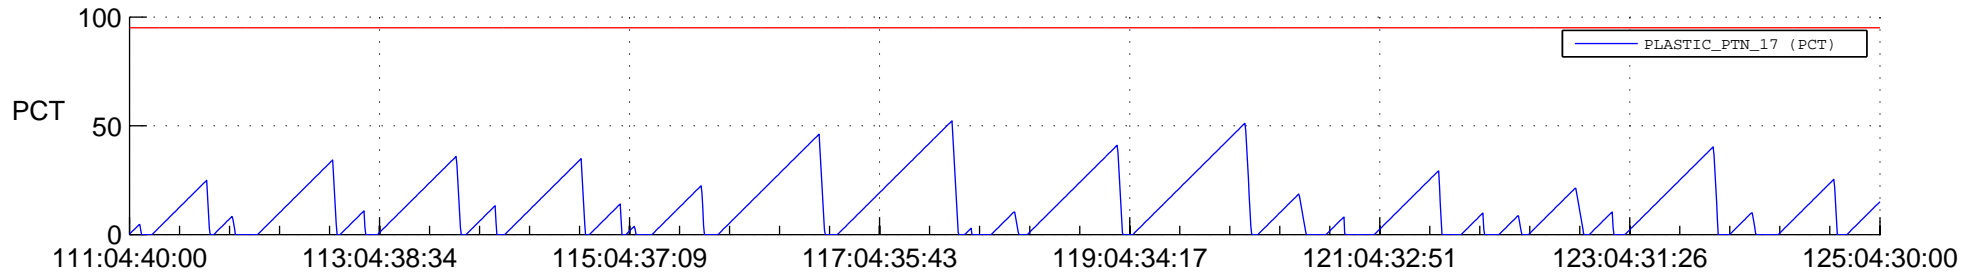

STEREO AHEAD SSR PCT Full Prediction

SWAVES_Percent_Full_Prediction

IMPACT_Percent_Full_Prediction

PLASTIC_Percent_Full_Prediction

Spacecraft_DownLink_Rate