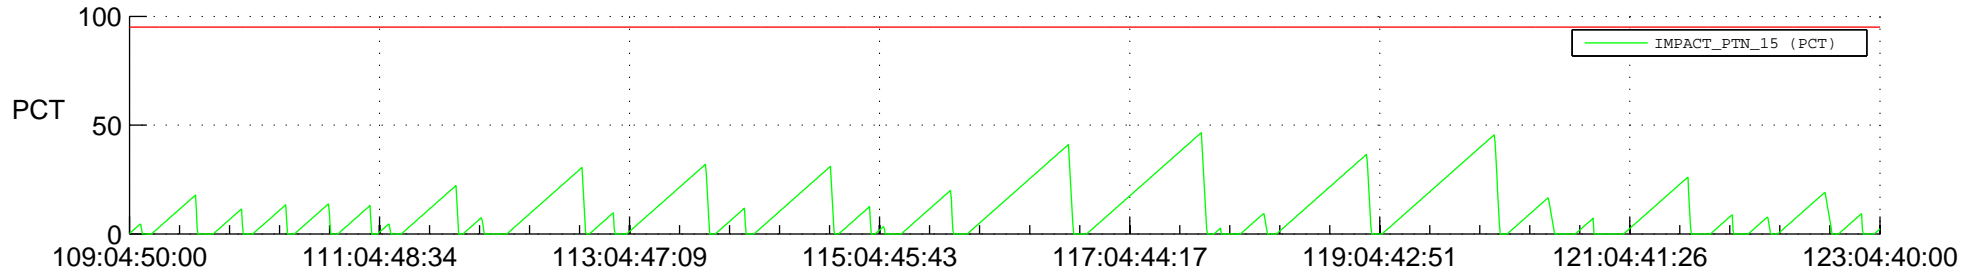

STEREO AHEAD SSR PCT Full Prediction

SWAVES_Percent_Full_Prediction

IMPACT_Percent_Full_Prediction

PLASTIC_Percent_Full_Prediction

Spacecraft_DownLink_Rate

Ground Time (2020:109:04:50:00.000 -2020:123:04:40:00.000)