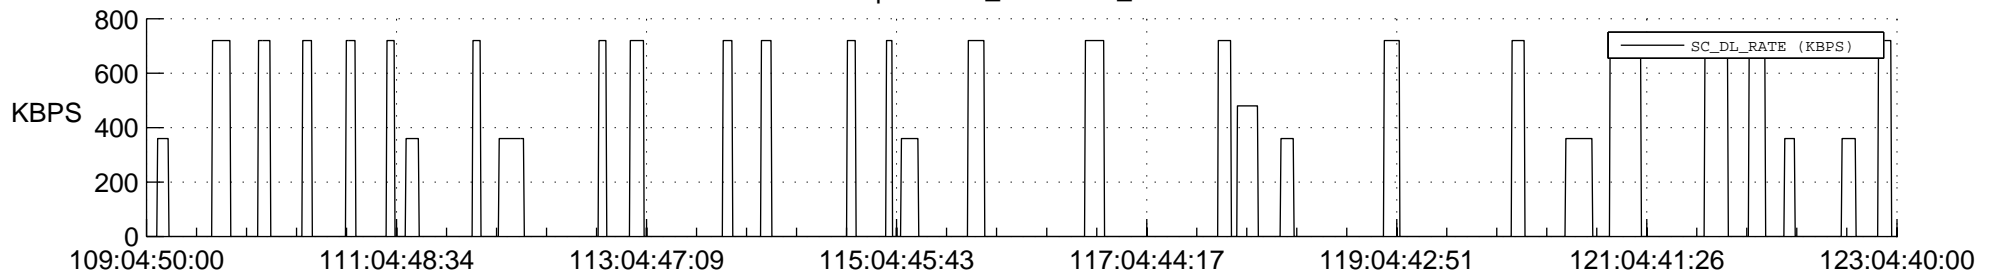

STEREO AHEAD SSR PCT Full Prediction

SWAVES_Percent_Full_Prediction

IMPACT_Percent_Full_Prediction

PLASTIC_Percent_Full_Prediction

Spacecraft_DownLink_Rate

Ground Time (2020:109:04:50:00.000 -2020:123:04:40:00.000)