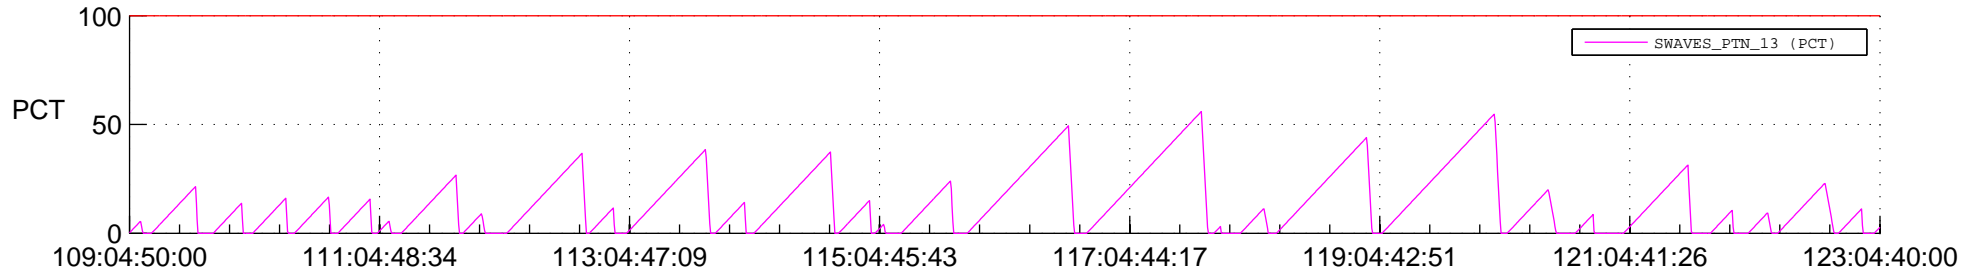

STEREO AHEAD SSR PCT Full Prediction

SWAVES_Percent_Full_Prediction

IMPACT_Percent_Full_Prediction

PLASTIC_Percent_Full_Prediction

Spacecraft_DownLink_Rate

Ground Time (2020:109:04:50:00.000 -2020:123:04:40:00.000)