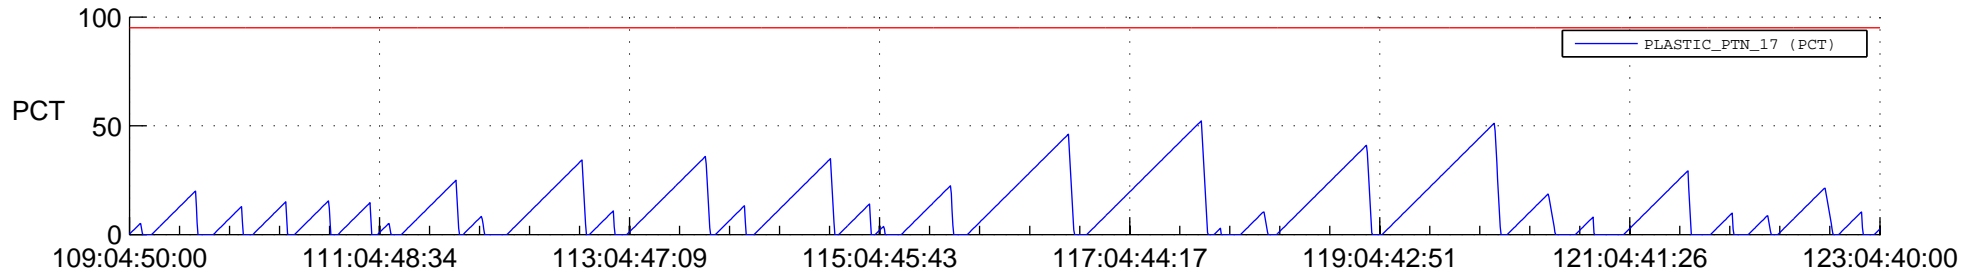

STEREO AHEAD SSR PCT Full Prediction

SWAVES_Percent_Full_Prediction

IMPACT_Percent_Full_Prediction

PLASTIC_Percent_Full_Prediction

Spacecraft_DownLink_Rate

Ground Time (2020:109:04:50:00.000 -2020:123:04:40:00.000)