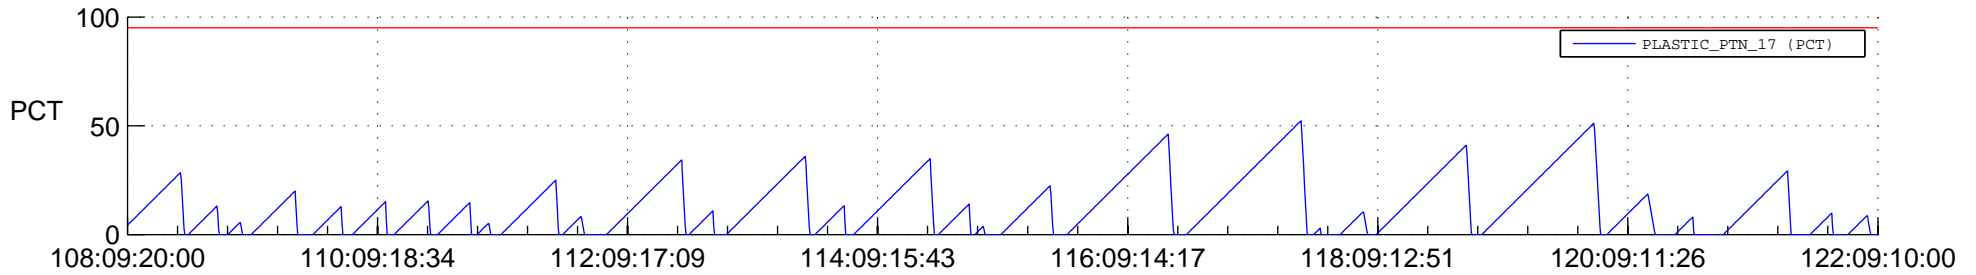

STEREO AHEAD SSR PCT Full Prediction

SWAVES_Percent_Full_Prediction

IMPACT_Percent_Full_Prediction

PLASTIC_Percent_Full_Prediction

Spacecraft_DownLink_Rate