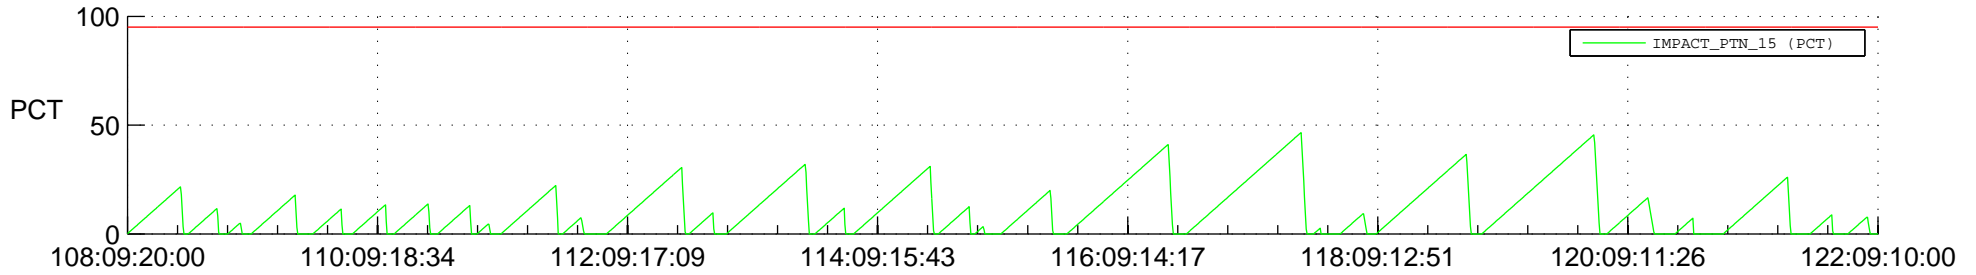

STEREO AHEAD SSR PCT Full Prediction

SWAVES_Percent_Full_Prediction

IMPACT_Percent_Full_Prediction

PLASTIC_Percent_Full_Prediction

Spacecraft_DownLink_Rate