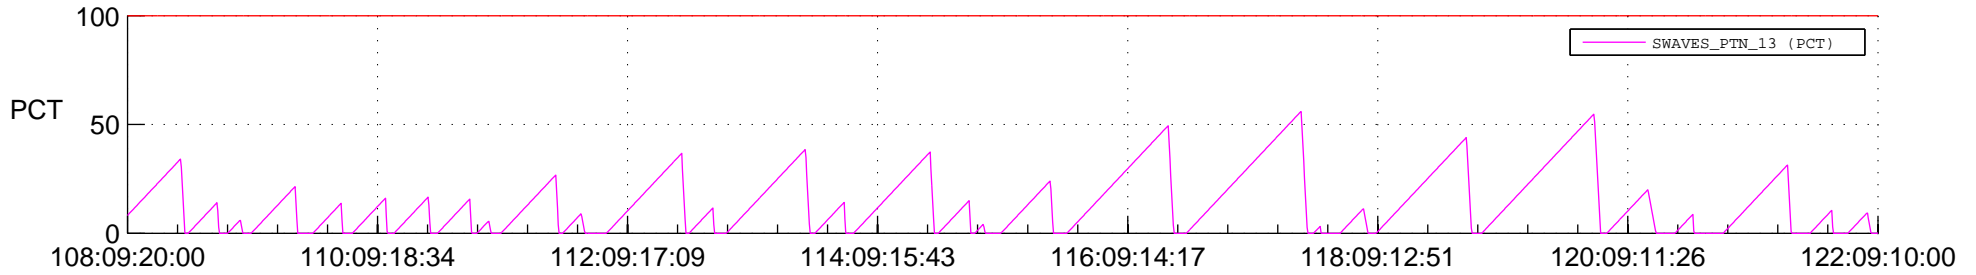

STEREO AHEAD SSR PCT Full Prediction

SWAVES_Percent_Full_Prediction

IMPACT_Percent_Full_Prediction

PLASTIC_Percent_Full_Prediction

Spacecraft_DownLink_Rate