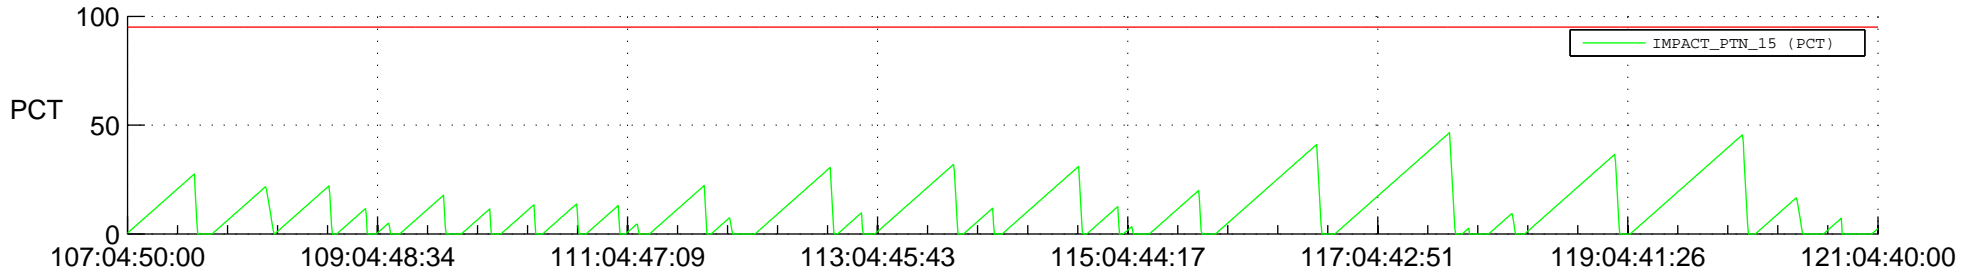

IMPACT_Percent_Full_Prediction