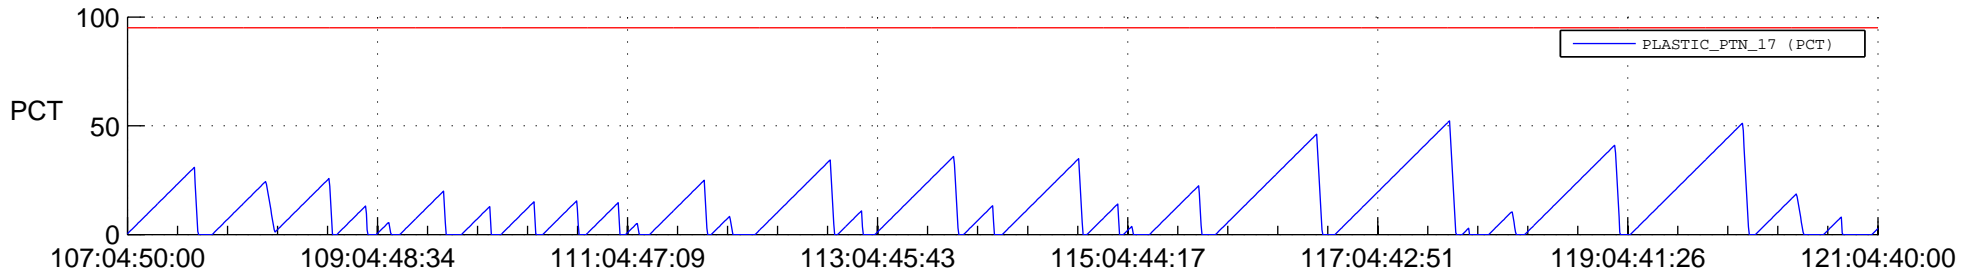

PLASTIC_Percent_Full_Prediction